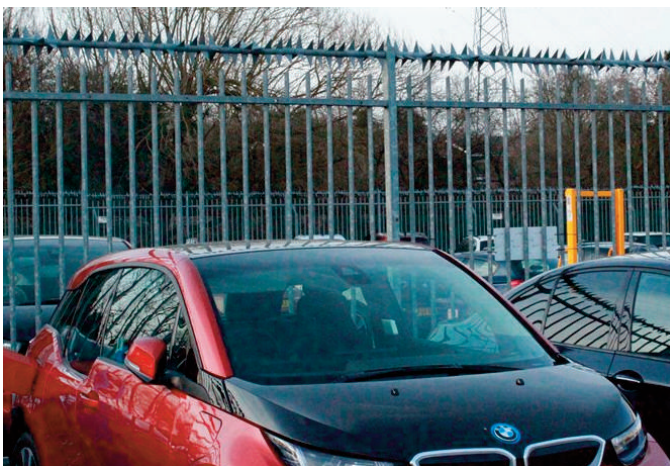

Galvanised Barbican fencing with Rota Spike® topping