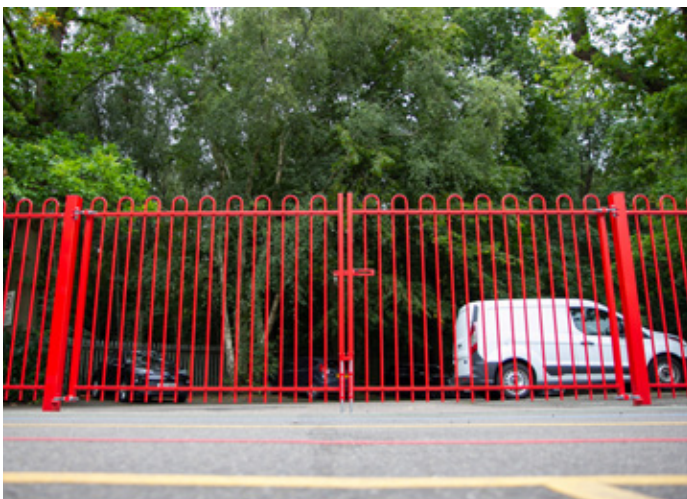

Bow Top fencing at 1.8m or 2m high is ideal for a school perimeter as it is decorative and not easy to climb, but its gentle hooped top prevents it from looking threatening. Security is also still incorporated into the design by way of welded pale-through-rail construction with no visible fixings, and concealed panel-to-post connectors. The fence is also considered wildlife friendly as the gaps between pales leaves space for foliage to grow and hedgehogs and other small animals are able to pass underneath. Squirrels and birds can also sit on top due to the absence of a spiked topping.

With a 25 year service life guarantee against rust and manufacturing defects, the fencing and gates provide a long-term solution with minimal environmental impacts.

If installing a smaller bow top fence for demarcation within a school, we always recommend installing an anti trap bow top fence design in case pupils try to climb the fence.

CORPORATE IDENTITY FENCING

With our own polyester powder coating facility on site at our manufacturing headquarters in Kent, we are able to match any brand colour or corporate identity in a premium, architectural grade finish. We can also personalise your fence with a bespoke steel plaque or sign. Contact us now to get the perfect fence or gate for your school or business and make a positive first impression.

Bow Top double leaf gates