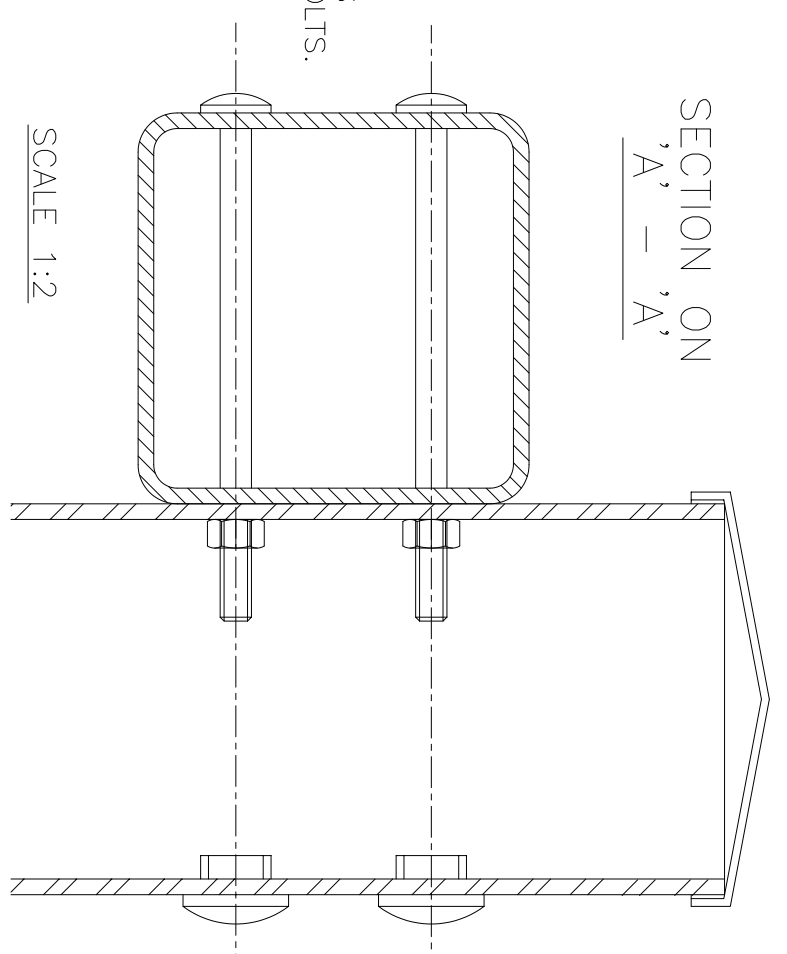

HORIZONTAL RAILS SECURED TO POSTS WITH M8 COACH BOLTS.

JACKSONS
FINE FENCING

Stowing Common

Near Ashford,
KENT. TN25 6BN

Telephone : 01233 750393

Fax: 01233 750403

Int. Tel : +44 (0)1233 750393

This Drawing Is The Property Of H.S. Jackson & Son (Fencing) Ltd.
And May Not Be Copied Or Reproduced In Any Way Without Prior Written Permission.

④	11/01/05	Stepped Version
③	04/10/04	All Posts As Inters
②	30/09/04	General Update
①	14/06/99	Sheet 2 ADDED
①	11/08/98	ORIGINAL ISSUE

Drawn	CAJ	TITLE	GALVANIZED CRASH BARRIER. (STEPPING)
Date	11/08/98	CUSTOMER	
Checked		ACK No.	
Size	A3	Scale	1:20 U.O.S.
		Drawing No.	98 J4/01027
		Sheet	3 of 3