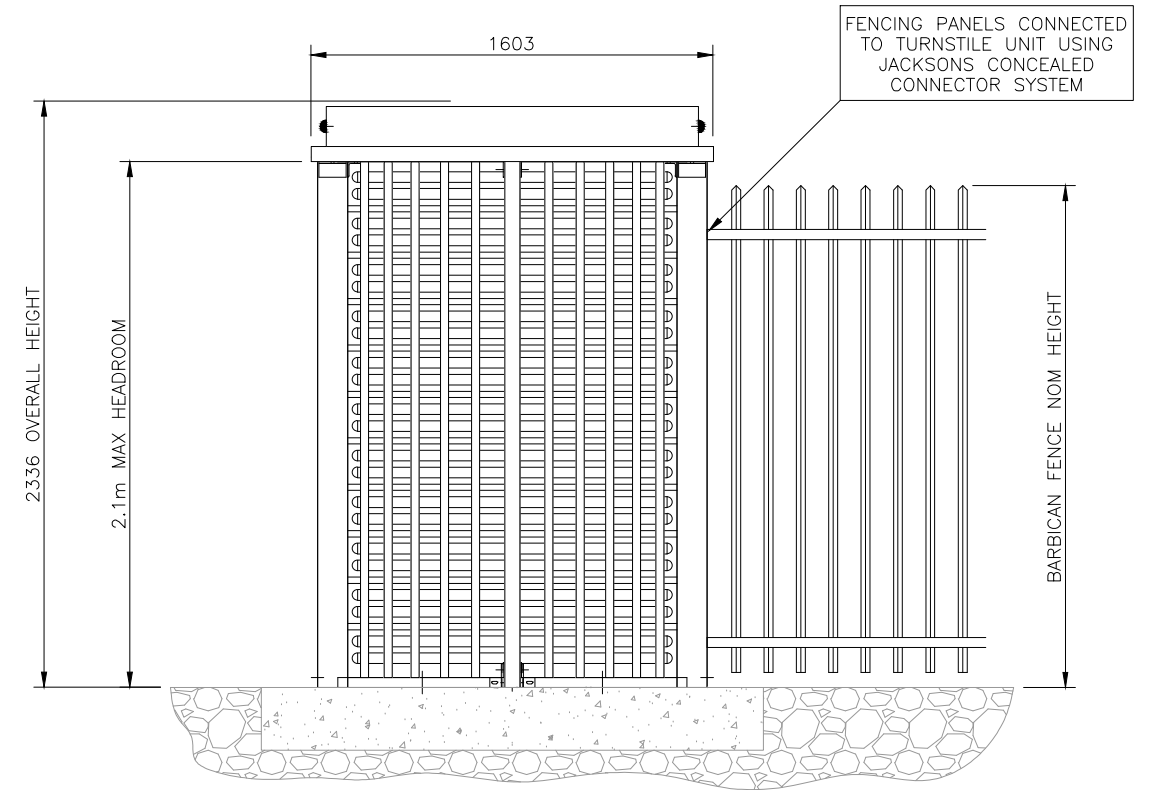

DO NOT SCALE – IF IN DOUBT ASK

**Jacksons**  
**FINE FENCING**

Stowting Common  
Near Ashford,  
KENT. TN25 6BN  
Telephone : 01233 750393  
Fax: 01233 750403  
Int. Tel : +44 (0)1233 750393

This Drawing Is The Property Of H.S. Jackson & Son (Fencing) Ltd.  
And May Not Be Copied Or Reproduced In Any Way Without Prior Written Permission.

14/02/15 Original Issue

Drawn	NM
Date	14/02/15
Checked	
Size	A3
Scale	NTS U.O.S

TITLE Double 120 Degree Function Turnstile Assembly

CUSTOMER

ACK No.

Drawing No.  
14 J4/04157