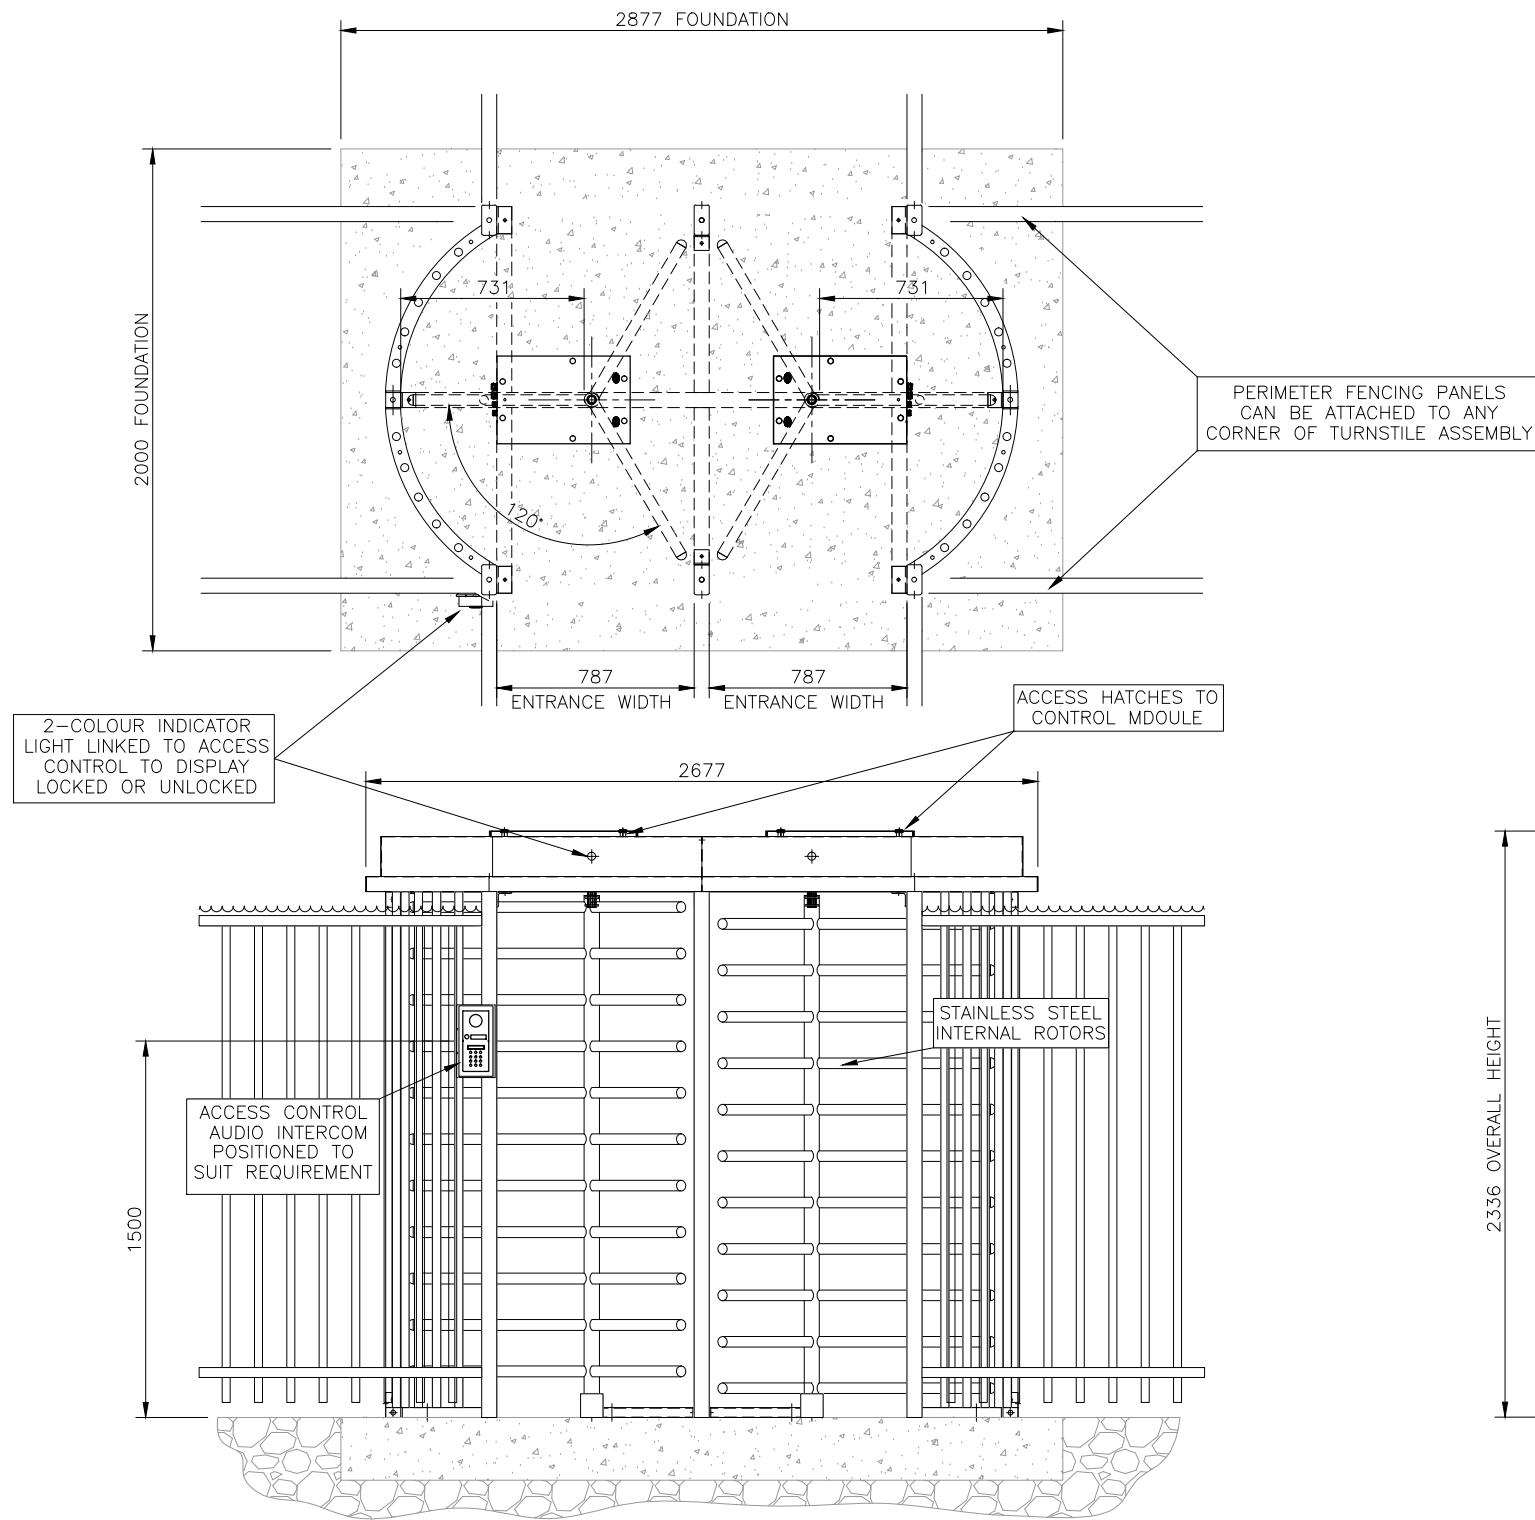

DO NOT SCALE – IF IN DOUBT ASK

**Jacksons**  
**FINE FENCING**

Stowting Common  
Near Ashford,  
KENT. TN25 6BN  
Telephone : 01233 750393  
Fax: 01233 750403  
Int. Tel : +44 (0)1233 750393

This Drawing Is The Property Of H.S. Jackson & Son (Fencing) Ltd.  
And May Not Be Copied Or Reproduced In Any Way Without Prior Written Permission.

14/02/15 Original Issue

Drawn	NM
Date	14/02/15
Checked	
Size	A3
Scale	NTS U.O.S

TITLE Double 120 Degree Function Turnstile Assembly

CUSTOMER

ACK No.

Drawing No.  
14 J4/04157