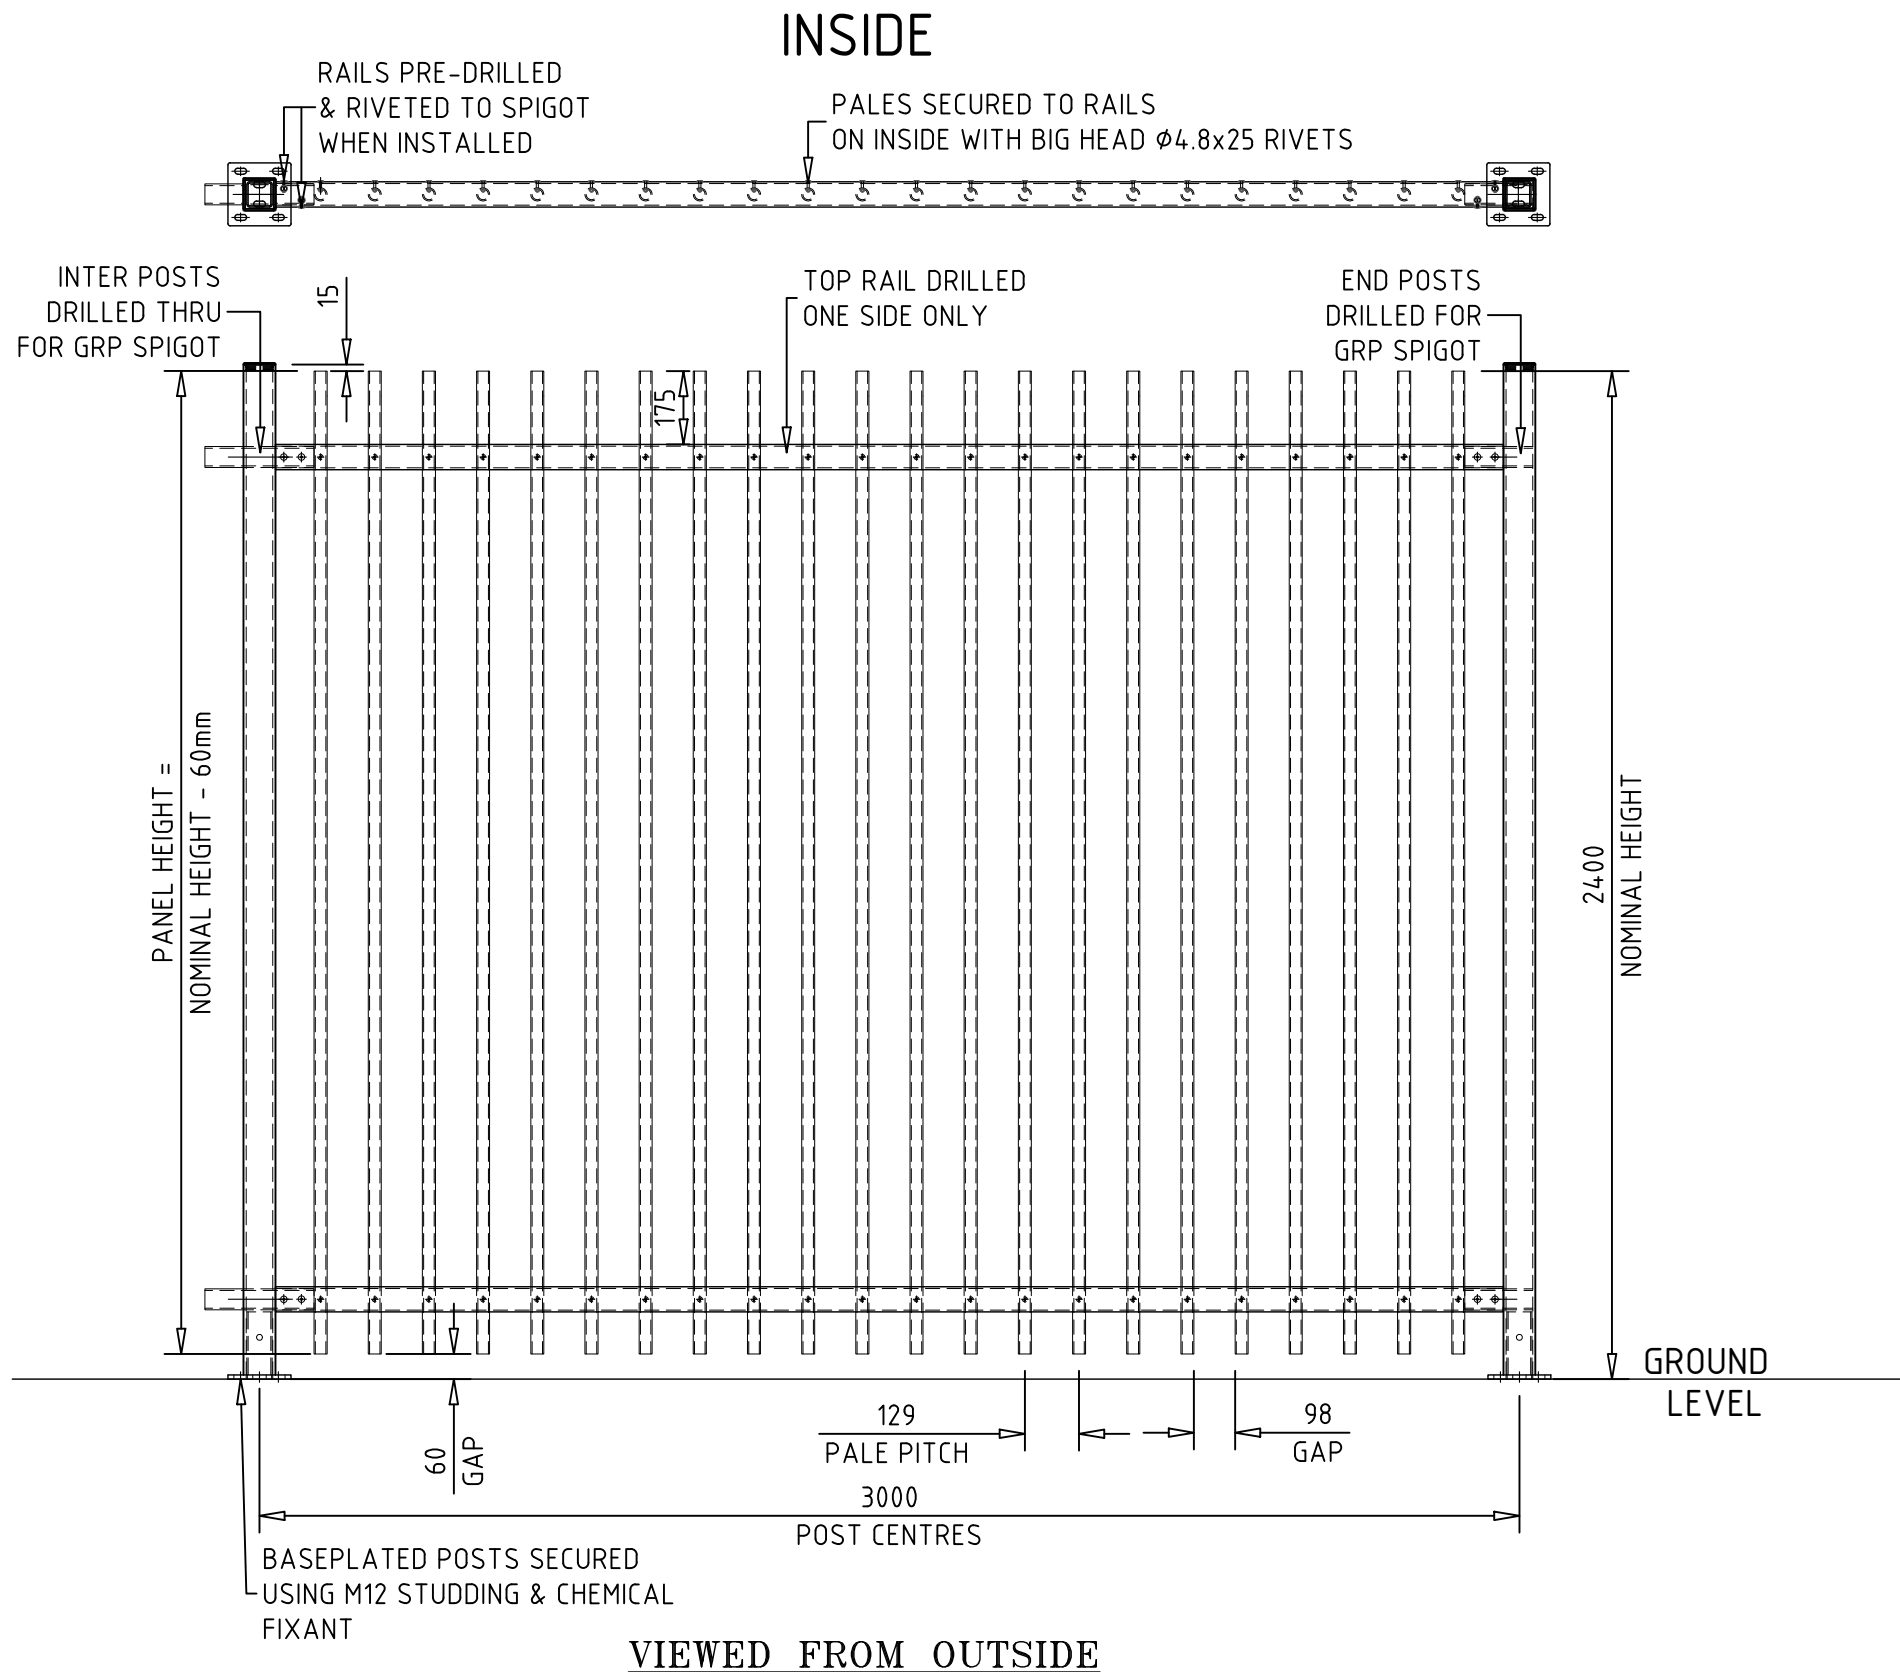

FOR CHANGE OF DIRECTION OR CORNERS - DOUBLE POST

NOTES.

ALL DIMENSIONS ARE IN mm (UNO)
GAPS UNDER GATES & FENCING ARE NOMINAL DUE TO GROUND LEVELS.

MATERIALS.

FENCE POST: GRP BOX PROFILE-76x76x6.35
FENCE RAILS: GRP BOX PROFILE-60x60x4.25
PALES: GRP TUBE PROFILE- $\phi 31 \times 3$ WALL
SPIGOTS: GRP TUBE PROFILE - $\phi 50 \times 4$ WALL

FINISH.

SELF COLOUR - ISO GREY

Jacksons Fencing

Stowting Common, Near Ashford,
Kent. TN25 6BN
Telephone: 01233 750393
Fax: 01233 750403
www.jacksons-fencing.co.uk

DO NOT SCALE - IF IN DOUBT ASK

Drawn	PW
Date	11/07/18
Checked	
Size	Scale
A3	1:18 U.O.S

TITLE	GRP BARBICAN IMPERIAL FENCING SALES DRAWING
CUSTOMER	
ACK No.	Drawing No.

This Drawing Is The Property Of H.S. Jackson & Son (Fencing) Ltd, And May Not Be Copied Or Reproduced In Any Way Without Prior Written Permission.