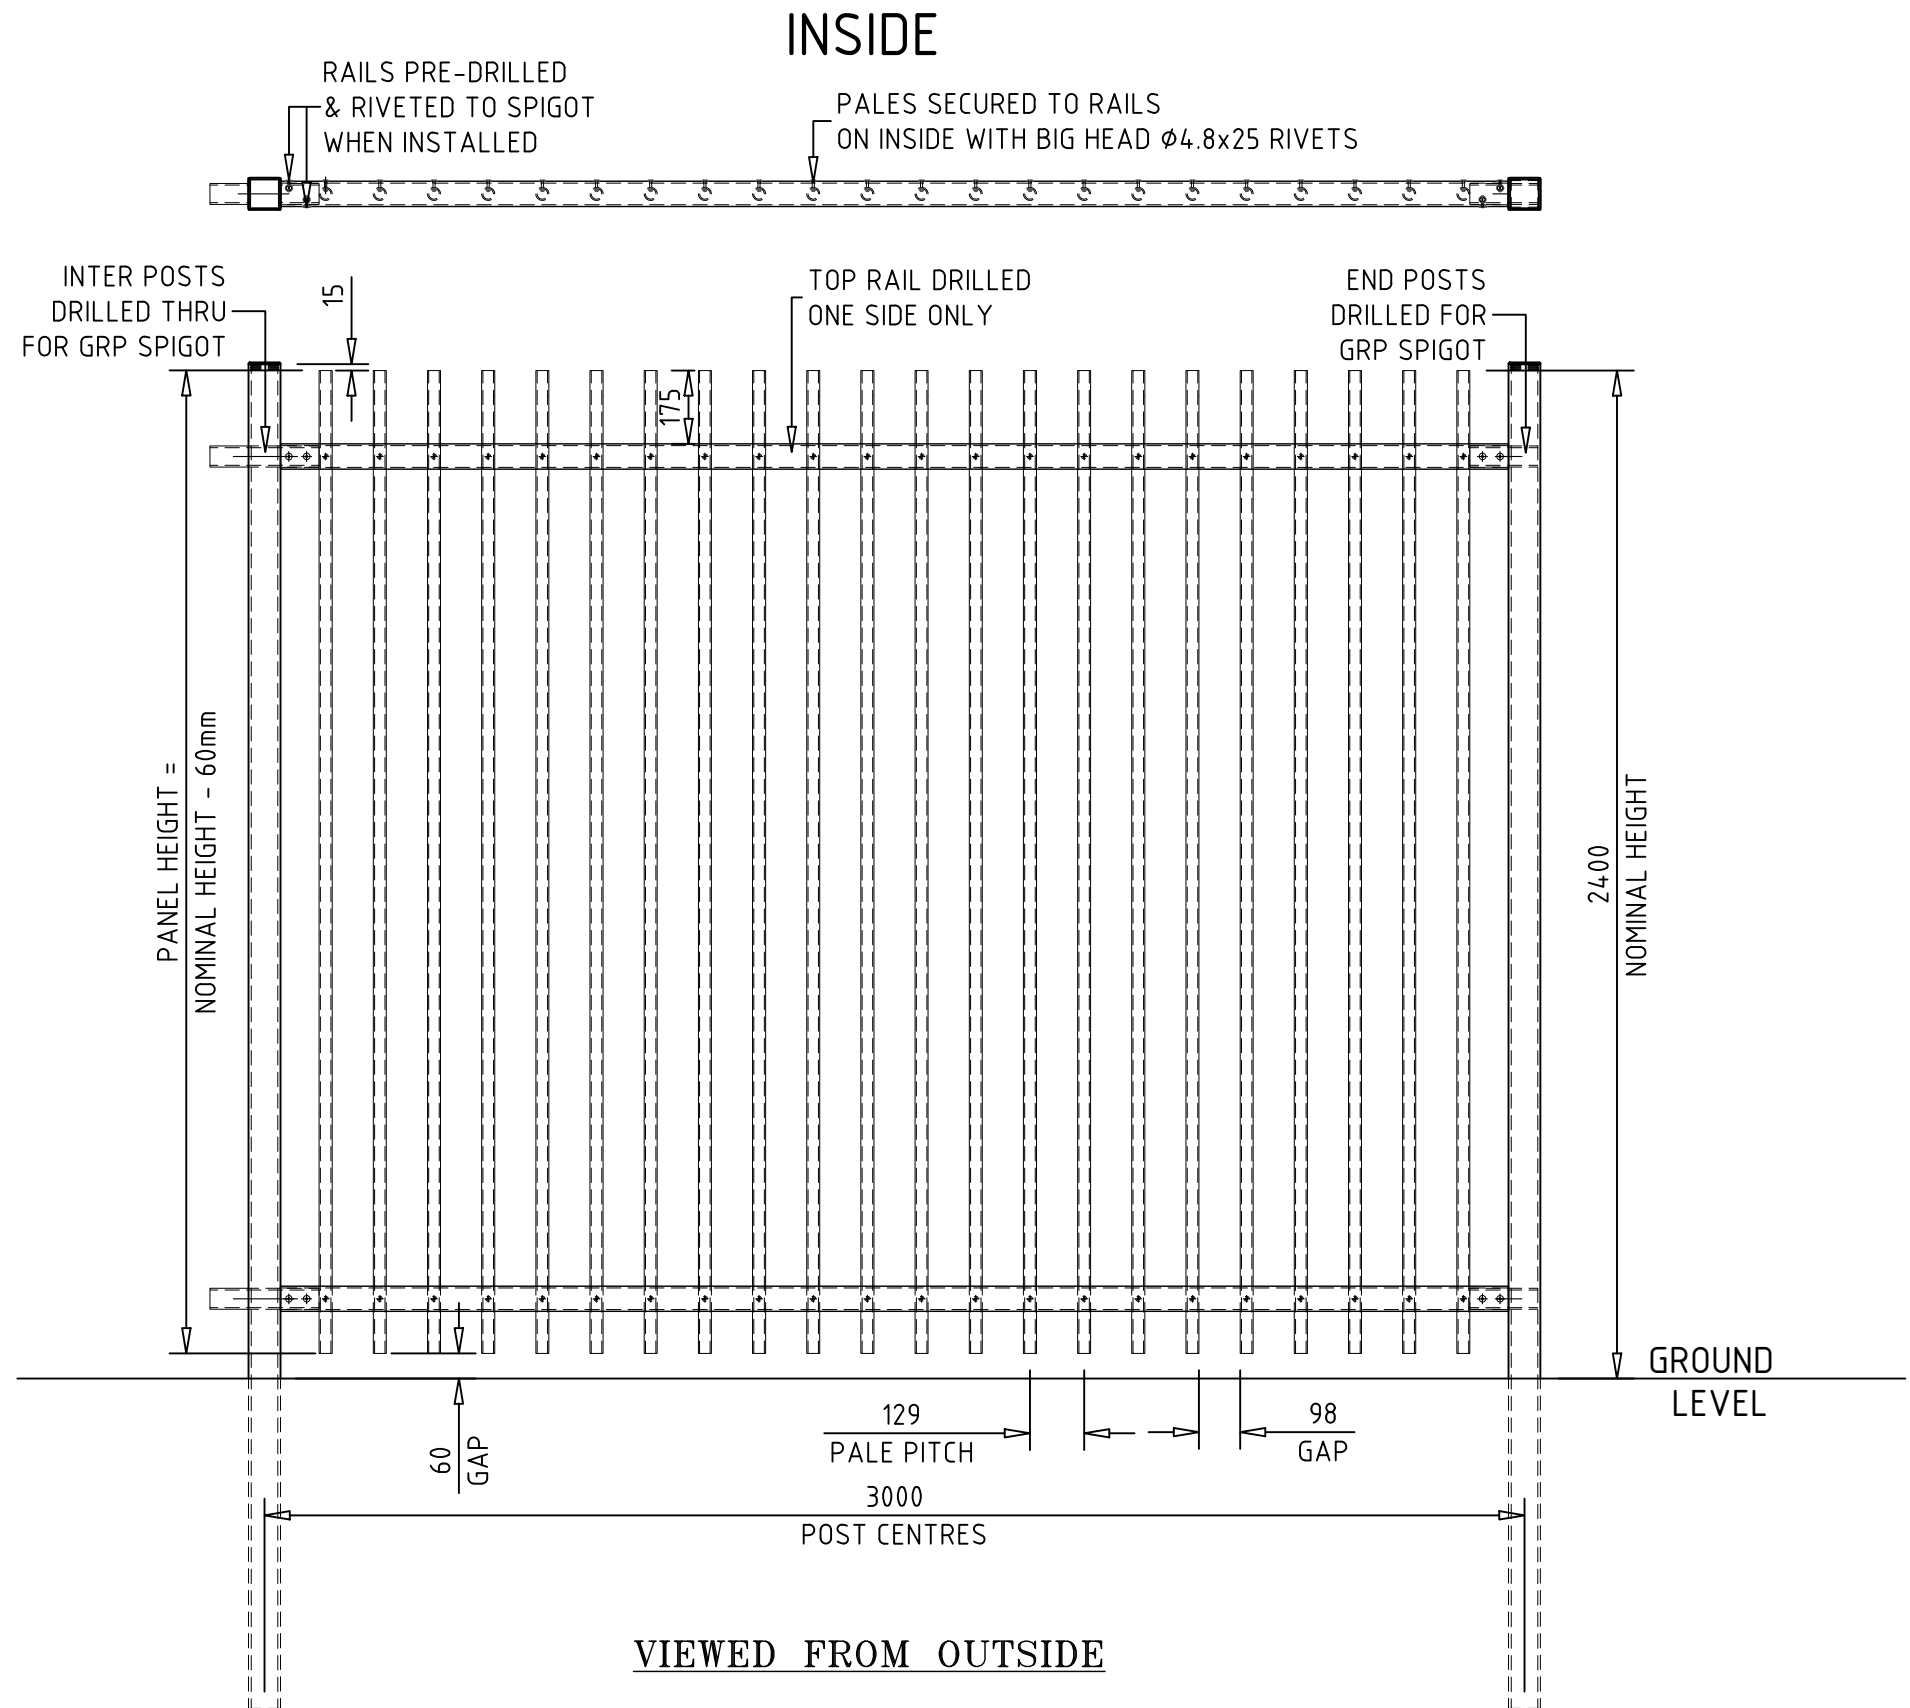

FOR CHANGE OF DIRECTION OR CORNERS - DOUBLE POST

NOTES.

ALL DIMENSIONS ARE IN mm (UNO)
GAPS UNDER GATES & FENCING
ARE NOMINAL DUE TO GROUND LEVELS.

MATERIALS.

FENCE POST: GRP BOX PROFILE-76x76x6.35
FENCE RAILS: GRP BOX PROFILE-60x60x4.25
PALES: GRP TUBE PROFILE- ϕ 31x3 WALL
SPIGOTS: GRP TUBE PROFILE - ϕ 50x4 WALL

FINISH.

SELF COLOUR - ISO GREY

**Jacksons
Fencing**

Stowting Common, Near Ashford,
Kent. TN25 6BN
Telephone: 01233 750393
Fax: 01233 750403
www.jacksons-fencing.co.uk

DO NOT SCALE - IF IN DOUBT ASK

Drawn	PW
Date	11/07/18
Checked	
Size	Scale
A3	1:18 U.O.S