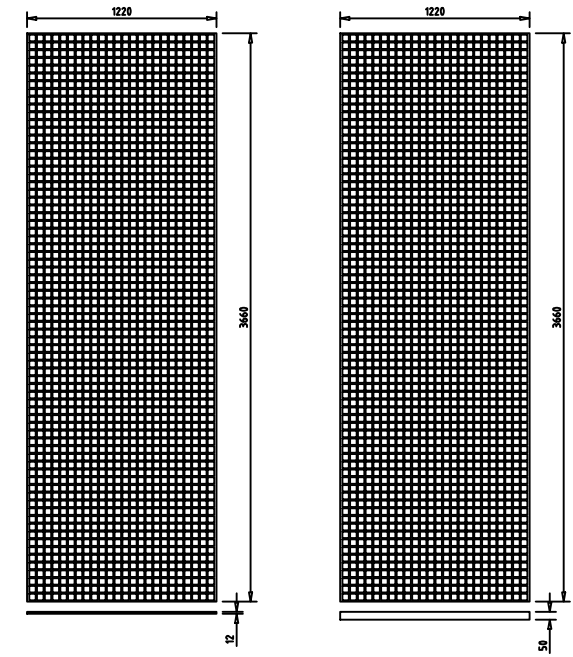

38mmx38mm with 32mmx32mm Aperture - 38mm & 25mm Thick

50mmx50mm with 42mmx42mm Aperture - 12mm & 50mm Thick

Mini Mesh 35mmx35mm with 15mmx15mm Aperture - 38mm & 30mm & 14mm Thick