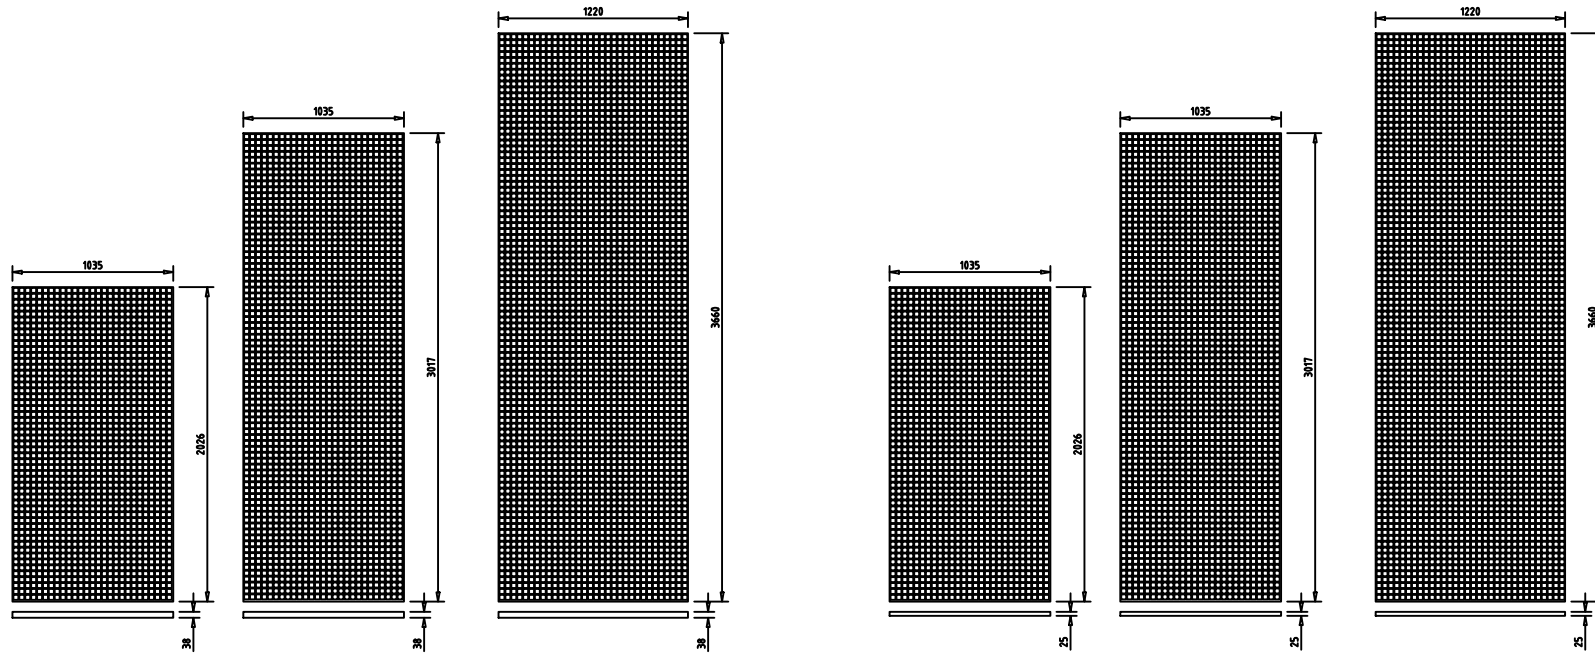

38mmx38mm with 32mmx32mm Aperture - 38mm & 25mm Thick

50mmx50mm with 42mmx42mm Aperture - 12mm & 50mm Thick

Mini Mesh 35mmx35mm with 15mmx15mm Aperture - 38mm & 30mm & 14mm Thick