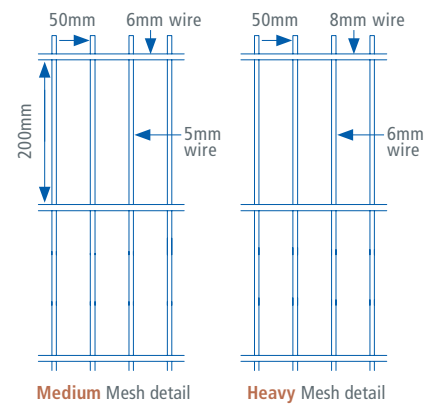

EUROGUARD® PLATFORM

Euroguard® Platform has a flat profile with double horizontal wires. It is ideal for commercial sites (schools or play areas) or similar installations; anywhere durability and security is important. The panels can be stacked above one another to give a 6000mm high fence.

- Available in medium 200 x 50mm wire centres with 45mm gap
- double 6mm wire, 5mm vertical wire
- Available in heavy 200 x 50mm wire centres with 45mm gap
- double 8mm horizontal wire, 6mm vertical wire
- Can be stepped to accommodate sloping ground
- Posts can be adapted to mount CCTV cameras, lighting or physical security devices
- Posts can be customised for Barbed wire / Razor wire / Rota Spike® / Alarm-aFence®
- **25 year service life guarantee**

APPLICATIONS

- ✓ Sports
- ✓ Industrial sites
- ✓ Schools

PANELS

Mesh panels have a flat profile with double horizontal wires, welded at intersections.

GATES

Matching gates available

HEIGHT (MM)	POST CENTRES (MM)	MEDIUM	HEAVY	POST DIMENSIONS (MM)	OVERALL POST LENGTH (MM)
1030	3034	✓		60 x 40	1600
1230	3034	✓		60 x 40	1800
1830	3034	✓		60 x 40	2500
2030	3034	✓	✓	60 x 40	2800
2430	3054	✓	✓	80 x 60	3300