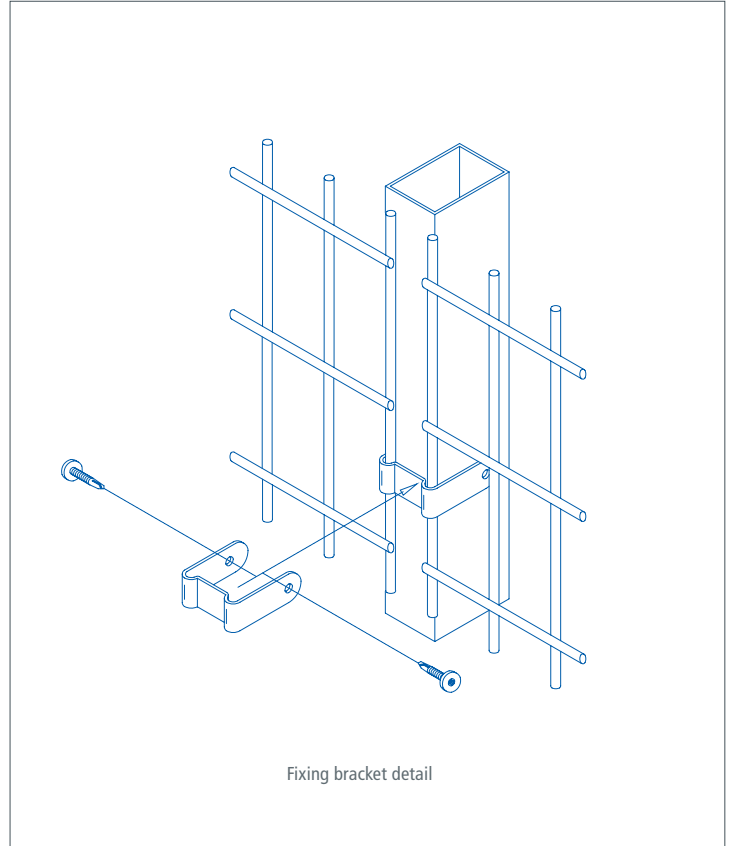

EUROGUARD® PLATFORM

Euroguard® Platform has a flat profile with double horizontal wires. It is ideal for commercial sites (schools or play areas) or similar installations; anywhere durability and security is important. The panels can be stacked above one another to give a 6000mm high fence.

- Available in medium 200 x 50mm wire centres with 45mm gap
- double 6mm wire, 5mm vertical wire
- Available in heavy 200 x 50mm wire centres with 45mm gap
- double 8mm horizontal wire, 6mm vertical wire
- Can be stepped to accommodate sloping ground
- Posts can be adapted to mount CCTV cameras, lighting or physical security devices
- Posts can be customised for Barbed wire / Razor wire / Rota Spike® / Alarm-aFence®
- **25 year service life guarantee**

APPLICATIONS

- ✓ Sports
- ✓ Industrial sites
- ✓ Schools

PANELS

Mesh panels have a flat profile with double horizontal wires, welded at intersections.

GATES

Matching gates available

HEIGHT (MM)	POST CENTRES (MM)	MEDIUM	HEAVY	POST DIMENSIONS (MM)	OVERALL POST LENGTH (MM)
1030	3034	✓		60 x 40	1600
1230	3034	✓		60 x 40	1800
1830	3034	✓		60 x 40	2500
2030	3034	✓	✓	60 x 40	2800
2430	3054	✓	✓	80 x 60	3300