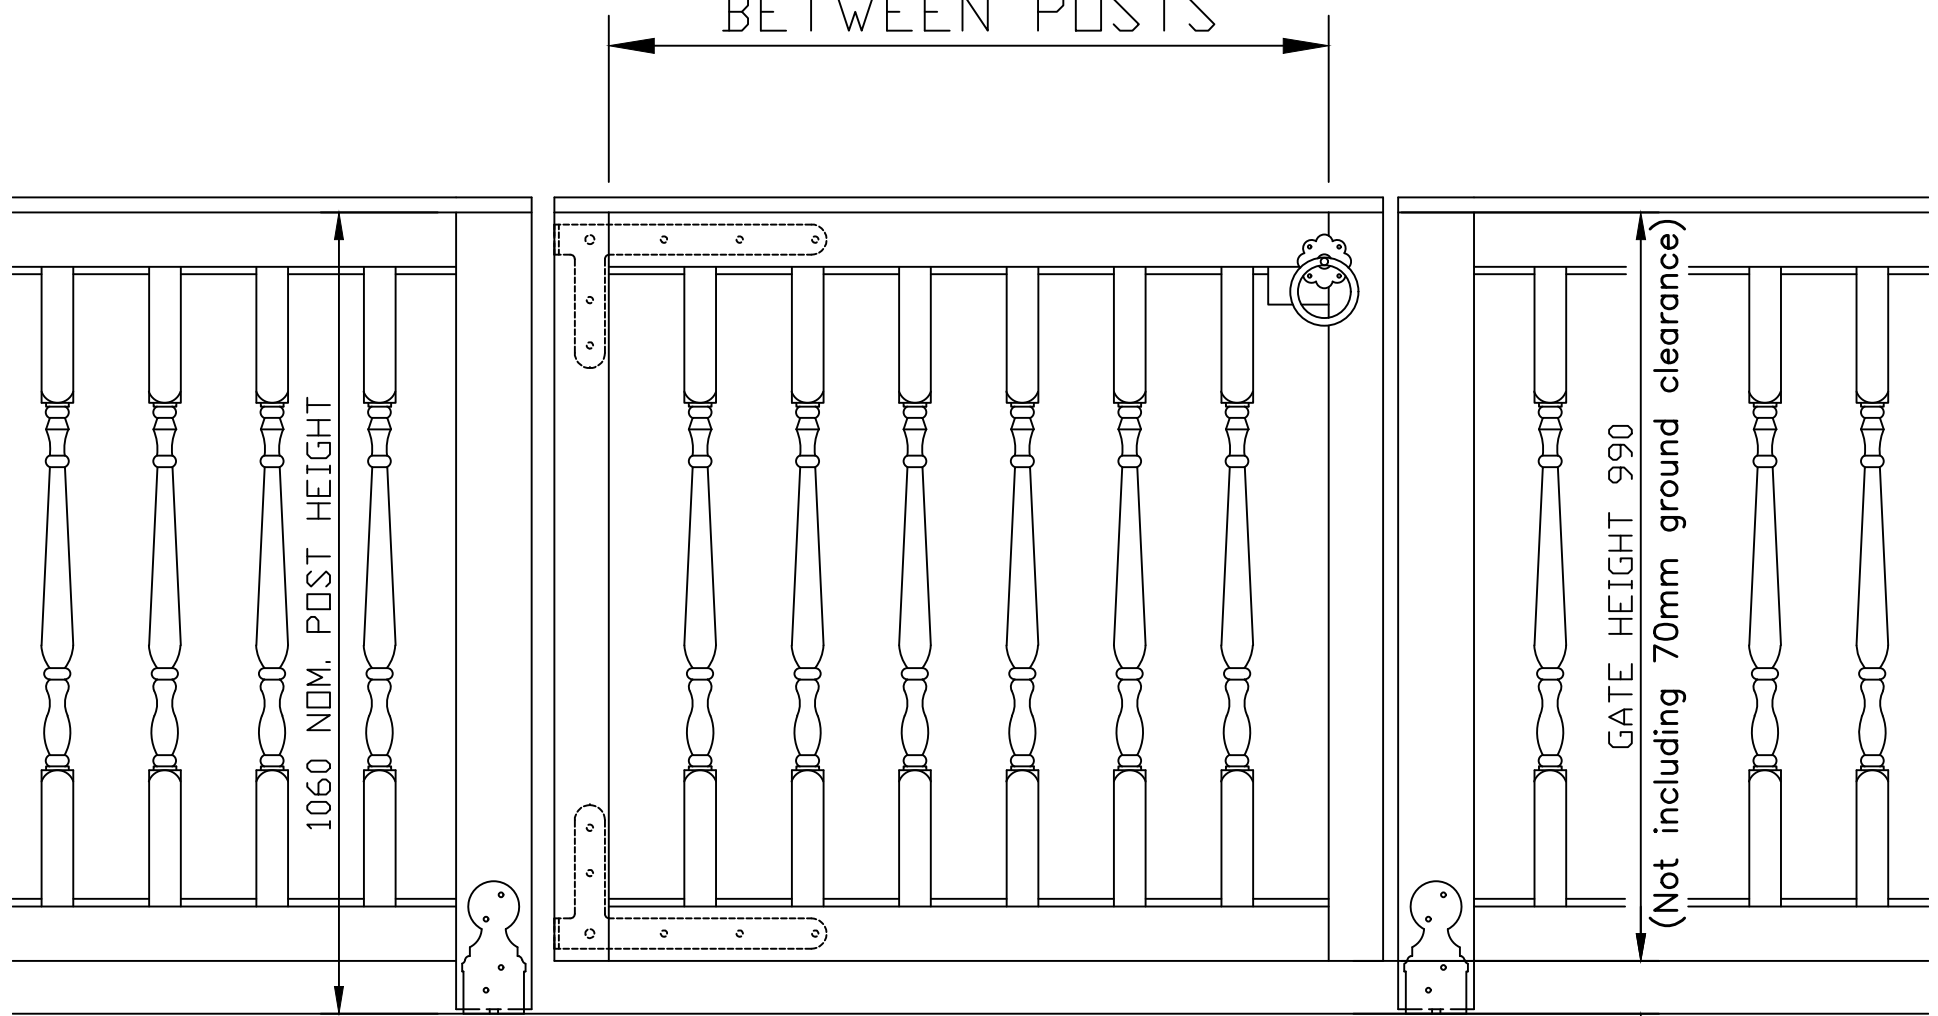

Customer Name:.....

Sales Order No:.....

Gate Height:.....

Between Posts:.....

Salesman:.....

NOTE: HINGES WILL BE FITTED AS SHOWN UNLESS INDICATED.

IF FITTINGS ARE REQUIRED TO BE SUPPLIED SEPARATELY PLEASE TICK BOX.....

INSIDE

BETWEEN POSTS

Manufacture Tolerance +/-5mm

VIEWED FROM OUTSIDE
GATES SHOWN OPENING INWARDS

70mm

INSIDE

*LEFT HAND HANG...

INSIDE

*RIGHT HAND HANG...

THE HANDING OF THE GATE IS DETERMINED BY THE POSITION OF THE HINGES WHEN THE GATE IS VIEWED FROM THE OUTSIDE.

*PLEASE TICK APPROPRIATE BOX FOR THE DESIRED HANDING.

DO NOT SCALE - IF IN DOUBT ASK