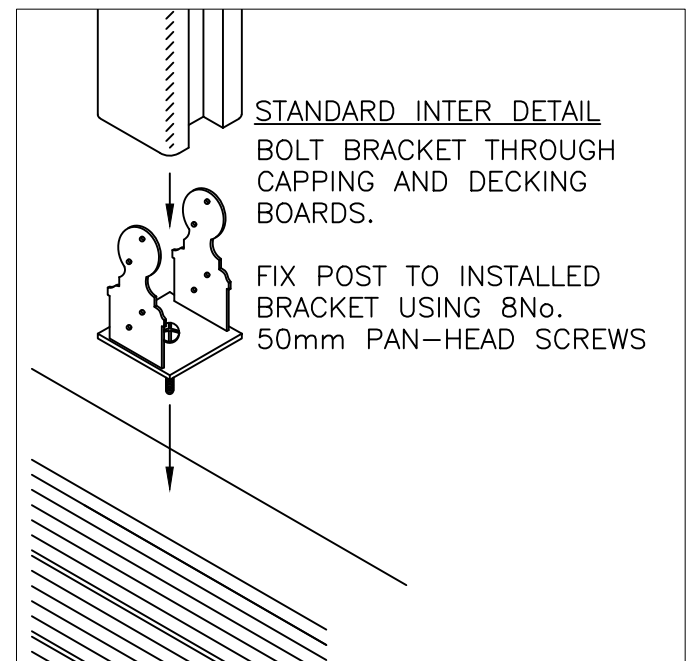

INSIDE

BETWEEN POSTS

Manufacture Tolerance +/-5mm

VIEWED FROM OUTSIDE
GATES SHOWN OPENING INWARDS

70mm

INSIDE

*LEFT HAND HANG...

INSIDE

*RIGHT HAND HANG...

THE HANDING OF THE GATE IS DETERMINED BY THE POSITION OF THE HINGES WHEN THE GATE IS VIEWED FROM THE OUTSIDE.

*PLEASE TICK APPROPRIATE BOX FOR THE DESIRED HANDING.

DO NOT SCALE - IF IN DOUBT ASK