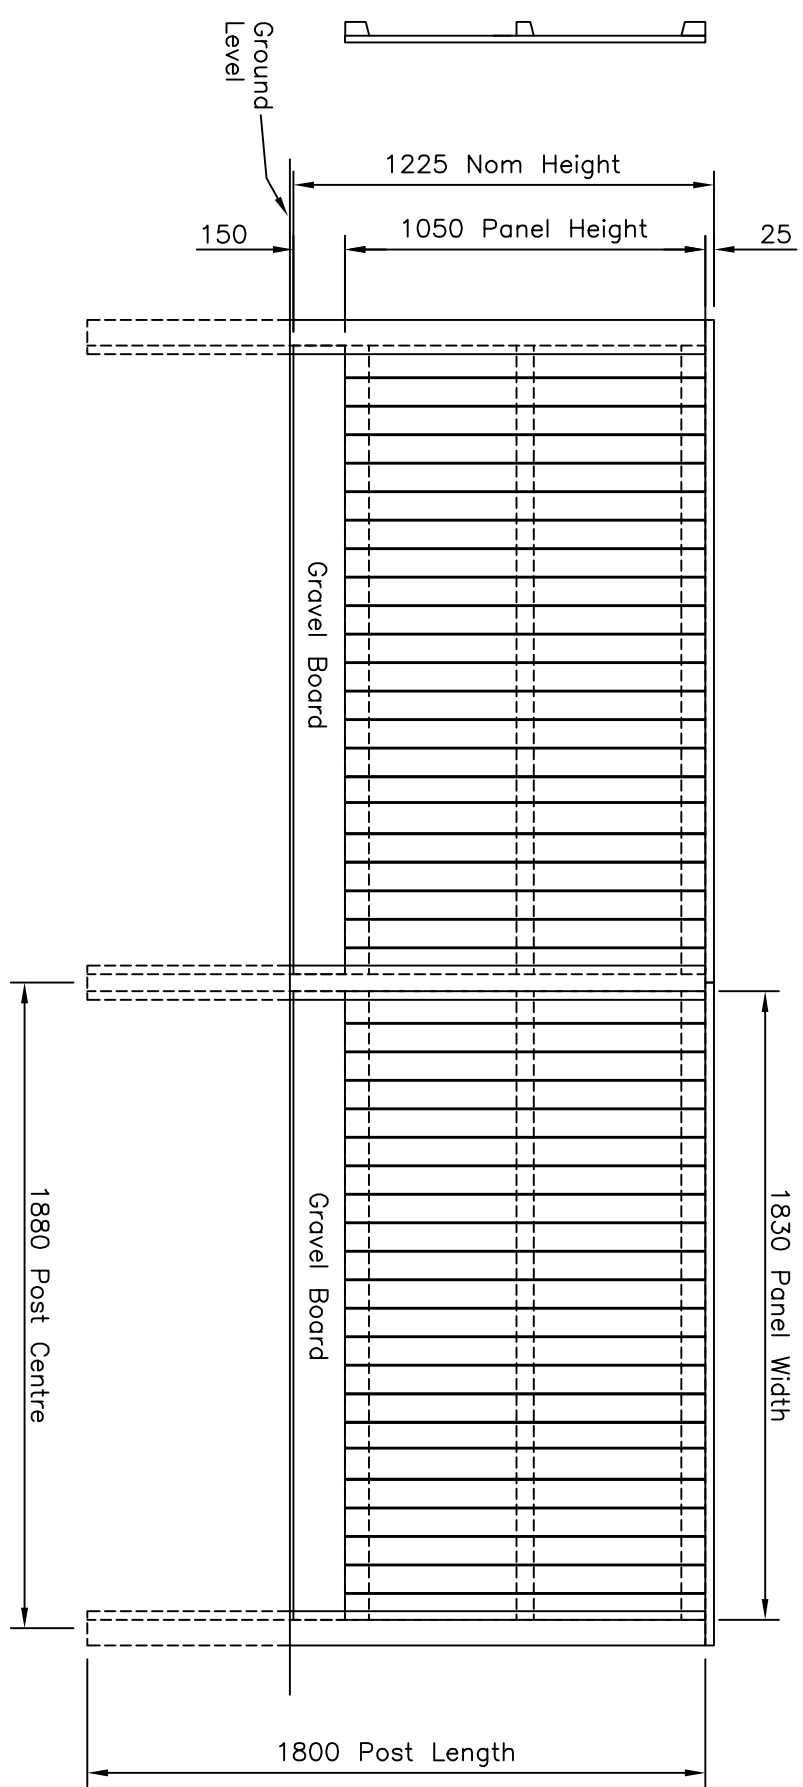

Side view.
Post
omitted
for clarity

JACKSONS
FINE FENCING

Stowling Common
Near Ashford,
KENT. TN25 6BN
Telephone : 01233 750393
Fax: 01233 750403
Int. Tel : +44 (0)1233 750393

21/09/06 ORIGINAL ISSUE

Drawn	Di Day	TITLE	Featherboard Panels 1050mm High Sales Drawing
Date	21/09/06	CUSTOMER	
Checked		ACK No.	Drawing No. J7/01044 Sheet 2 of 7
Size	A3	Scale	1:16 U.O.S