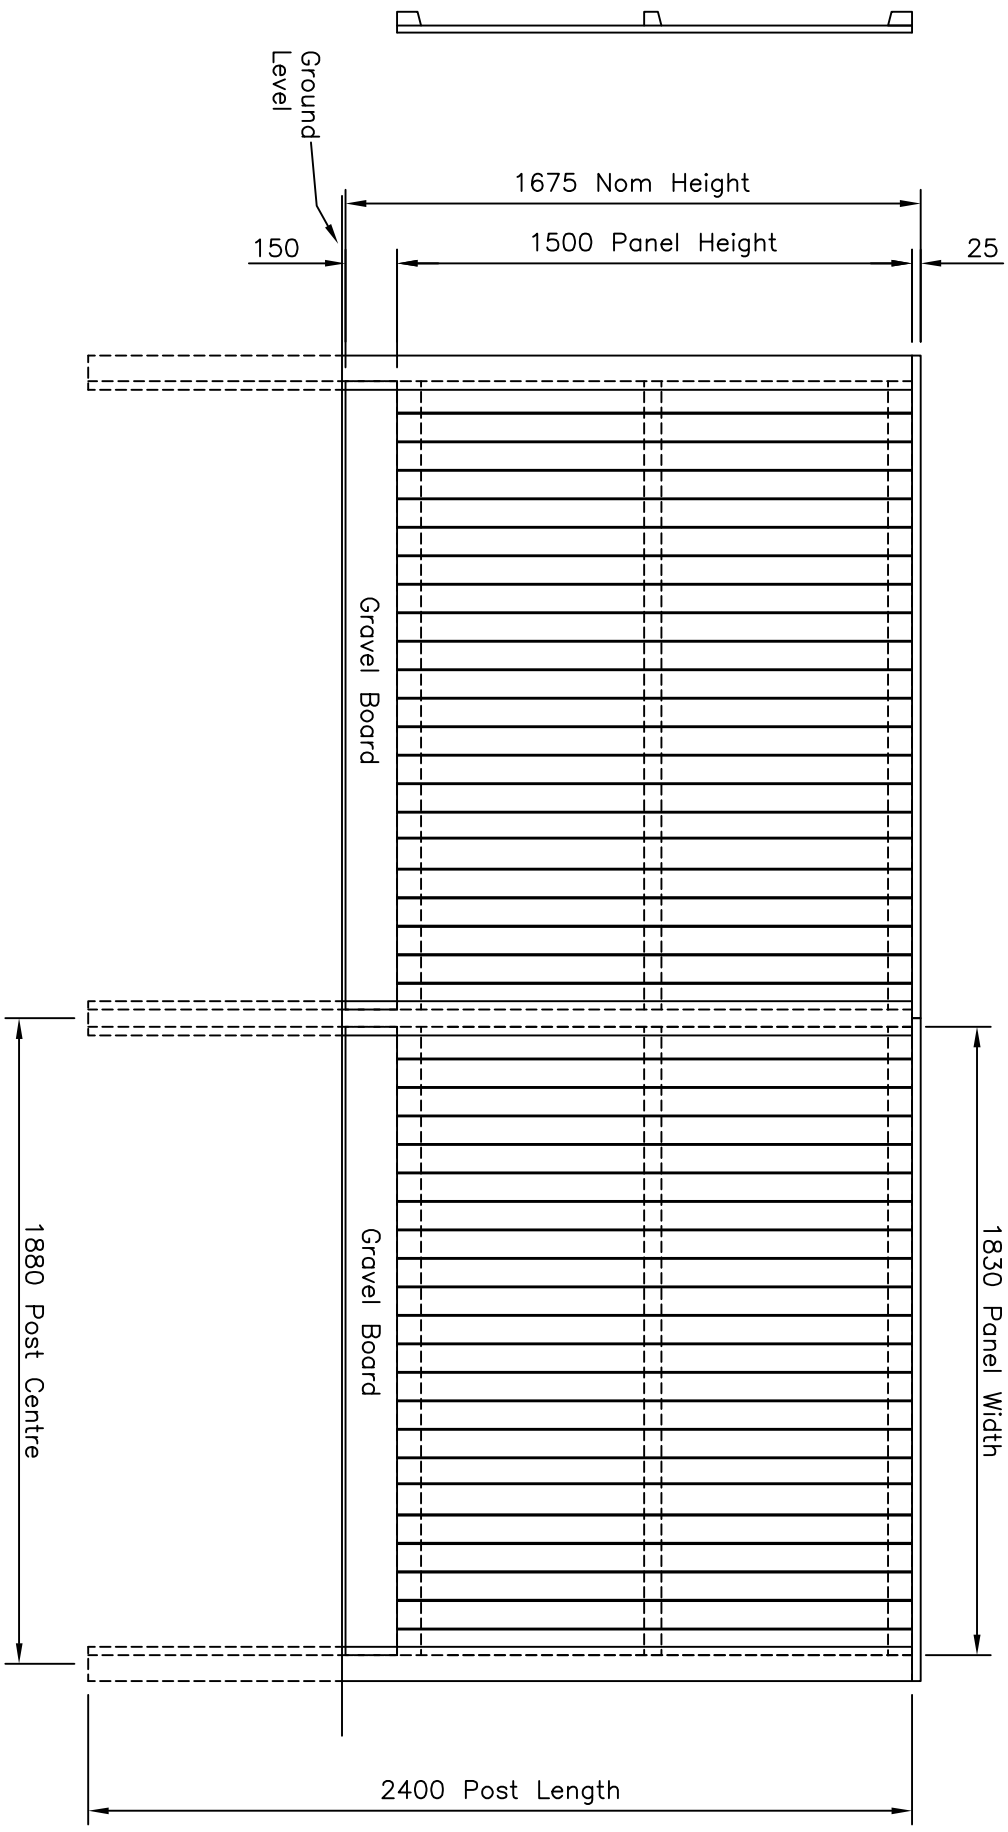

Side view.  
Post  
omitted  
for clarity

**JACKSONS**  
**FINE FENCING**

This Drawing is The Property of H.S. Jackson & Son (Fencing) Ltd.  
And May Not Be Copied Or Reproduced In Any Way Without Prior Written Permission.

Stowling Common  
Near Ashford,  
KENT. TN25 6BN  
Telephone : 01233 750393  
Fax: 01233 750403  
Int. Tel : +44 (0)1233 750393

21/09/06 ORIGINAL ISSUE

Drawn	Di Day	TITLE	Featherboard Panels 1500mm High Sales Drawing
Date	21/09/06	CUSTOMER	
Checked		ACK No.	Drawing No. J7/01044 Sheet 5 of 7
Size	Scale		
A3	1:16 U.O.S		