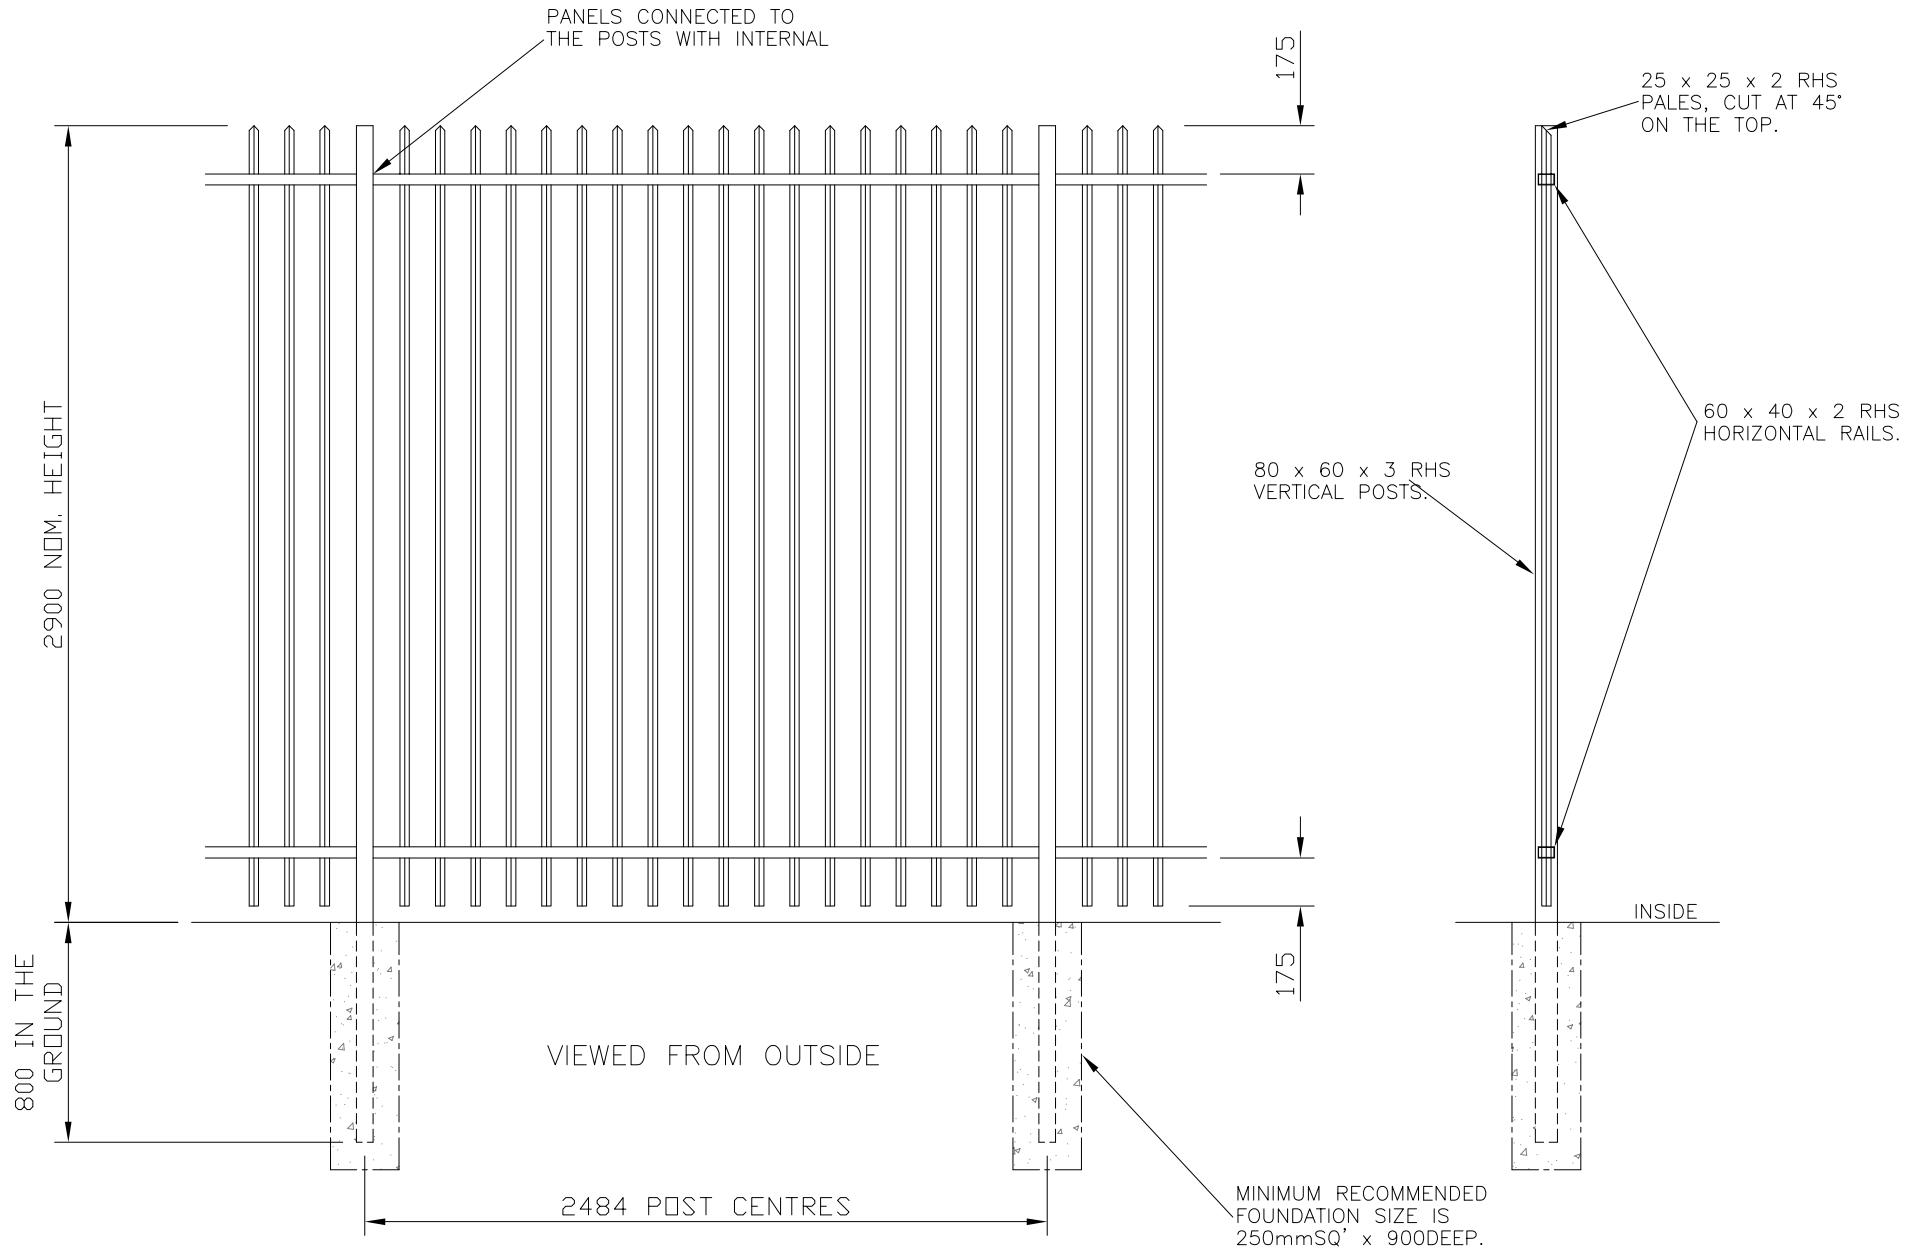

DO NOT SCALE - IF IN DOUBT ASK

Jacksons
FINE FENCING

Stowting Common
Near Ashford,
KENT. TN25 6BN
Telephone : 01233 750393
Fax: 01233 750403
Int. Tel : +44 (0)1233 750393

This Drawing Is The Property Of H.S. Jackson & Son (Fencing) Ltd.
And May Not Be Copied Or Reproduced In Any Way Without Prior Written Permission.

20/12/02 ORIGINAL ISSUE

Drawn CAJ
Date 20/12/02
Checked
Size A3
Scale 1:20 u.o.s

TITLE 2.9m HIGH BARBICAN PANEL SALES DRAWING.
CUSTOMER
ACK No.

Drawing No.
00 J1/01064
Sheet 2 of 14