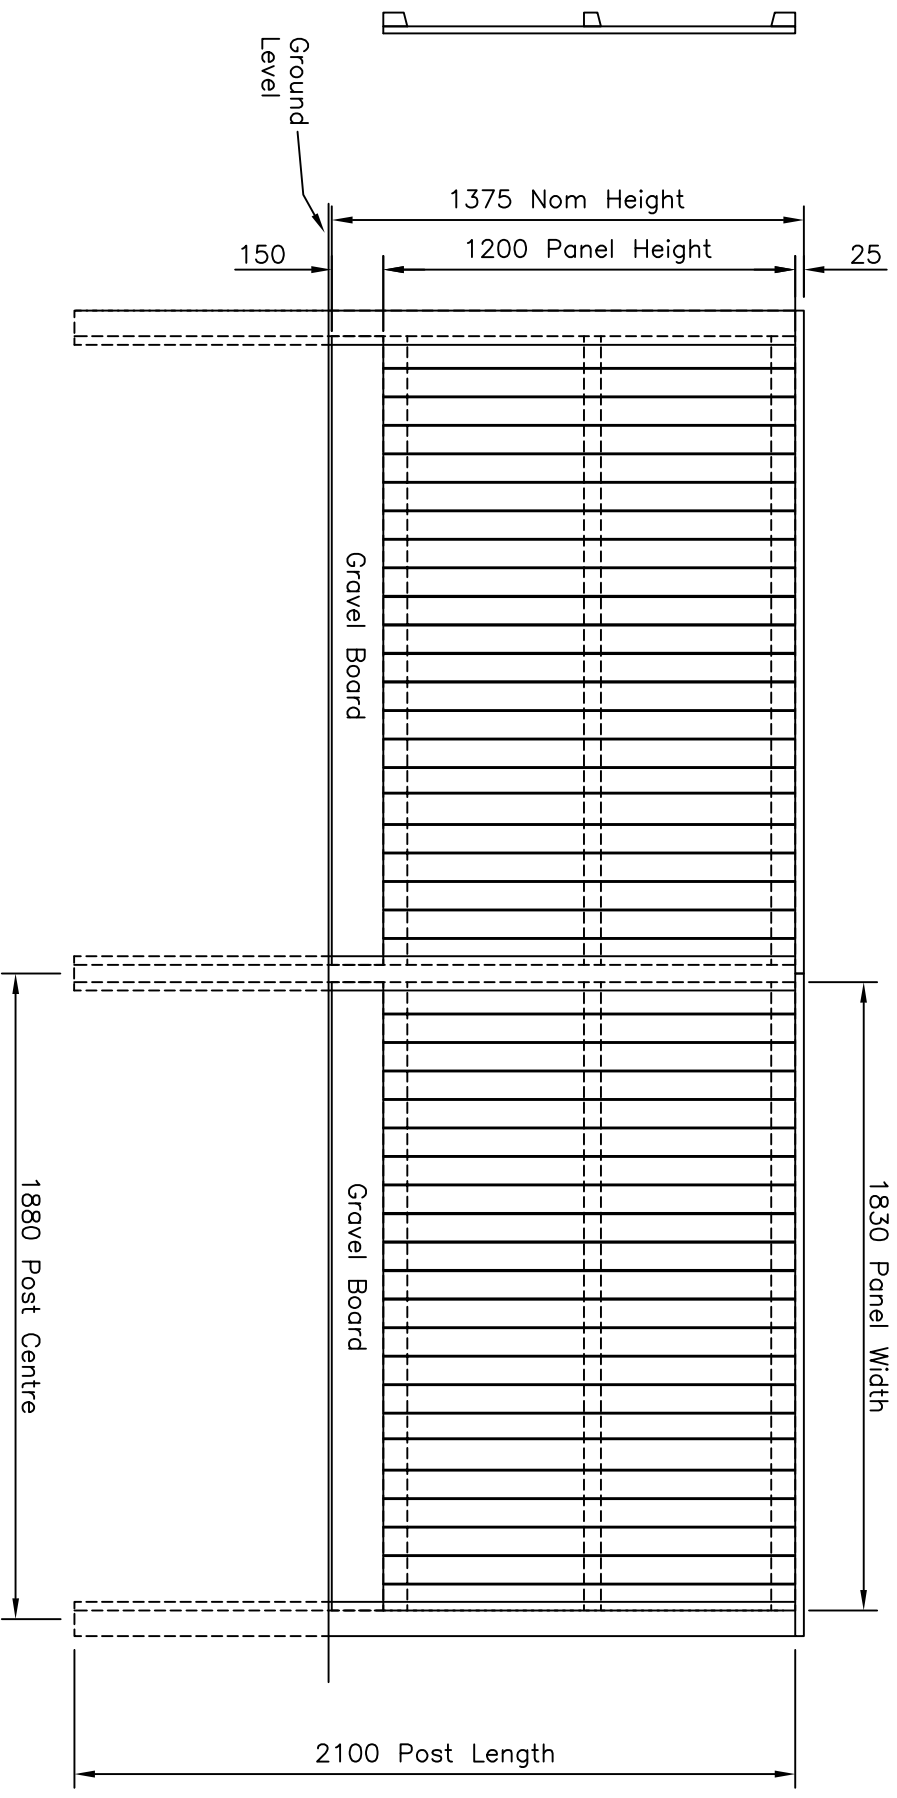

Side view.
Post
omitted
for clarity

JACKSONS
FINE FENCING

This Drawing is The Property of H.S. Jackson & Son (Fencing) Ltd.
And May Not Be Copied Or Reproduced In Any Way Without Prior Written Permission.

Stowling Common
Near Ashford,
KENT. TN25 6BN
Telephone : 01233 750393
Fax: 01233 750403
Int. Tel : +44 (0)1233 750393

21/09/06 ORIGINAL ISSUE

| | | | |
|---------|----------|----------|--|
| Drawn | Di Day | TITLE | Featherboard Panels 1200mm High Sales Drawing |
| Date | 21/09/06 | CUSTOMER | |
| Checked | | ACK No. | Drawing No. J7/01044 Sheet 3 of 7 |
| Size | A3 | Scale | 1:16 U.O.S |