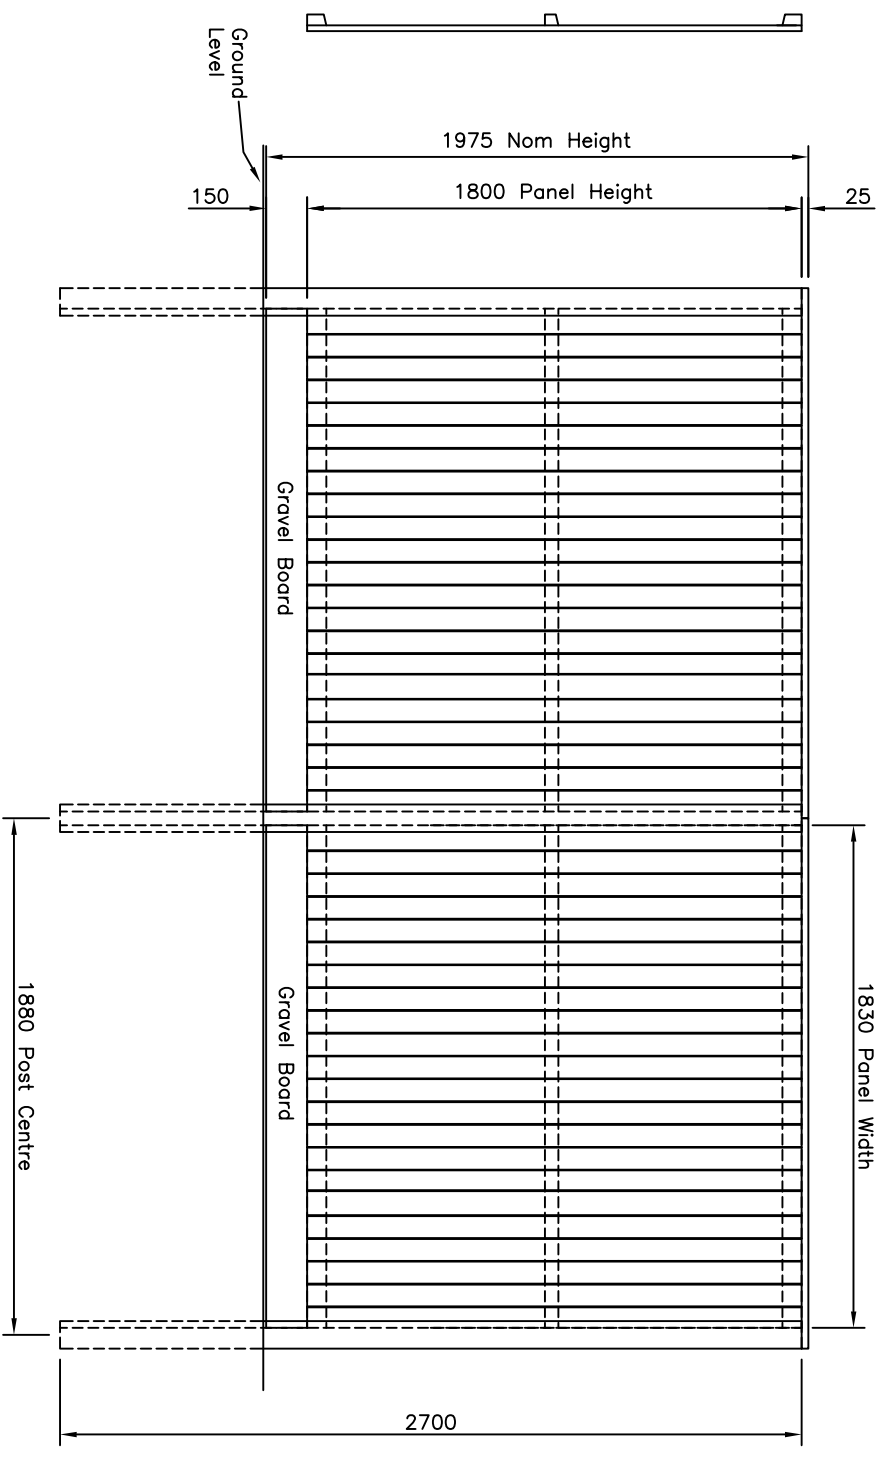

Side view.
Post
omitted
for clarity

<h1 style="margin: 0;">JACKSONS</h1> <h2 style="margin: 0;">FINE FENCING</h2> <p style="font-size: small; margin: 0;">Stowling Common Near Ashford, KENT. TN25 6BN Telephone : 01233 750393 Fax: 01233 750403 Int. Tel : +44 (0)1233 750393</p>		<p style="font-size: small; margin: 0;">This Drawing is The Property of H.S. Jackson & Son (Fencing) Ltd. And May Not Be Copied Or Reproduced in Any Way Without Prior Written Permission.</p>	
<p style="font-size: small; margin: 0;">21/09/06 ORIGINAL ISSUE</p>		<p style="font-size: small; margin: 0;">Drawn Di Day Date 21/09/06 Checked</p>	<p style="font-size: small; margin: 0;">Size A3 Scale 1:16 U.O.S.</p>
<p style="font-size: small; margin: 0;">TITLE Featherboard Panels 1800mm High Sales Drawing</p>		<p style="font-size: small; margin: 0;">CUSTOMER ACK No.</p>	
<p style="font-size: small; margin: 0;">Drawing No. J7/01044 Sheet 7 of 7</p>			