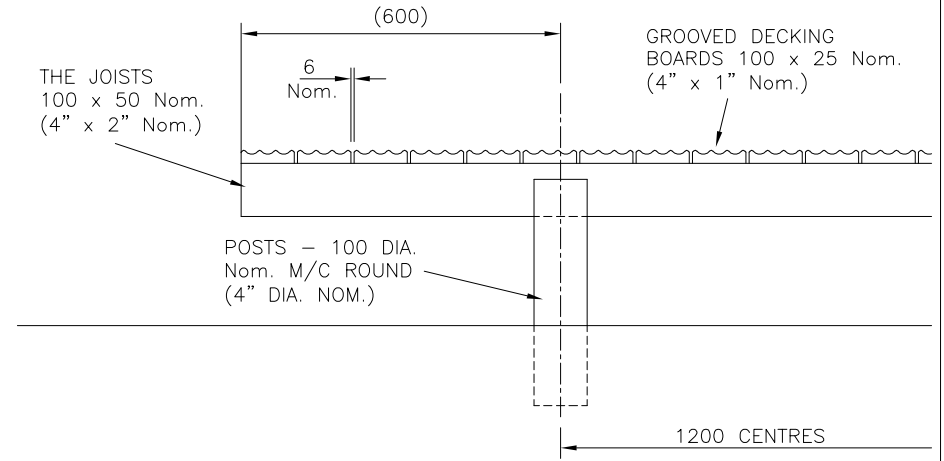

DO NOT SCALE – IF IN DOUBT ASK

View on 'A'  
SCALE 1:10

View on 'B'  
SCALE 1:10

**Jacksons**  
**FINE FENCING**

Stowing Common  
Near Ashford,  
KENT. TN25 6BN  
Telephone : 01233 750393  
Fax: 01233 750403  
Int. Tel : +44 (0)1233 750393

TITLE JACKSONS DECKING SYSTEM	
CUSTOMER ACK No.	Drawing No. 99 J7/04104 Sheet 2 of 5