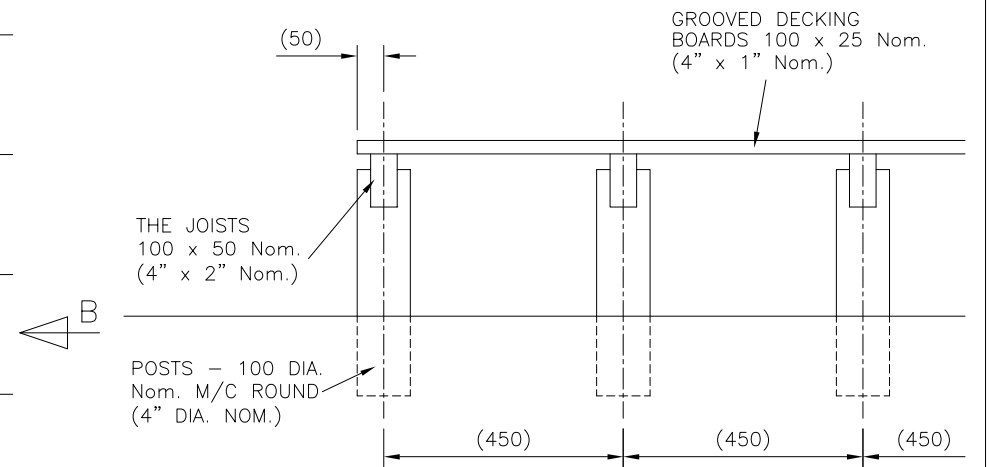

DO NOT SCALE – IF IN DOUBT ASK

View on 'A'  
SCALE 1:10

View on 'B'  
SCALE 1:10

**Jacksons**  
**FINE FENCING**

Stowing Common  
Near Ashford,  
KENT. TN25 6BN  
Telephone : 01233 750393  
Fax: 01233 750403  
Int. Tel : +44 (0)1233 750393

TITLE JACKSONS DECKING SYSTEM	
CUSTOMER ACK No.	Drawing No. 99 J7/04104 Sheet 2 of 5