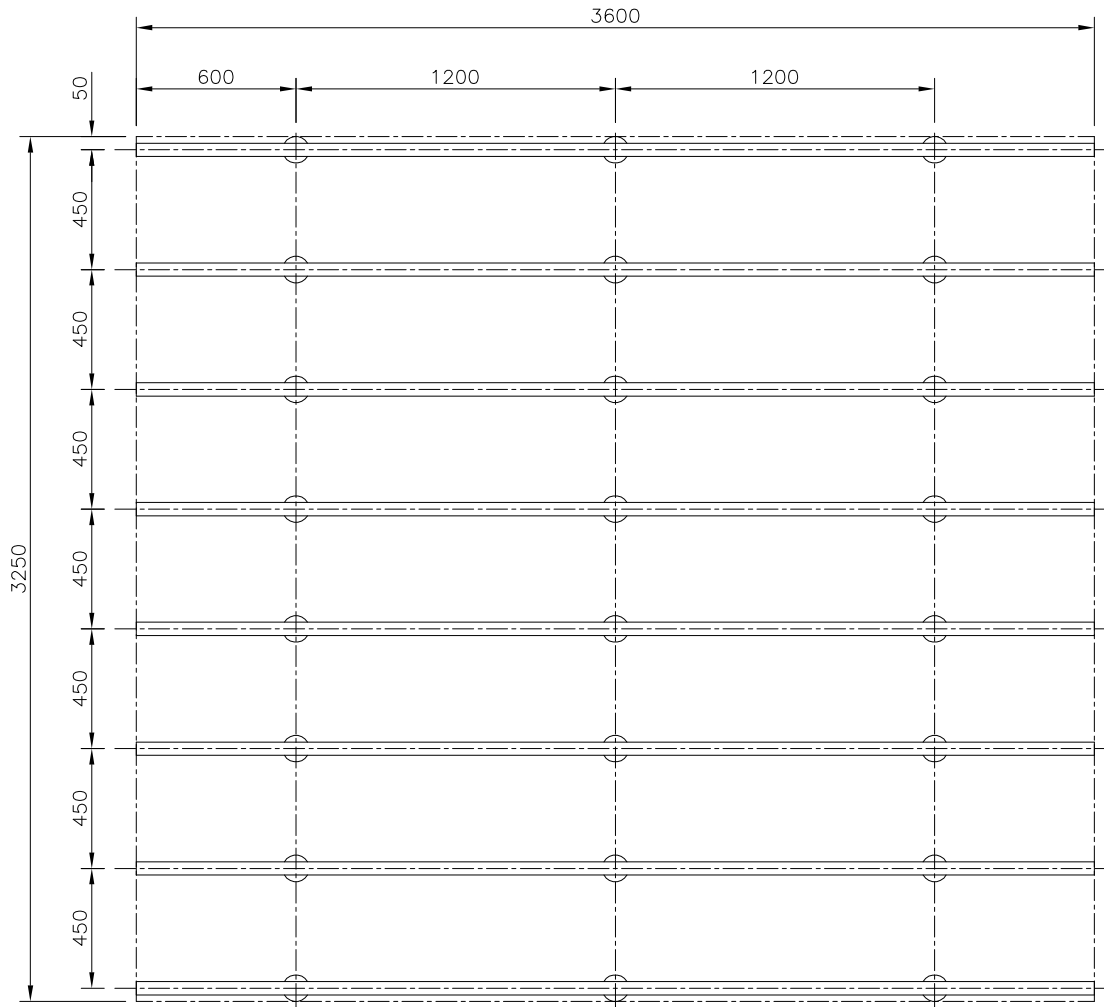

DO NOT SCALE – IF IN DOUBT ASK

View on 'A'  
SCALE 1:10

View on 'B'  
SCALE 1:10

**Jacksons**  
**FINE FENCING**

Stowing Common  
Near Ashford,  
KENT. TN25 6BN  
Telephone : 01233 750393  
Fax: 01233 750403  
Int. Tel : +44 (0)1233 750393

This Drawing Is The Property Of H.S. Jackson & Son (Fencing) Ltd.  
And May Not Be Copied Or Reproduced In Any Way Without Prior Written Permission.

dd/mm/yy ORIGINAL ISSUE

Drawn Y HALL  
Date 30/03/99  
Checked  
Size A3  
Scale 1:20 U.O.S

TITLE JACKSONS DECKING SYSTEM	
CUSTOMER ACK No.	Drawing No. 99 J7/04104 Sheet 2 of 5