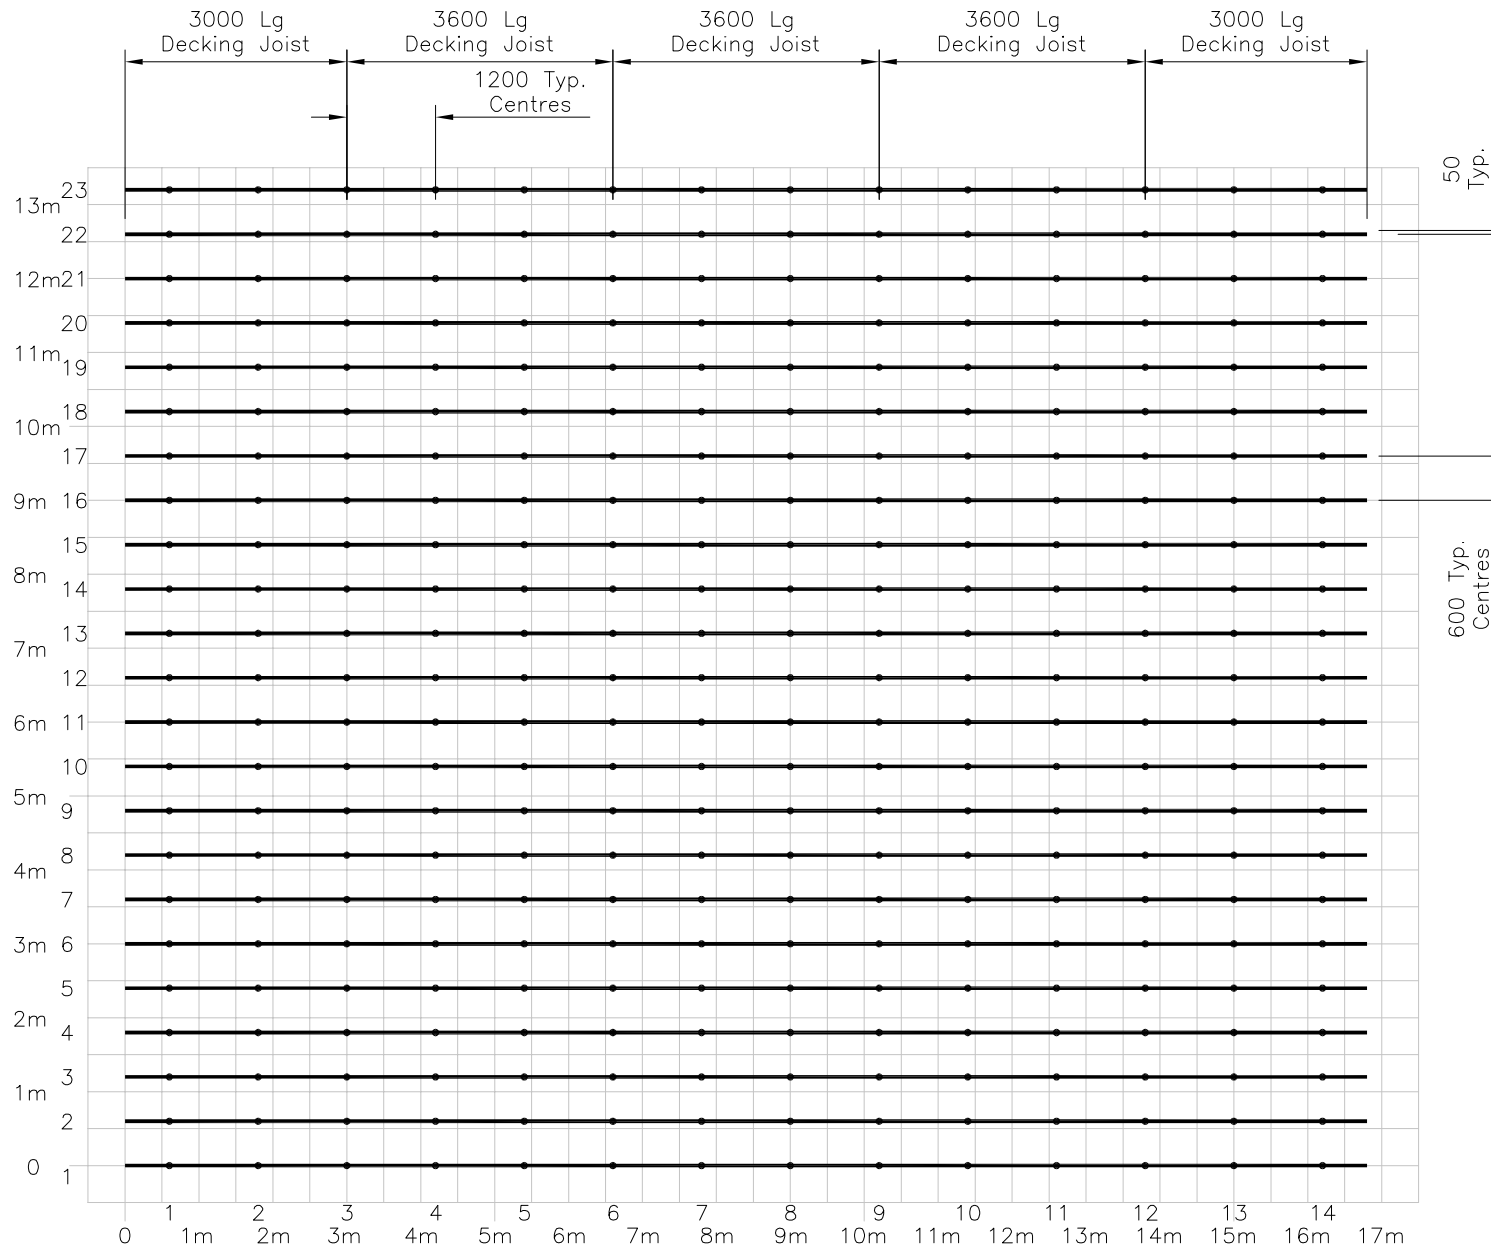

DO NOT SCALE – IF IN DOUBT ASK

600 Centres

**Jacksons**  
FINE FENCING

Stowting Common  
Near Ashford,  
KENT. TN25 6BN  
Telephone : 01233 750393  
Fax: 01233 750403  
Int. Tel : +44 (0)1233 750393

This Drawing Is The Property Of H.S. Jackson & Son (Fencing) Ltd.  
And May Not Be Copied Or Reproduced In Any Way Without Prior Written Permission.

02/02/05 ORIGINAL ISSUE

Drawn	Chris J
Date	03/02/05
Checked	
Size	A4
Scale	1:100 U.O.S

TITLE  
Materials Calculation  
Template.

CUSTOMER

ACK No.

Drawing No.

99 J7/04104

Sheet 4 of 5