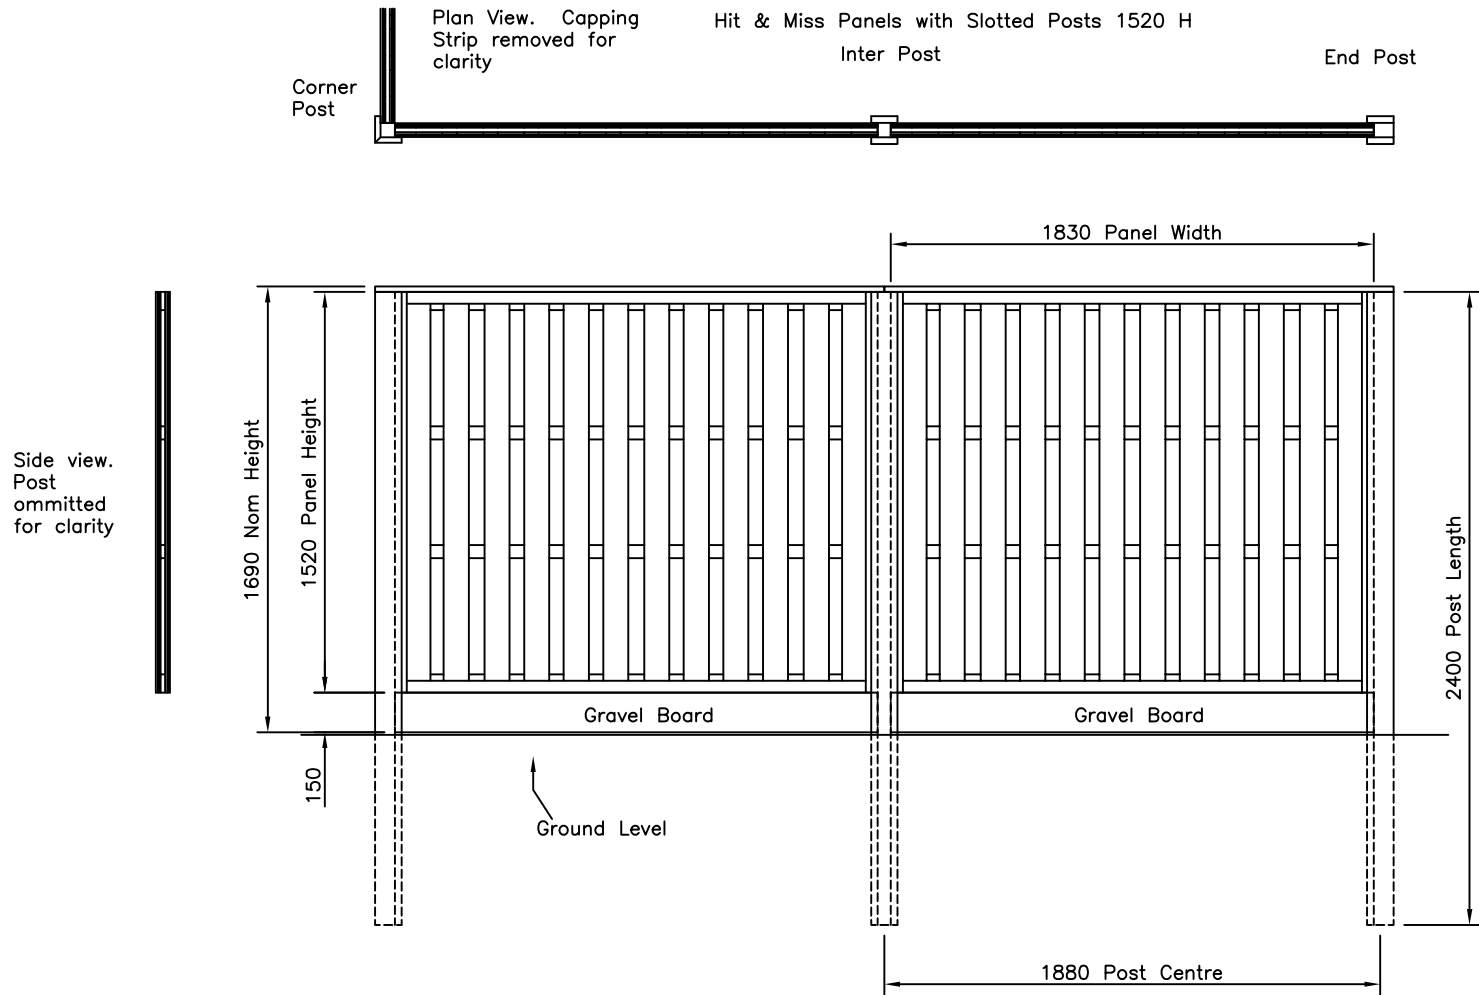

DO NOT SCALE – IF IN DOUBT ASK

Jacksons
FINE FENCING

Stowting Common
Near Ashford,
KENT. TN25 6BN
Telephone : 01233 750393
Fax: 01233 750403
Int. Tel : +44 (0)1233 750393

This Drawing Is The Property Of H.S. Jackson & Son (Fencing) Ltd.
And May Not Be Copied Or Reproduced In Any Way Without Prior Written Permission.

Original Issue

Drawn	Di Day
Date	15/09/06
Checked	
Size	Scale
A3	1:20 U.O.S

TITLE 1520 mm H Hit & Miss Timber Fence
Sales Drawing

CUSTOMER

ACK No.

Drawing No.

06 J7/01042
3 of 8