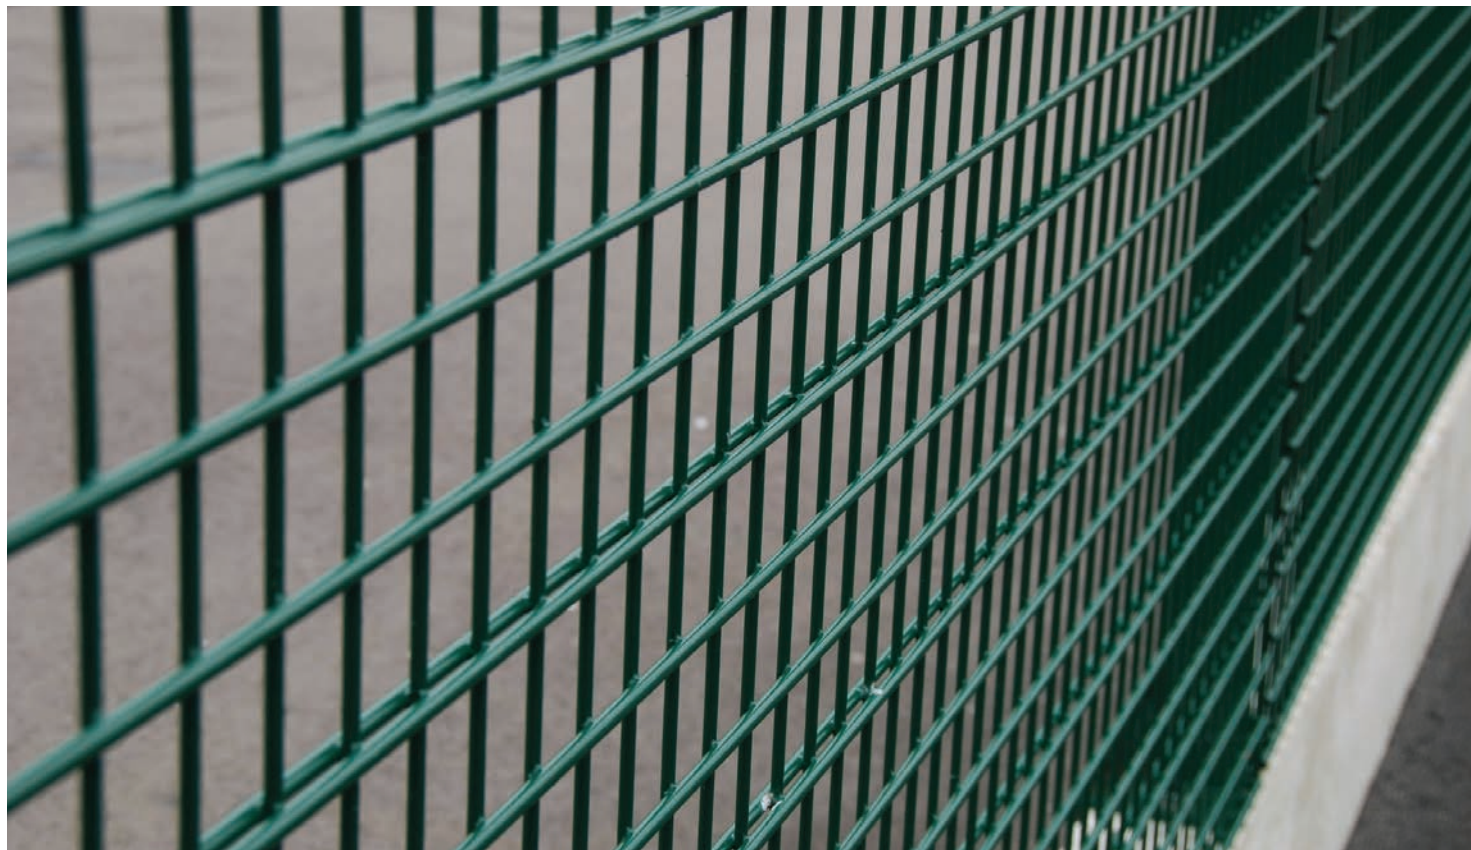

# EUROGUARD® REBOUND

Jacksons Euroguard® Rebound Fencing is an alternative to Chain Link Fencing, for high usage courts. The double wire gives Rebound more rigidity and reduces the vibration along the fence line and also capable of withstanding high impact sports i.e hockey or football. The mesh's aperture is small enough to prevent sports balls from escaping, but still allows the spectator to have an unobscured view.

- 50 x 66.6mm mesh at the base to 1200mm then reverts to 200 x 50mm above up to 2030mm
- Posts 80 x 60mm subject to height of fence
- Can be stepped to accommodate sloping ground
- Post can be adapted to mount CCTV cameras, lighting or physical security devices
- **25-year service life guarantee**

## PANELS

Euroguard® Rebound is constructed from double 8mm horizontal wire, 6mm vertical wire. Mesh 50 x 66.6mm at the base to a height of 1230mm which then reverts to 200 x 50mm