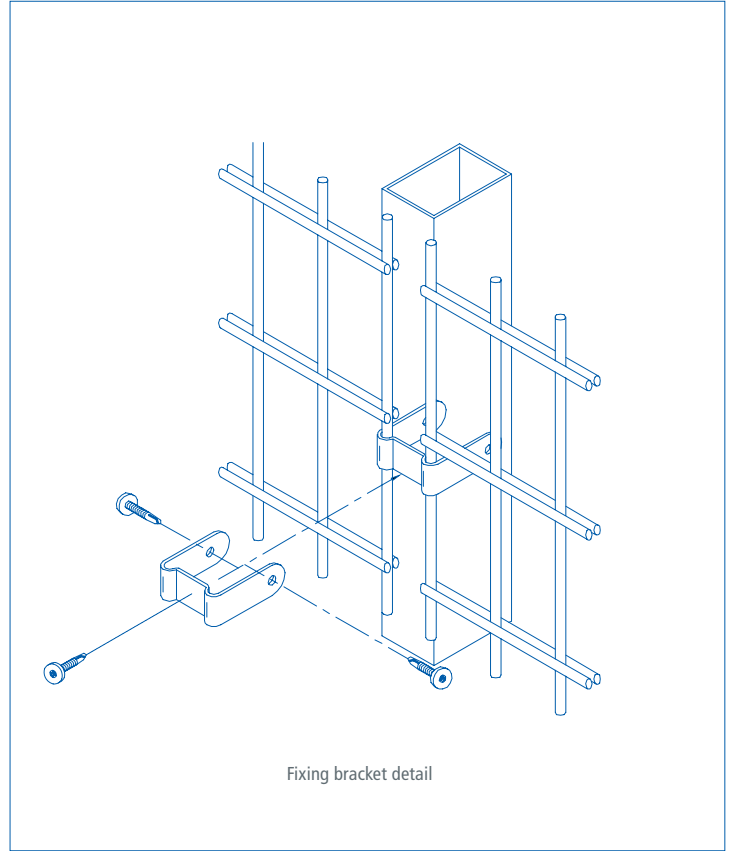

- 50 x 66.6mm mesh at the base to 1200mm then reverts to 200 x 50mm above up to 2030mm
- Posts 80 x 60mm subject to height of fence
- Can be stepped to accommodate sloping ground
- Post can be adapted to mount CCTV cameras, lighting or physical security devices
- **25-year service life guarantee**

## PANELS

Euroguard® Rebound is constructed from double 8mm horizontal wire, 6mm vertical wire. Mesh 50 x 66.6mm at the base to a height of 1230mm which then reverts to 200 x 50mm

## GATES

Matching gates available

HEIGHT (MM)	POST CENTRES (MM)	POST DIMENSIONS (MM)	OVERALL POST LENGTH (MM)
2030*	3010	80 x 60	2800

\*Mesh panels can be stacked up to 6m with posts designed to suit application