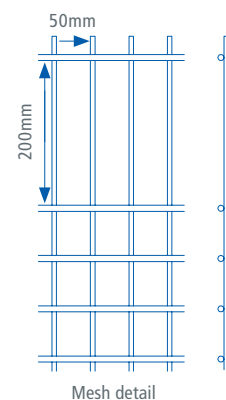

# EUROGUARD® REBOUND

Jacksons Euroguard® Rebound Fencing is an alternative to Chain Link Fencing, for high usage courts. The double wire gives Rebound more rigidity and reduces the vibration along the fence line and also capable of withstanding high impact sports i.e hockey or football. The mesh's aperture is small enough to prevent sports balls from escaping, but still allows the spectator to have an unobscured view.

- 50 x 66.6mm mesh at the base to 1200mm then reverts to 200 x 50mm above up to 2030mm
- Posts 80 x 60mm subject to height of fence
- Can be stepped to accommodate sloping ground
- Post can be adapted to mount CCTV cameras, lighting or physical security devices
- **25-year service life guarantee**

## PANELS

Euroguard® Rebound is constructed from double 8mm horizontal wire, 6mm vertical wire. Mesh 50 x 66.6mm at the base to a height of 1230mm which then reverts to 200 x 50mm

## GATES

Matching gates available

HEIGHT (MM)	POST CENTRES (MM)	POST DIMENSIONS (MM)	OVERALL POST LENGTH (MM)
2030*	3010	80 x 60	2800

\*Mesh panels can be stacked up to 6m with posts designed to suit application