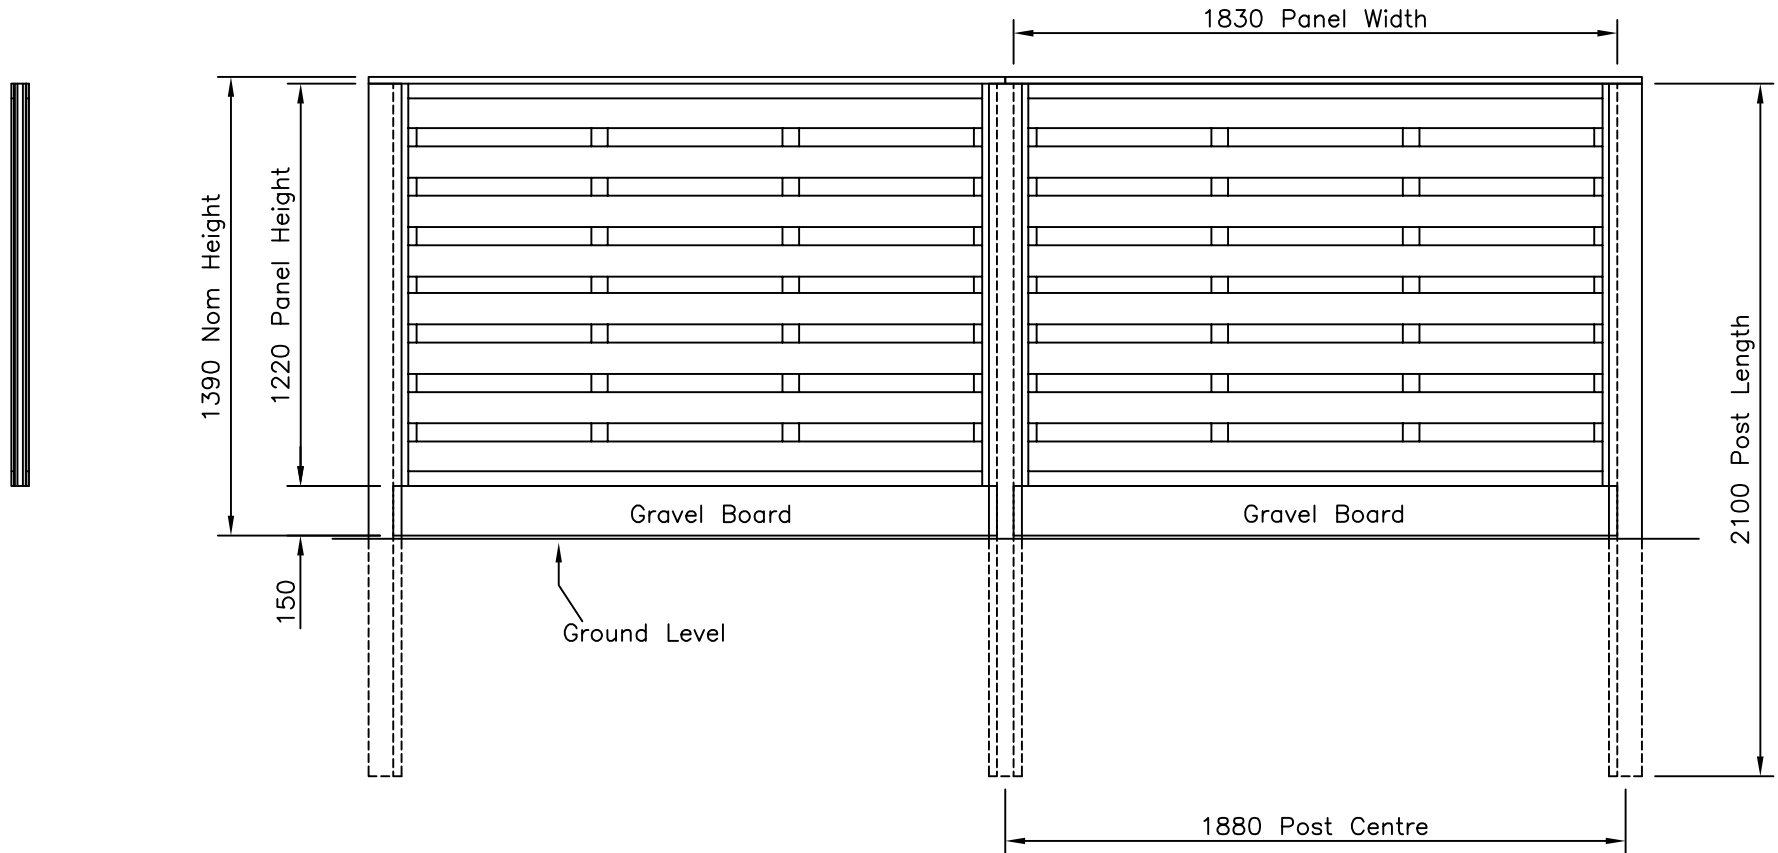

Side view.
Post omitted for clarity