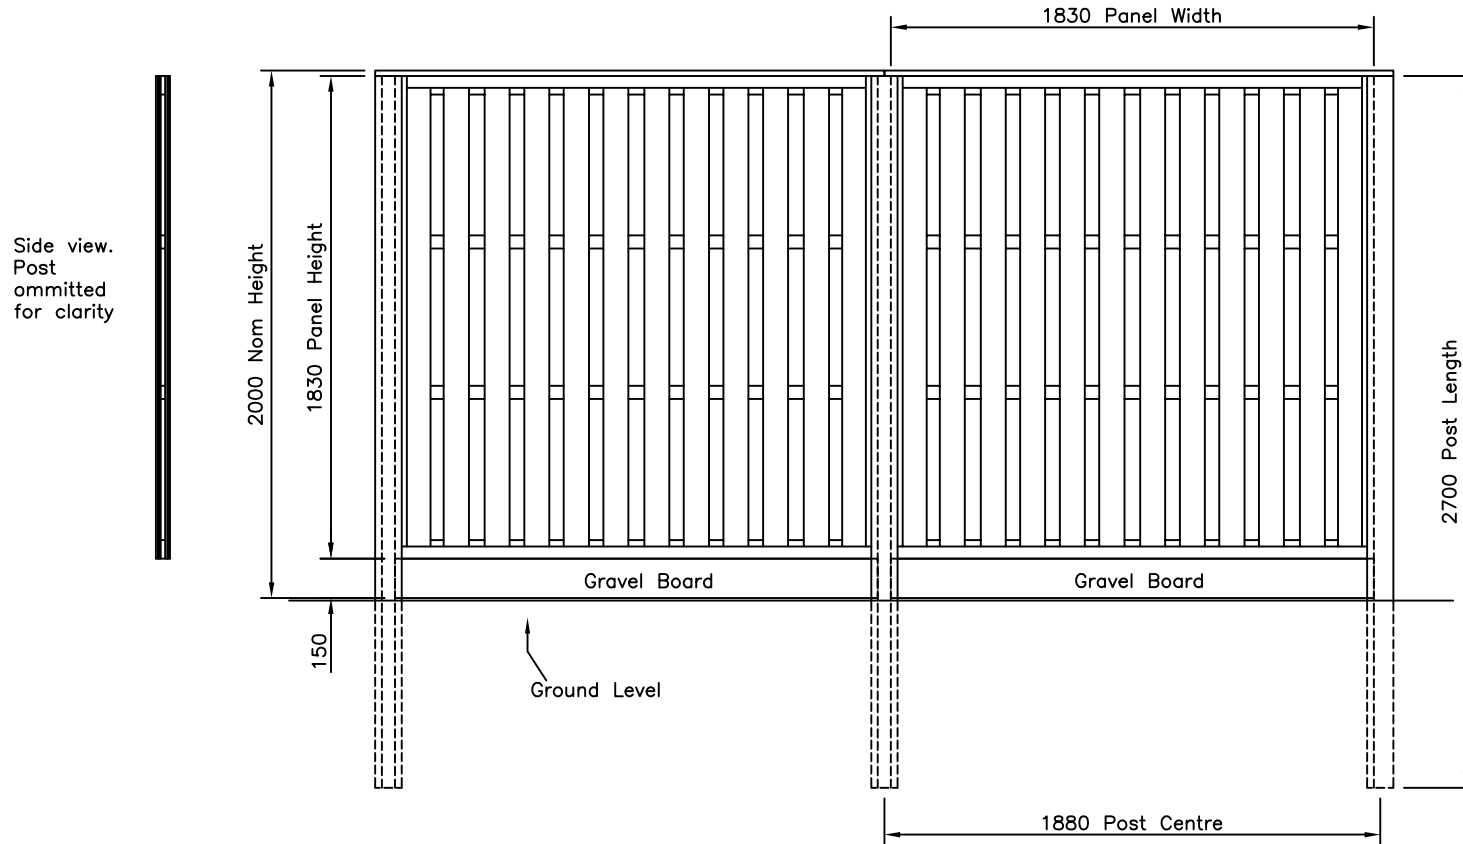

DO NOT SCALE – IF IN DOUBT ASK

Jacksons
FINE FENCING

Stowting Common
Near Ashford,
KENT. TN25 6BN
Telephone : 01233 750393
Fax: 01233 750403
Int. Tel : +44 (0)1233 750393

This Drawing is The Property Of H.S. Jackson & Son (Fencing) Ltd.
And May Not Be Copied Or Reproduced In Any Way Without Prior Written Permission.

Original Issue

Drawn	Di Day
Date	15/09/06
Checked	
Size	Scale 1:20
A3	U.O.S

TITLE 1830 mm H Hit & Miss Timber Fence
Sales Drawing

CUSTOMER

ACK No.

Drawing No.

06 J7/01042
4 of 8