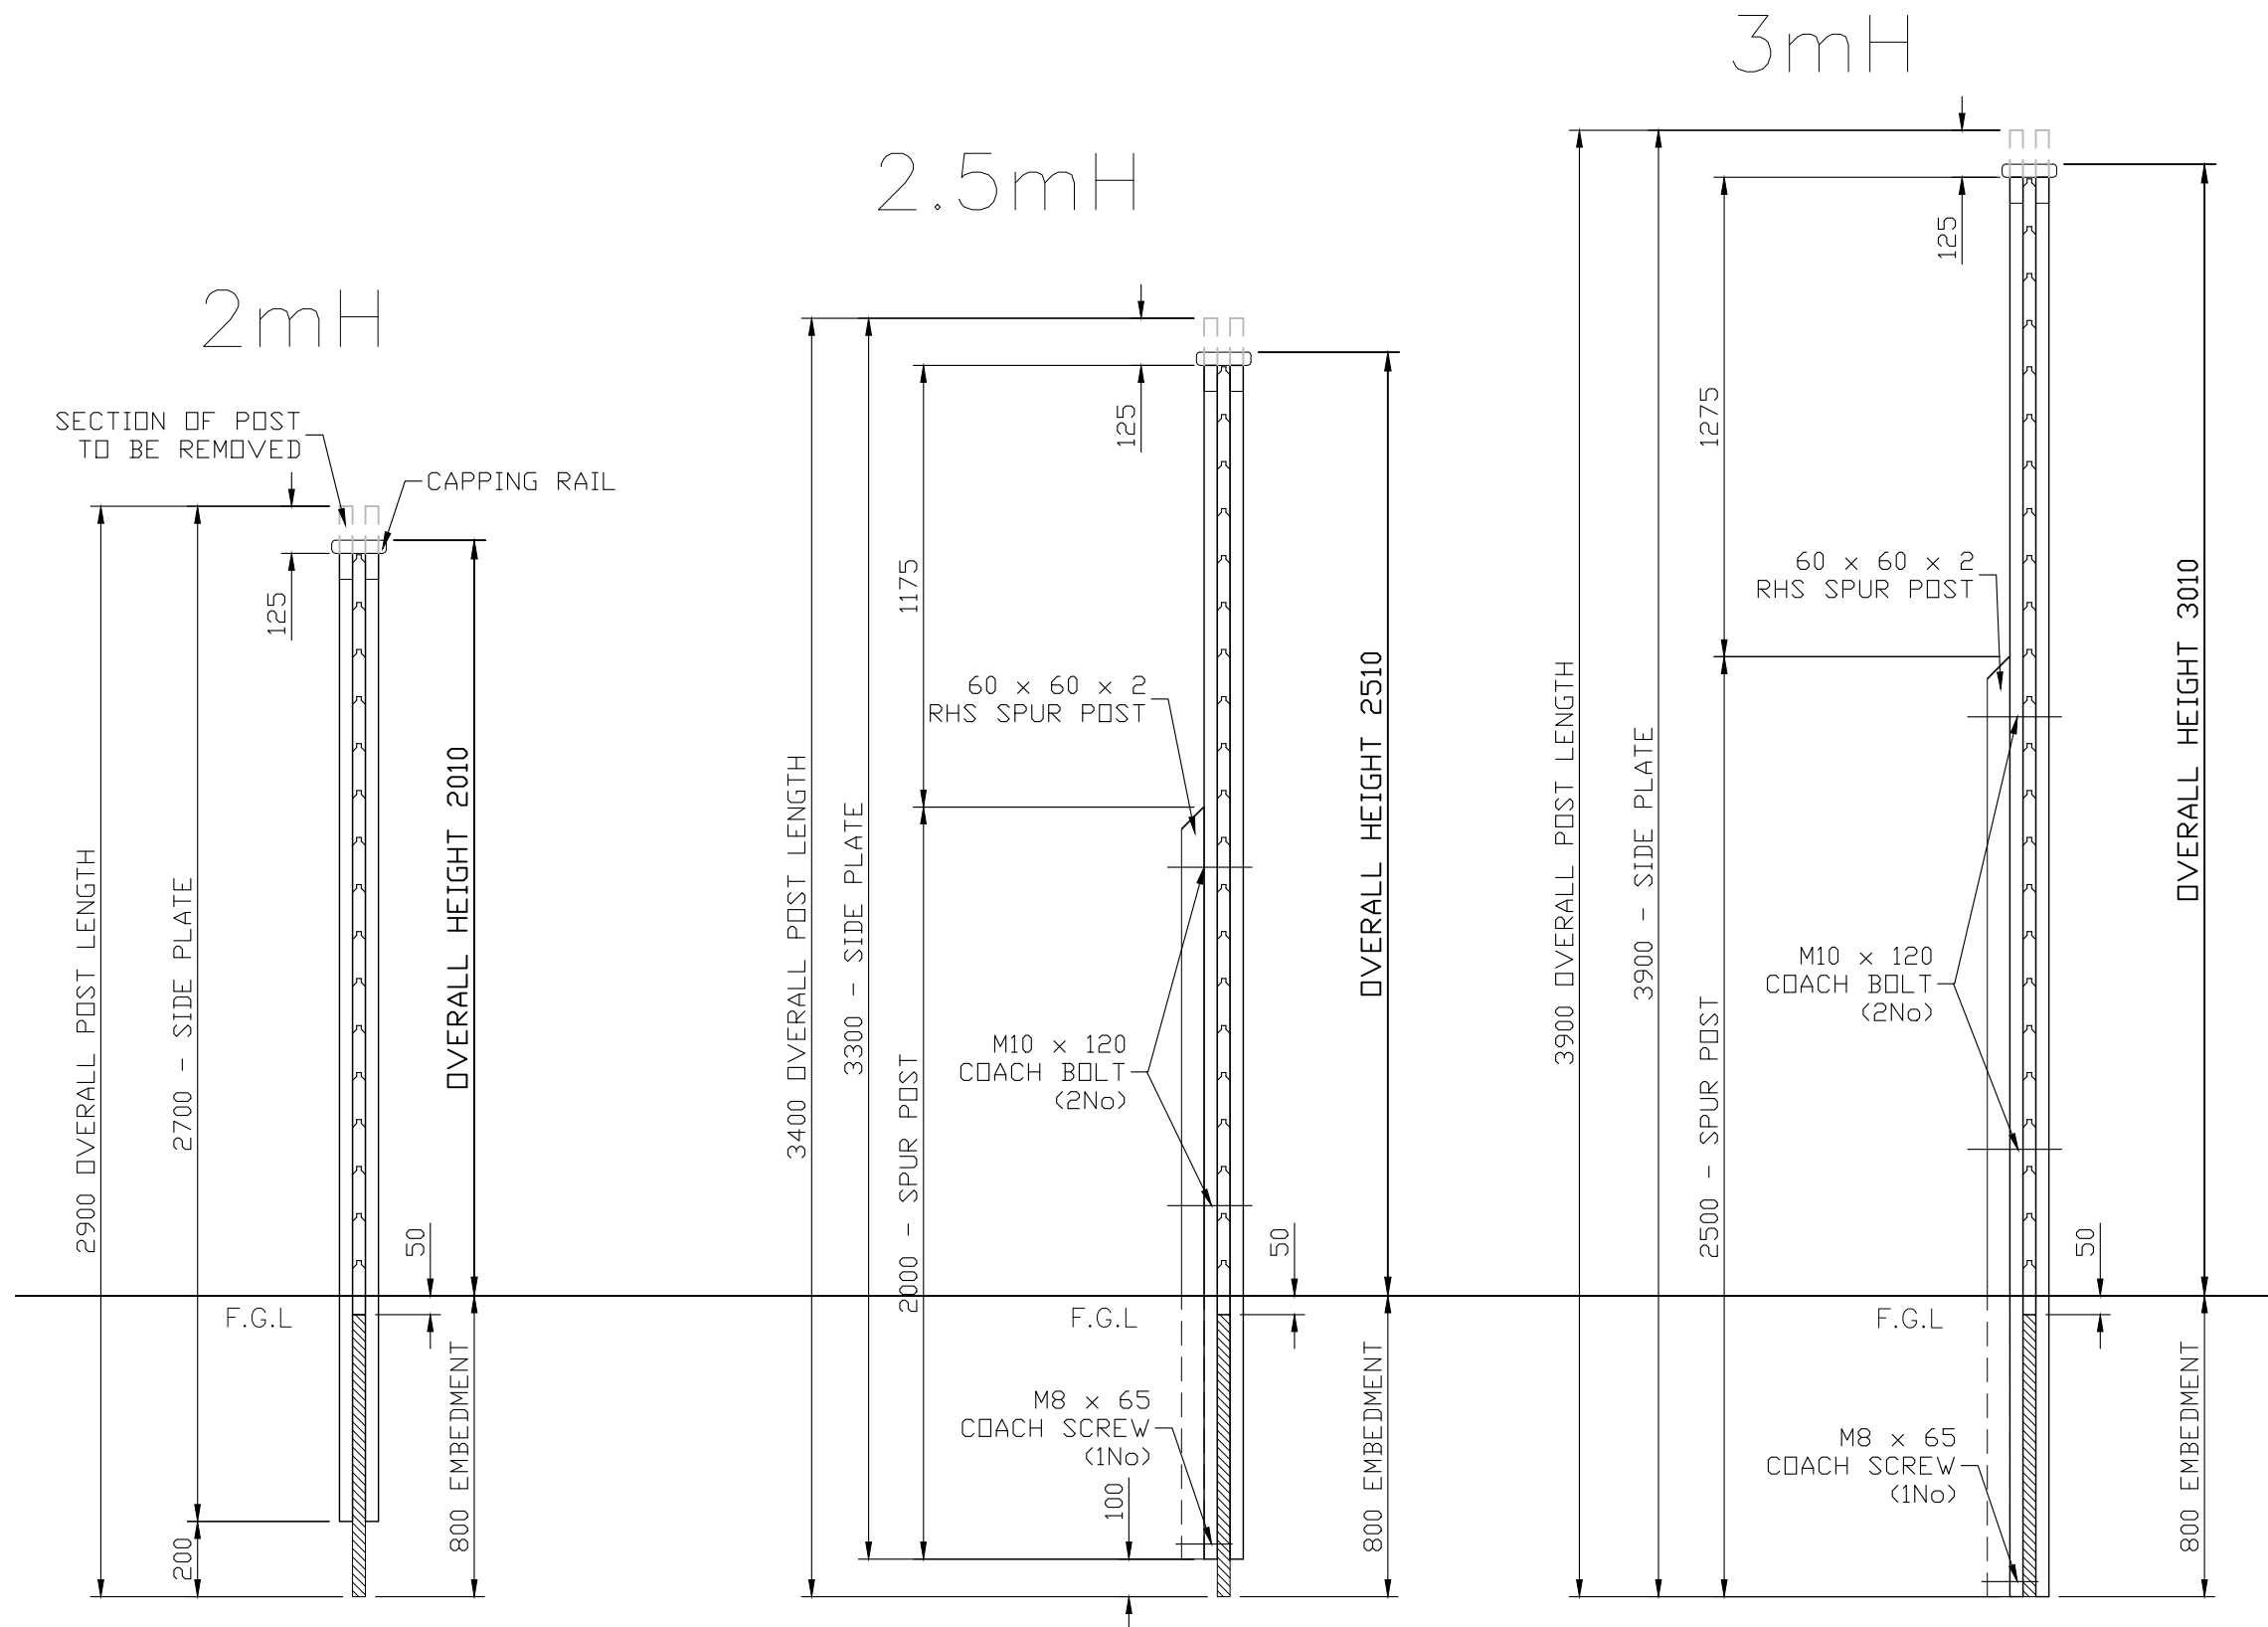

DO NOT SCALE – IF IN DOUBT ASK

Jacksons
FINE FENCING

Stowting Common
Near Ashford,
KENT. TN25 6BN
Telephone : 01233 750393
Fax: 01233 750403
Int. Tel : +44 (0)1233 750393

This Drawing Is The Property Of H.S. Jackson & Son (Fencing) Ltd.
And May Not Be Copied Or Reproduced In Any Way Without Prior Written Permission.

② 19/10/22 3.5 and 4mH Removed
① 12/04/17 SPURS UPDATED
① 16/03/07 ORIGINAL ISSUE

Drawn JR
Date 16/03/07
Checked
Size A3 Scale 1:20 U.O.S

TITLE SECTION THROUGH ACOUSTIC FENCING SYSTEM – VARIOUS HEIGHTS
CUSTOMER
ACK No.
Drawing No. 06 J7/04172
1 of 3