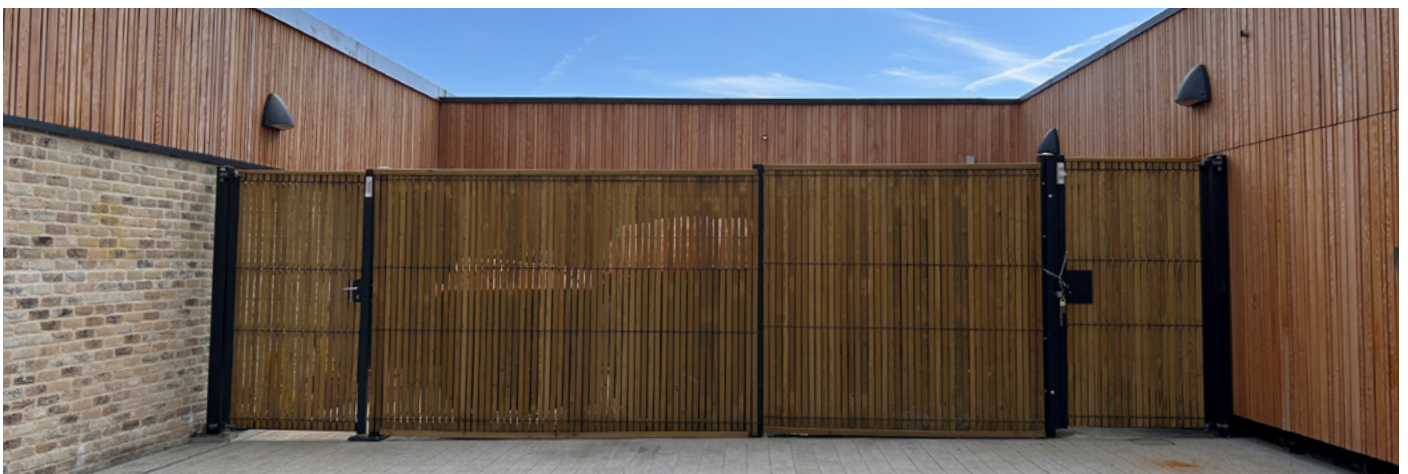

Until 1898, the land on which Victoria Park is now situated was a mixture of arable, pasture and orchard fields. The park was originally enclosed by cast iron fencing made by a local firm, but now the park perimeter is open.

Keeping with the tradition of purchasing products from local suppliers, Jacksons Fencing, with headquarters just 15 miles away, was specified by the architect to supply its EuroGuard® Combi fencing and gates to provide security around the café and nursery building.