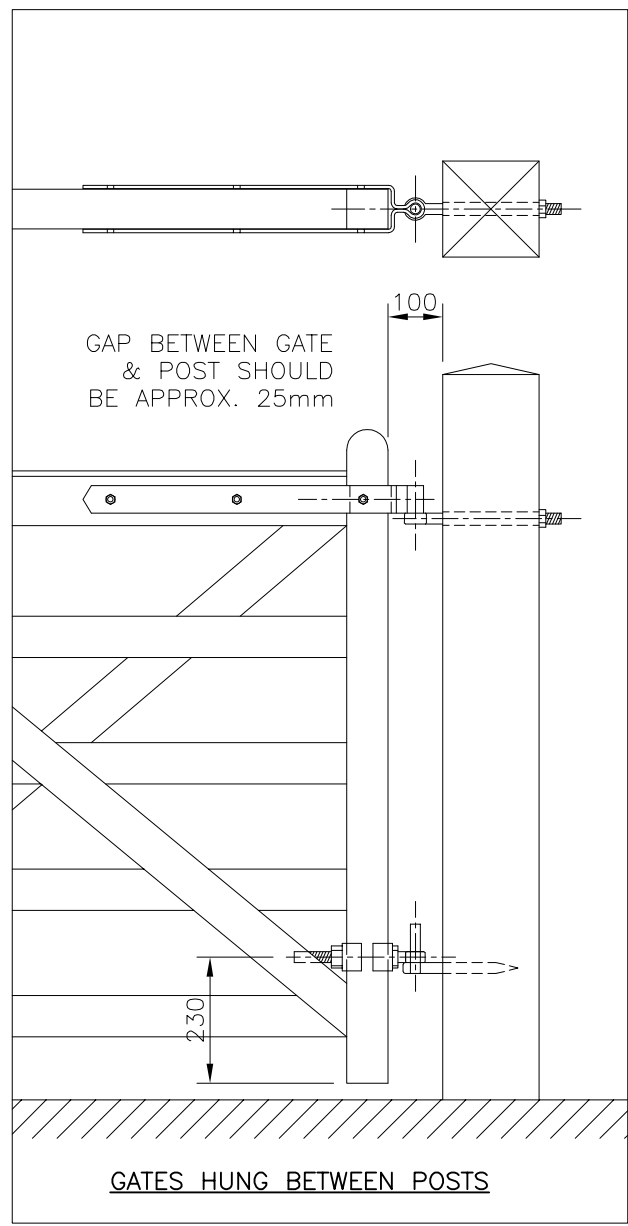

GATES HUNG ON BACK OF POSTS

GATES HUNG BETWEEN POSTS

Drawn Liam	Checked		23/01/06 ORIGINAL ISSUE
Date 23/01/06	Size A3	Scale 1:10 U.O.S	

DO NOT SCALE – IF IN DOUBT ASK

Jacksons
FINE FENCING

Stowting Common, Near Ashford,
KENT. TN25 6BN
Telephone : 01233 750393
Fax: 01233 750403
Int. Tel : +44 (0)1233 750393

TITLE Between Post Installation Details
for Timber Entrance Gates (D/L)

CUSTOMER
ACK No.

Drawing No.
06 J7/02139
4 of 4

This Drawing Is The Property Of H.S. Jackson & Son (Fencing) Ltd.
And May Not Be Copied Or Reproduced In Any Way Without Prior Written Permission.