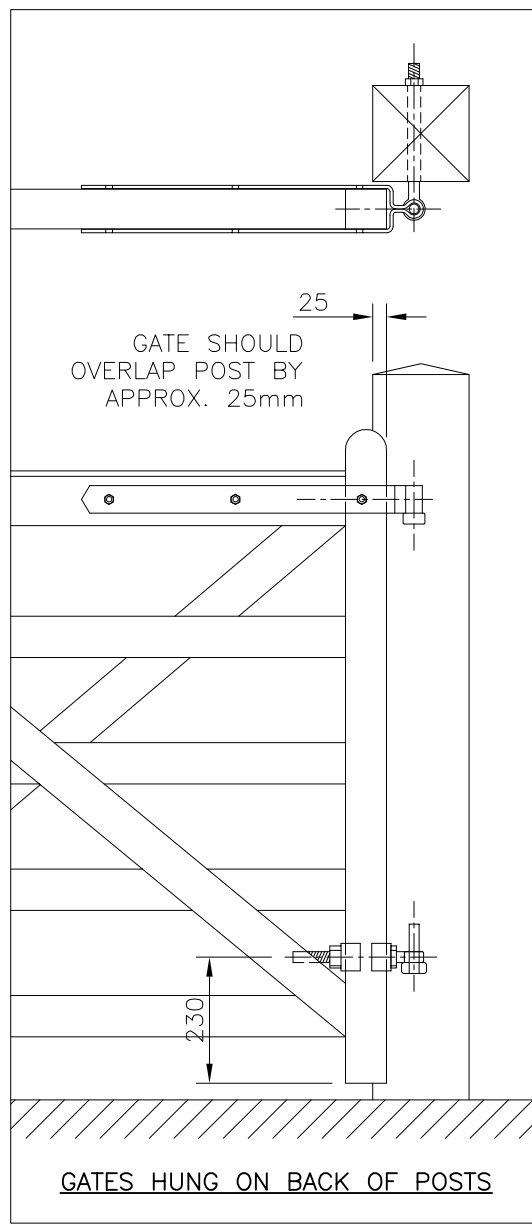

GATES HUNG ON BACK OF POSTS

GATES HUNG BETWEEN POSTS

Drawn Liam	Checked		23/01/06 ORIGINAL ISSUE
Date 23/01/06	Size A3	Scale 1:10 U.O.S	

DO NOT SCALE – IF IN DOUBT ASK

Jacksons
FINE FENCING

Stowting Common, Near Ashford,
KENT. TN25 6BN
Telephone : 01233 750393
Fax: 01233 750403
Int. Tel : +44 (0)1233 750393

TITLE Between Post Installation Details
for Timber Entrance Gates (D/L)

CUSTOMER
ACK No.

Drawing No.
06 J7/02139
4 of 4

This Drawing Is The Property Of H.S. Jackson & Son (Fencing) Ltd.
And May Not Be Copied Or Reproduced In Any Way Without Prior Written Permission.