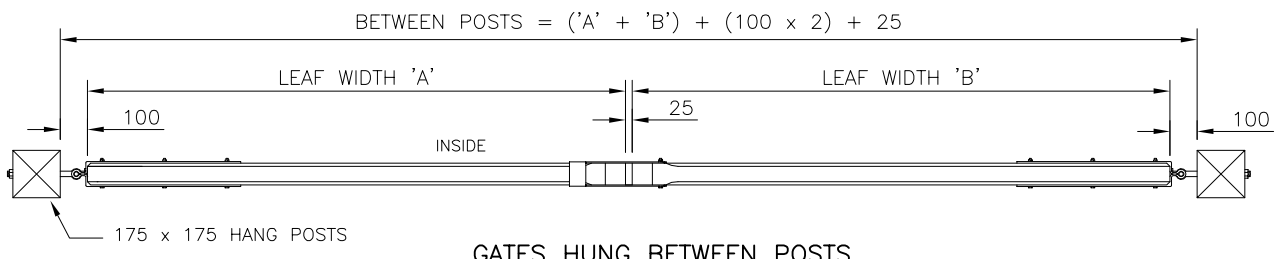

GATES HUNG ON BACK OF POSTS

GATES HUNG BETWEEN POSTS

Drawn Liam	Checked		23/01/06 ORIGINAL ISSUE
Date 23/01/06	Size A3	Scale 1:10 U.O.S	

DO NOT SCALE – IF IN DOUBT ASK

Jacksons
FINE FENCING

Stowting Common, Near Ashford,
KENT. TN25 6BN
Telephone : 01233 750393
Fax: 01233 750403
Int. Tel : +44 (0)1233 750393

TITLE Between Post Installation Details
for Timber Entrance Gates (D/L)

CUSTOMER
ACK No.

Drawing No.
06 J7/02139
4 of 4

This Drawing Is The Property Of H.S. Jackson & Son (Fencing) Ltd.
And May Not Be Copied Or Reproduced In Any Way Without Prior Written Permission.