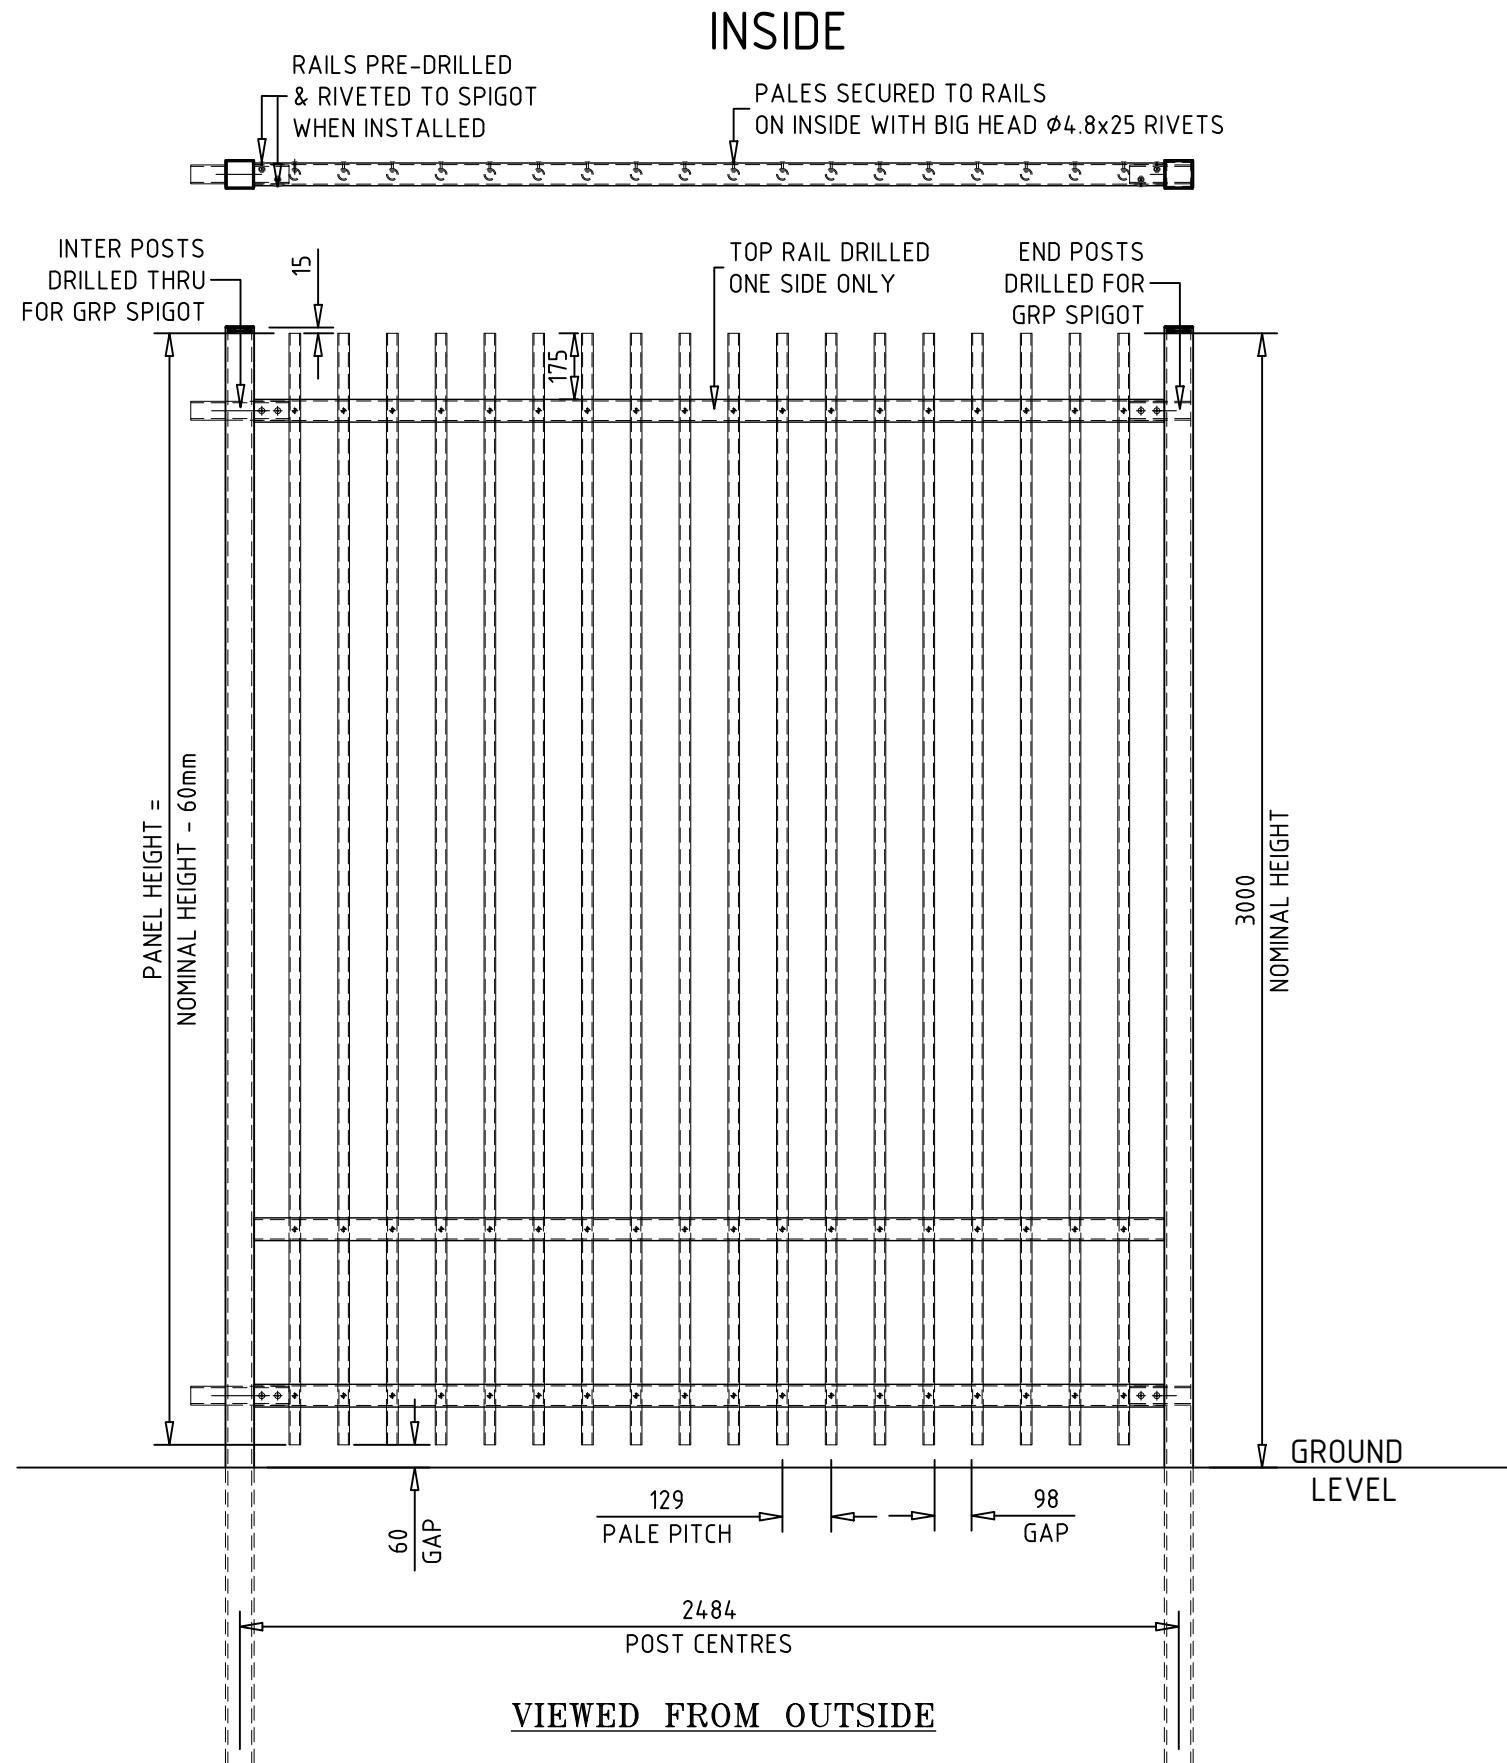

FOR CHANGE OF DIRECTION OR CORNERS - DOUBLE POST

**NOTES.**

ALL DIMENSIONS ARE IN mm (UNO)  
GAPS UNDER GATES & FENCING ARE NOMINAL DUE TO GROUND LEVELS.

**MATERIALS.**

FENCE POST: GRP BOX PROFILE-76x76x6.35  
FENCE RAILS: GRP BOX PROFILE-60x60x4.25  
PALES: GRP TUBE PROFILE- $\phi 31 \times 3$  WALL  
SPIGOTS: GRP TUBE PROFILE -  $\phi 50 \times 4$  WALL

Drawn	PW
Date	11/07/18
Checked	
Size	Scale
A3	1:18 U.O.S

TITLE	GRP BARBICAN IMPERIAL FENCING SALES DRAWING
CUSTOMER	ACK No.
Drawing No.	

This Drawing Is The Property Of H.S. Jackson & Son (Fencing) Ltd, And May Not Be Copied Or Reproduced In Any Way Without Prior Written Permission.