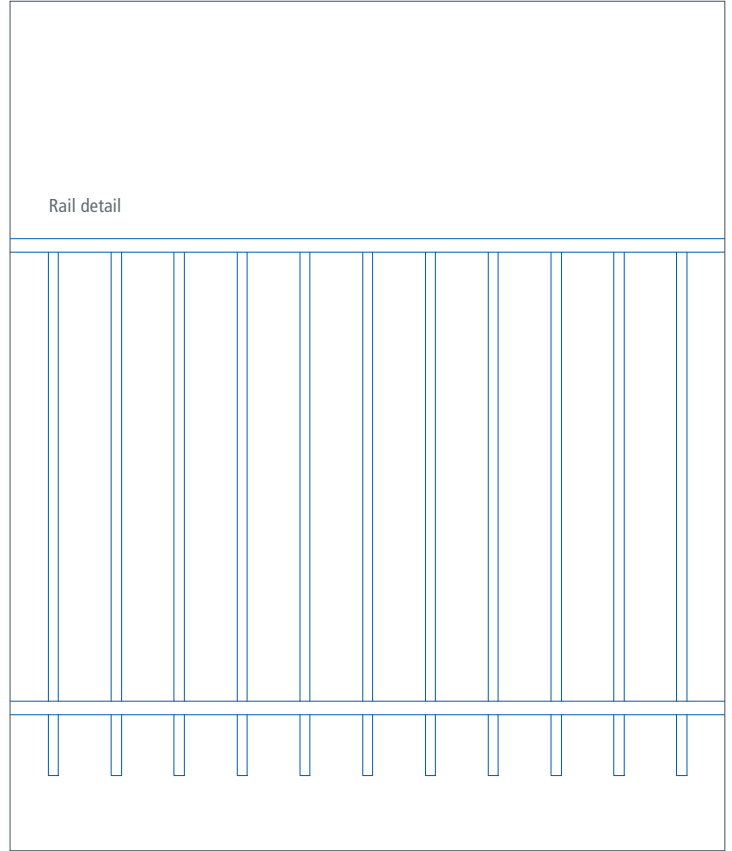

HEIGHT (MM)	POST CENTRES (MM)	POST DIMENSIONS (MM)	OVERALL POST LENGTH (MM)
1000	3000	60 x 60	1600
1250	3000	60 x 60	1850

POST OPTIONS

- Overlength set in concrete as standard
- Cranked to suit wall mounting

FINISHES

- Hot dip galvanised to BS EN ISO 1461 as standard
- Hot dip galvanised and powder coated to BS EN 13438
- Marine coat for installations within 500m of salt water or an estuary

STANDARD COLOURS

- Black RAL 9005
- Green RAL 6005
- Other colours are available on request