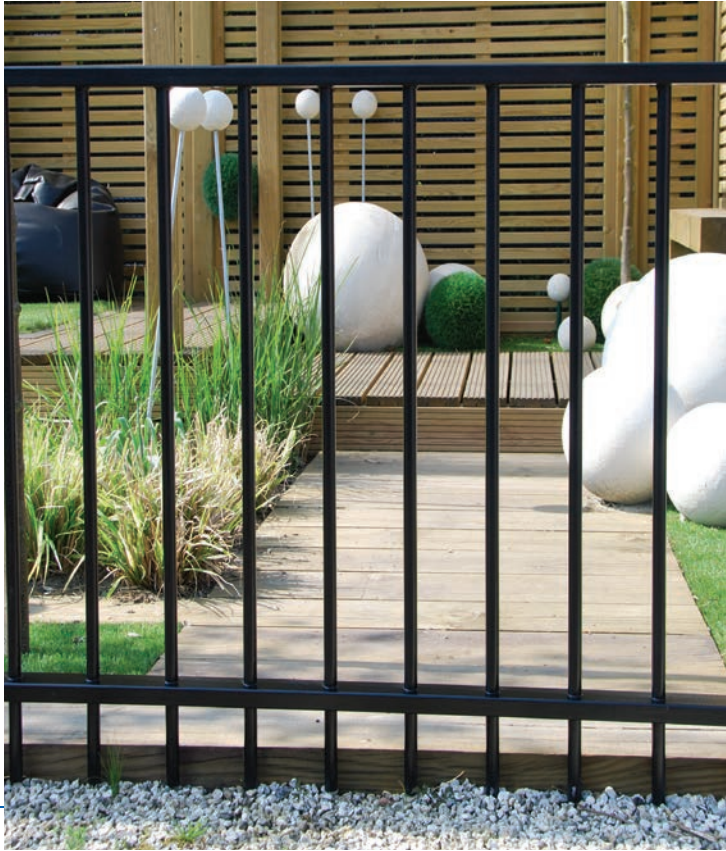

HEIGHT (MM)	POST CENTRES (MM)	POST DIMENSIONS (MM)	OVERALL POST LENGTH (MM)
1000	3000	60 x 60	1600
1250	3000	60 x 60	1850

POST OPTIONS

- Overlength set in concrete as standard
- Cranked to suit wall mounting

FINISHES

- Hot dip galvanised to BS EN ISO 1461 as standard
- Hot dip galvanised and powder coated to BS EN 13438
- Marine coat for installations within 500m of salt water or an estuary

STANDARD COLOURS

- Black RAL 9005
- Green RAL 6005
- Other colours are available on request