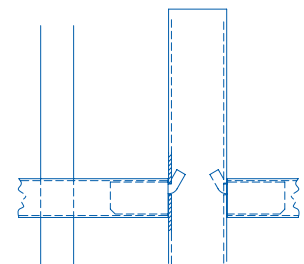

- Standard height 1000mm and 1250mm
- 119mm pale pitch
- 19mm pales
- 25-year service life guarantee

Post to panel fixings

### PANELS

Sentry® Residential panels have two horizontal rectangular hollow section rails 50x25mm at 3m centres. Vertical round hollow sections have a 19mm diameter pales.

### GATES

Matching gates available

HEIGHT (MM)	POST CENTRES (MM)	POST DIMENSIONS (MM)	OVERALL POST LENGTH (MM)
1000	3000	60 x 60	1600
1250	3000	60 x 60	1850