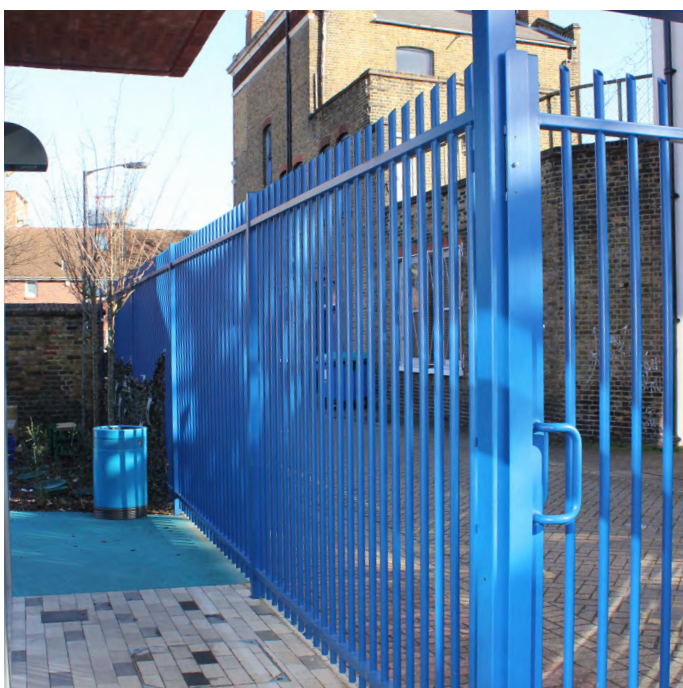

Barbican® Imperial