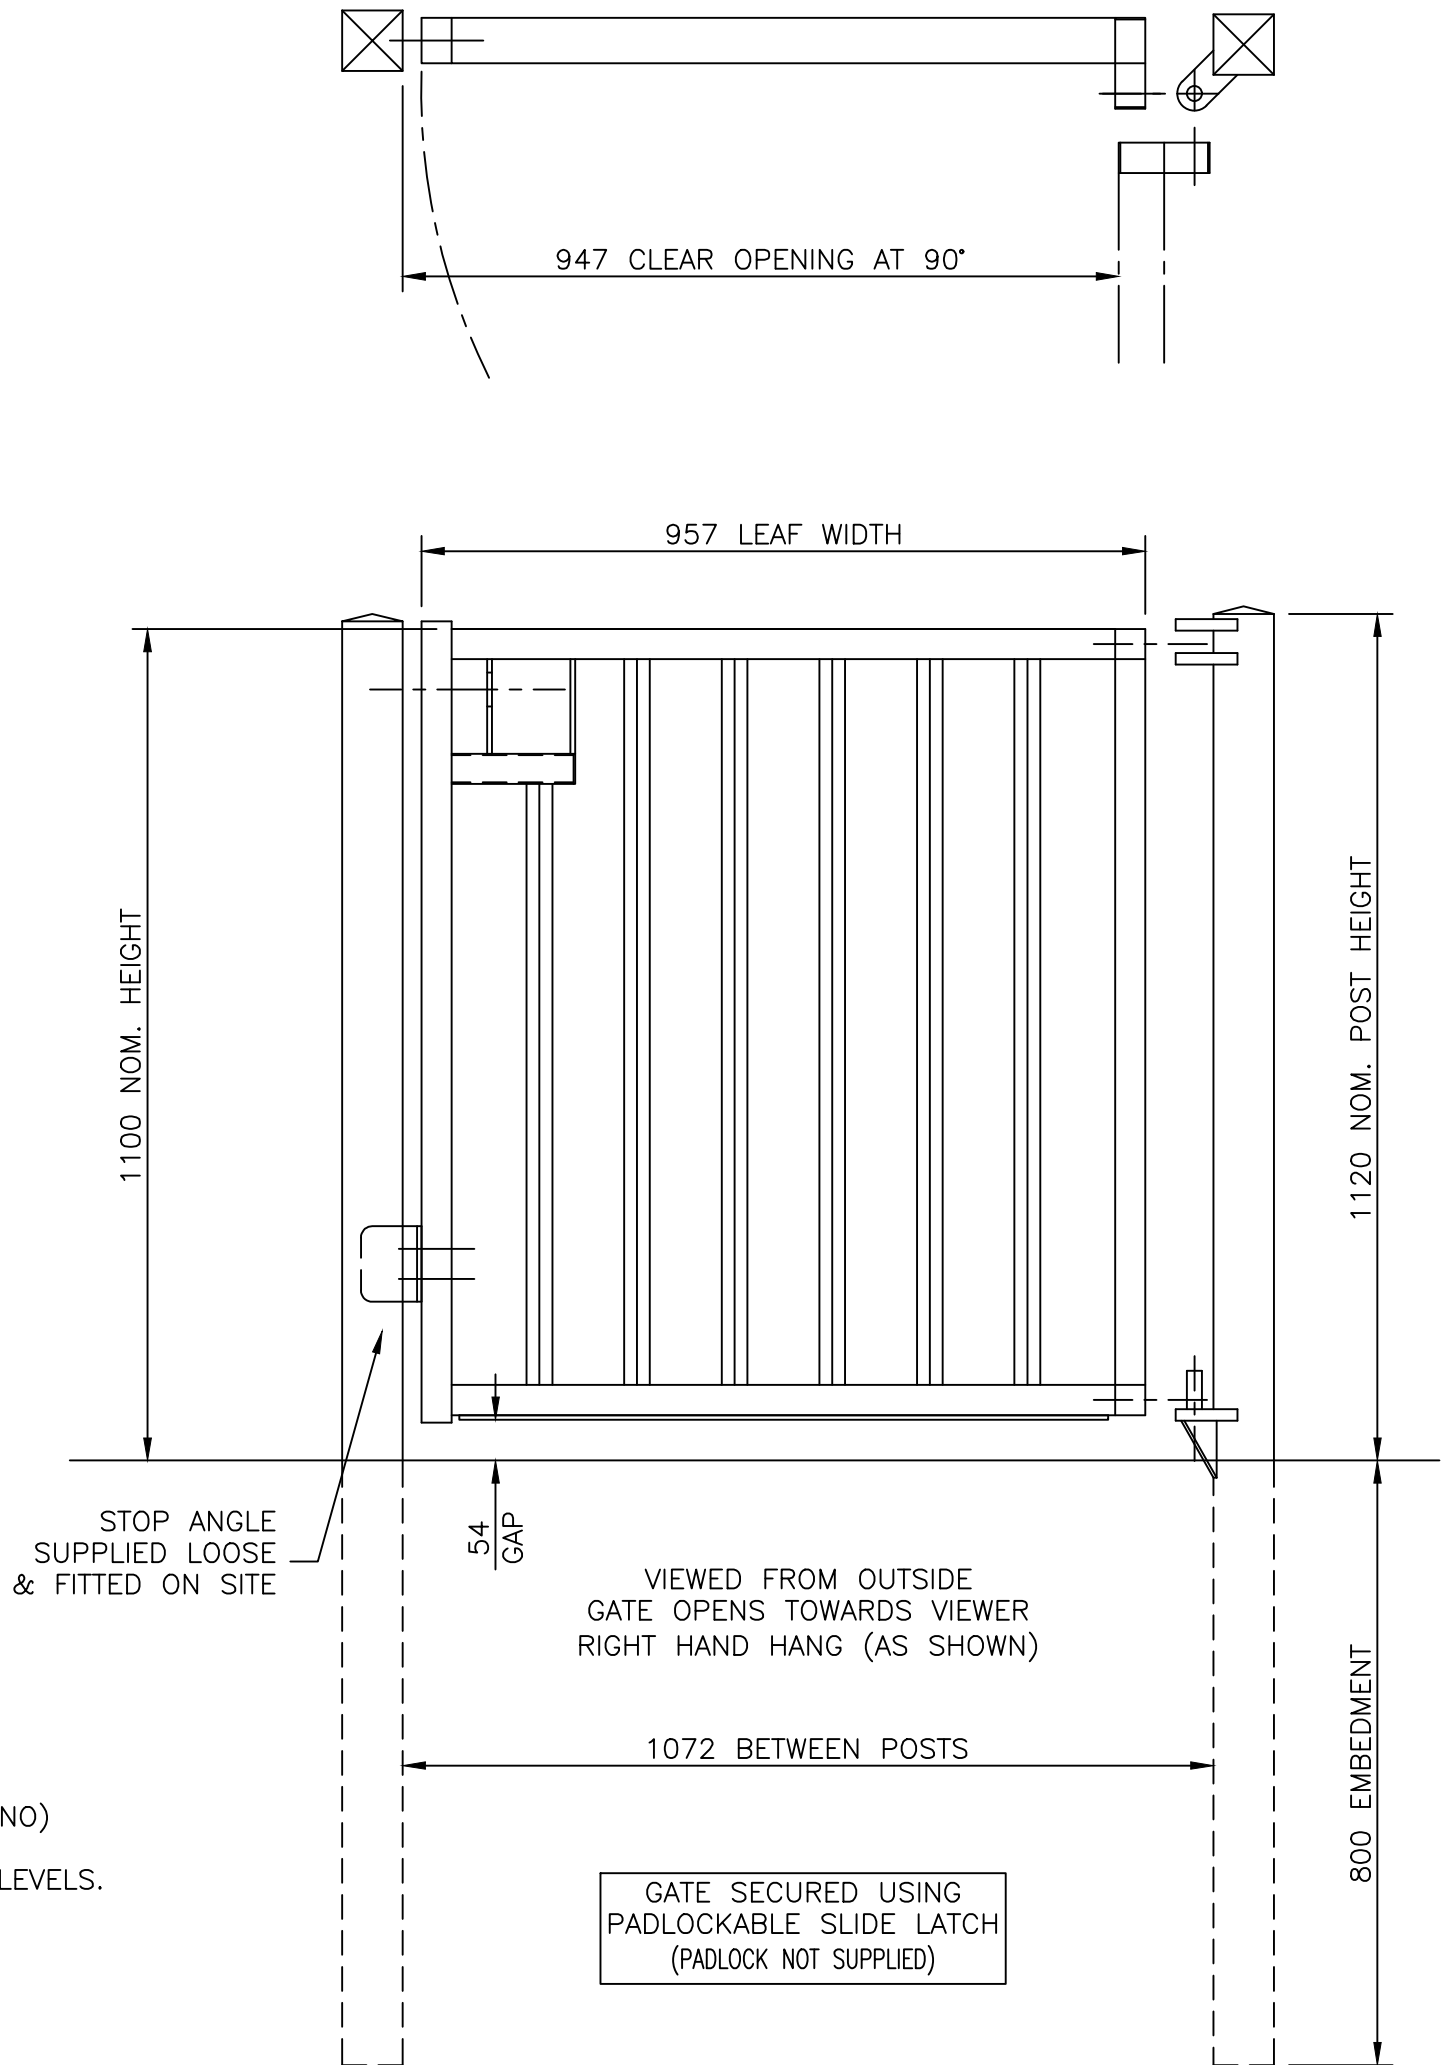

INSIDE

**NOTES.**

ALL DIMENSIONS ARE IN mm (UNO)  
GAPS UNDER GATES & FENCING  
ARE NOMINAL DUE TO GROUND LEVELS.

**MATERIALS.**

GATE POSTS: 80 x 80 SHS  
RAILS: 60 x 40 RHS  
STILES: 60 x 64 RHS  
PALES: 25 x 25 SHS

**FINISH.**

GALVANISED TO BS EN ISO 1461  
POWDER COATED: MULTI-COLOURED  
(FRAME & POSTS: GREEN RAL 6005  
PALES: BLUE RAL 5010, YELLOW RAL 1018  
& RED RAL 3020)

**MULTI-COLOURED PLAYTIME METAL SINGLE GATE**

TITLE	SALES DRAWING
MULTI-COLOURED PLAYTIME METAL SINGLE GATE – SLIDE LATCH	
CUSTOMER	Drawing No.
	J8/02055
ACK No.	Sheet 1h