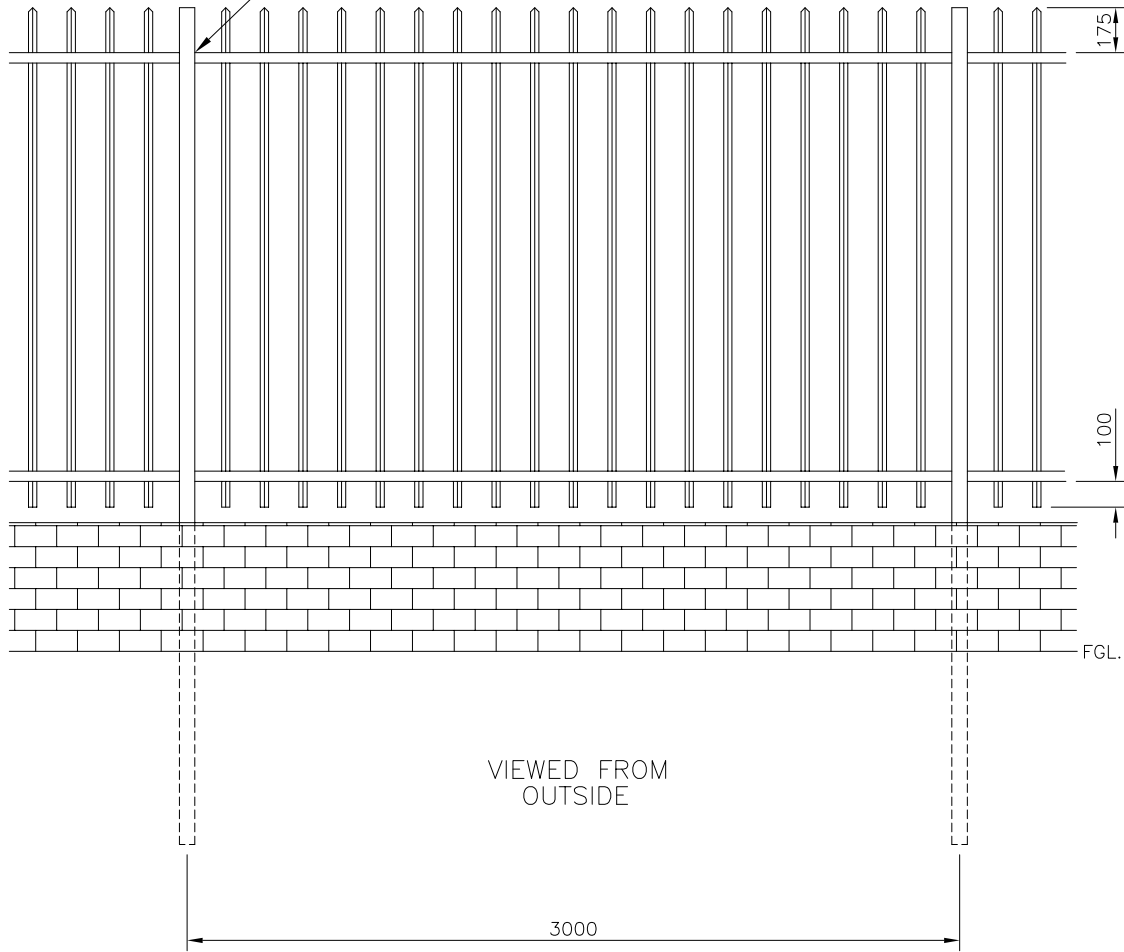

DO NOT SCALE - IF IN DOUBT ASK

PANELS CONNECTED TO THE POSTS WITH INTERNAL CONNECTORS TO SUIT.

BARBICAN FENCING

Jacksons
FINE FENCING

Stowting Common
Near Ashford,
KENT. TN25 6BN
Telephone : 01233 750393
Fax: 01233 750403
Int. Tel : +44 (0)1233 750393

Drawn S.Leeper
Date 06/06/06
Checked
Size A3 Scale N.T.S. U.O.S.

TITLE SALES INTERMEDIATE CRANKED POST FOR BARBICAN FENCING
CUSTOMER
ACK No.
Drawing No. J1/01074
SHEET 1 OF 3