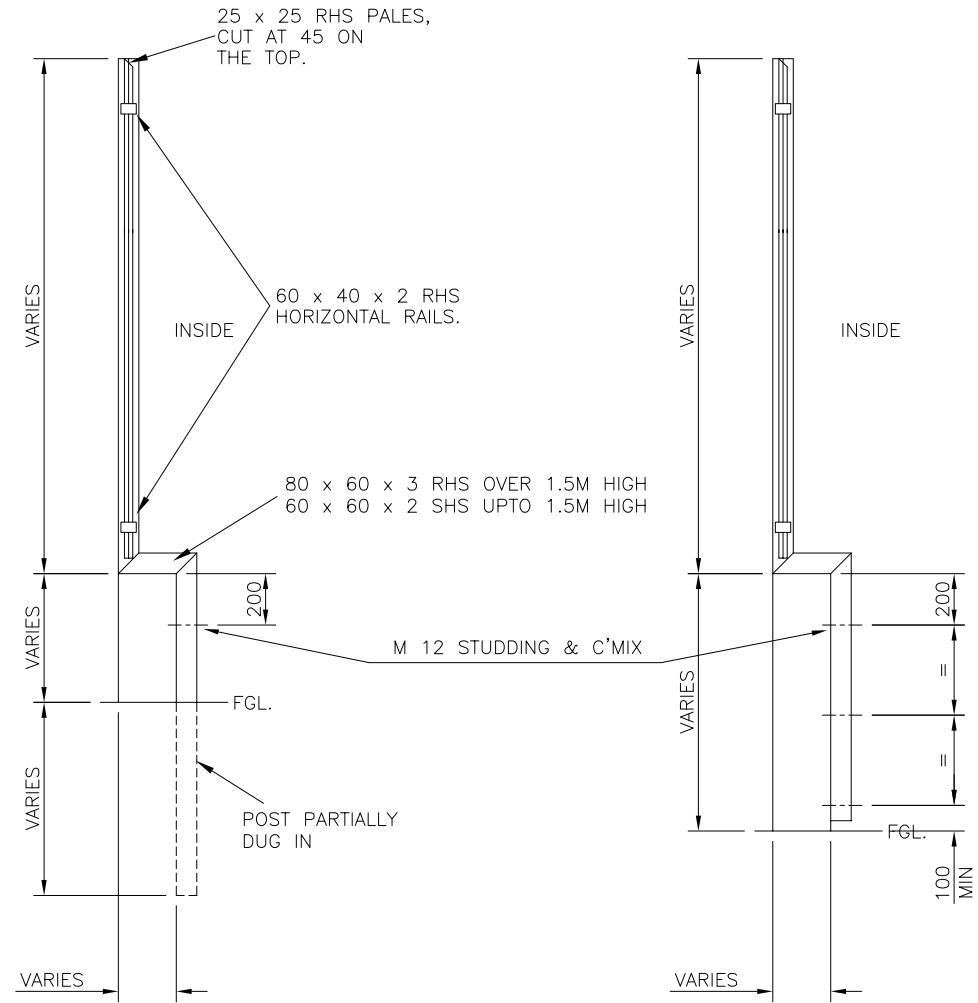

DO NOT SCALE - IF IN DOUBT ASK

PANELS CONNECTED TO THE POSTS WITH INTERNAL CONNECTORS TO SUIT.

BARBICAN FENCING

Jacksons
FINE FENCING

Stowting Common
Near Ashford,
KENT. TN25 6BN
Telephone : 01233 750393
Fax: 01233 750403
Int. Tel : +44 (0)1233 750393

This Drawing Is The Property Of H.S. Jackson & Son (Fencing) Ltd.
And May Not Be Copied Or Reproduced In Any Way Without Prior Written Permission.

① 16/09/06 Hole Positions Added
② 06/06/06 Original Issue

Drawn S.Leeper
Date 06/06/06
Checked
Size A3 Scale N.T.S. U.O.S.

TITLE SALES INTERMEDIATE CRANKED POST FOR BARBICAN FENCING
CUSTOMER
ACK No.
Drawing No. J1/01074
SHEET 1 OF 3