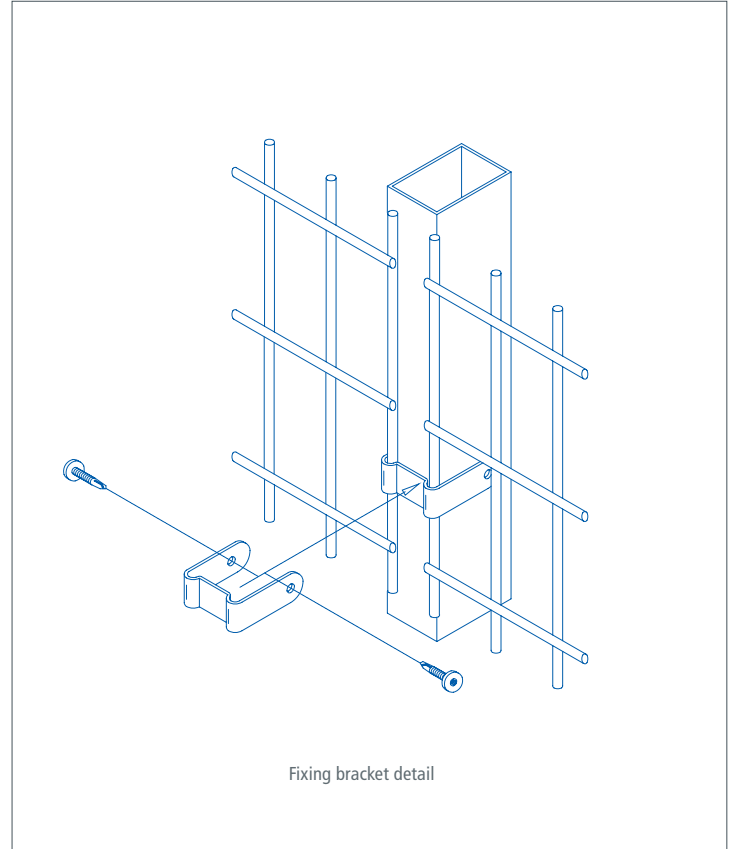

HEIGHT (MM)	POST CENTRES (MM)	TIMBER SLATS (MM)	POST DIMENSIONS (MM)	OVERALL POST LENGTH (MM)
1585	3054	40 x 17	80 x 60 (plus spur post*)	2100
1870	3054	40 x 17	80 x 60 (plus spur post*)	2500
2070	3054	40 x 17	80 x 60 (plus spur post*)	2800
2470	3054	40 x 17	80 x 60 (plus spur post*)	3300
3170	3054	40 x 17	120 X 60 (plus spur post**)	3900

*Spur post size - 80 x 60mm

** Spur post size - 120 x 60mm

POST OPTIONS

- Overlength set in concrete as standard
- Baseplated to bolt down onto concrete
- Cranked to suit wall mounting

FINISHES

- Panels are Galfan® zinc alloy coated to BS EN 10244-2:2009 class A
- Galvanised and powder coated to BS EN 13438
- Marine coat for installations within 500m of salt water or an estuary

STANDARD COLOURS

- Black RAL 9005
- Green RAL 6005
- Other colours are available on request