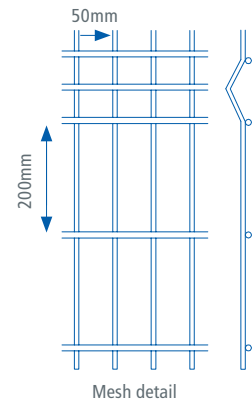

- Welded mesh panels with timber slats
- Mesh 200 x 50mm centres with 45mm gap, 5mm wire (wire measured prior to coating)
- Unique vandal-proof panel to post fixing
- Can be stepped to accommodate sloping ground
- Posts can be customised for Barbed wire / Razor wire / Rota Spike® / Alarm-aFence®
- Panels can be topped with Viper Spike® / Cobra Spike®
- **25 year Service Life and Jakcure® guarantee**

## PANELS

Mesh panels with 'V' profile with 3 - 4 reinforcing folds (subject to height) are made using 5mm horizontal and vertical wires with 195 x 45mm aperture, welded at intersections.

40 x 17mm timber slats are treated using our Jakcure® treatment process guaranteeing the timber for 25 years against rot or insect attack.

## GATES

Matching gates available

HEIGHT (MM)	POST CENTRES (MM)	TIMBER SLATS (MM)	POST DIMENSIONS (MM)	OVERALL POST LENGTH (MM)
1585	3054	40 x 17	80 x 60 (plus spur post*)	2100
1870	3054	40 x 17	80 x 60 (plus spur post*)	2500
2070	3054	40 x 17	80 x 60 (plus spur post*)	2800
2470	3054	40 x 17	80 x 60 (plus spur post*)	3300
3170	3054	40 x 17	120 X 60 (plus spur post**)	3900

\*Spur post size - 80 x 60mm

\*\* Spur post size - 120 x 60mm