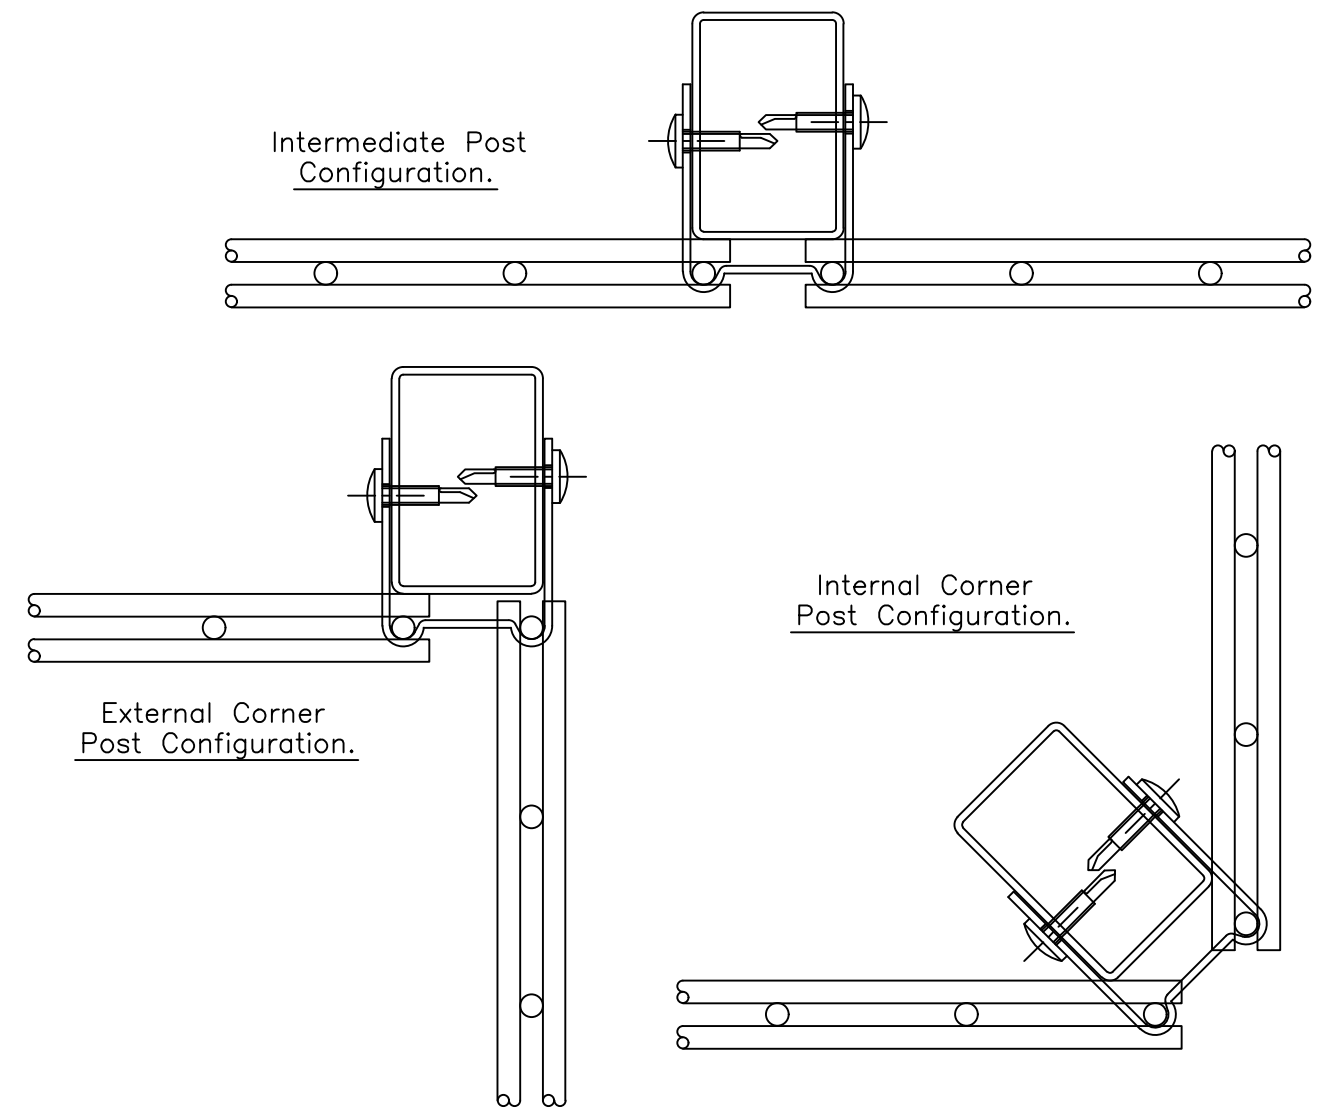

Fence Height.	Post Section.	No. Of Clips Per Post.
1.2 to 1.8mH	60 x 40 RHS	3
2 to 2.5mH	60 x 40 RHS	4
Above 2.5mH	80 x 60 RHS	5

Jacksons Fencing

Stowting Common, Near Ashford,
Kent. TN25 6BN
Telephone: 01233 750393
Fax: 01233 750403
www.jacksons-fencing.co.uk
www.jacksons-security.co.uk

DO NOT SCALE – IF IN DOUBT ASK

- ④ 20/02/2020 NEW BORDER + NOTES
- ③ 19/02/15 2mH CLIPS NOW 4
- ② 06/12/10 CORRECTED
- ① 08/02/10 SHEET No.
- ① 20/09/01 ORIGINAL ISSUE

Drawn CAJ
Date 20/09/2001
Checked CJ
Size A3 Scale 1:2 U.O.S

TITLE GENERAL EUROGUARD LAYOUT DETAILS
FOR WRAPAROUND FIXING CLIPS

CUSTOMER
ACK No.

Drawing No.
J6/01044
Sheet 3