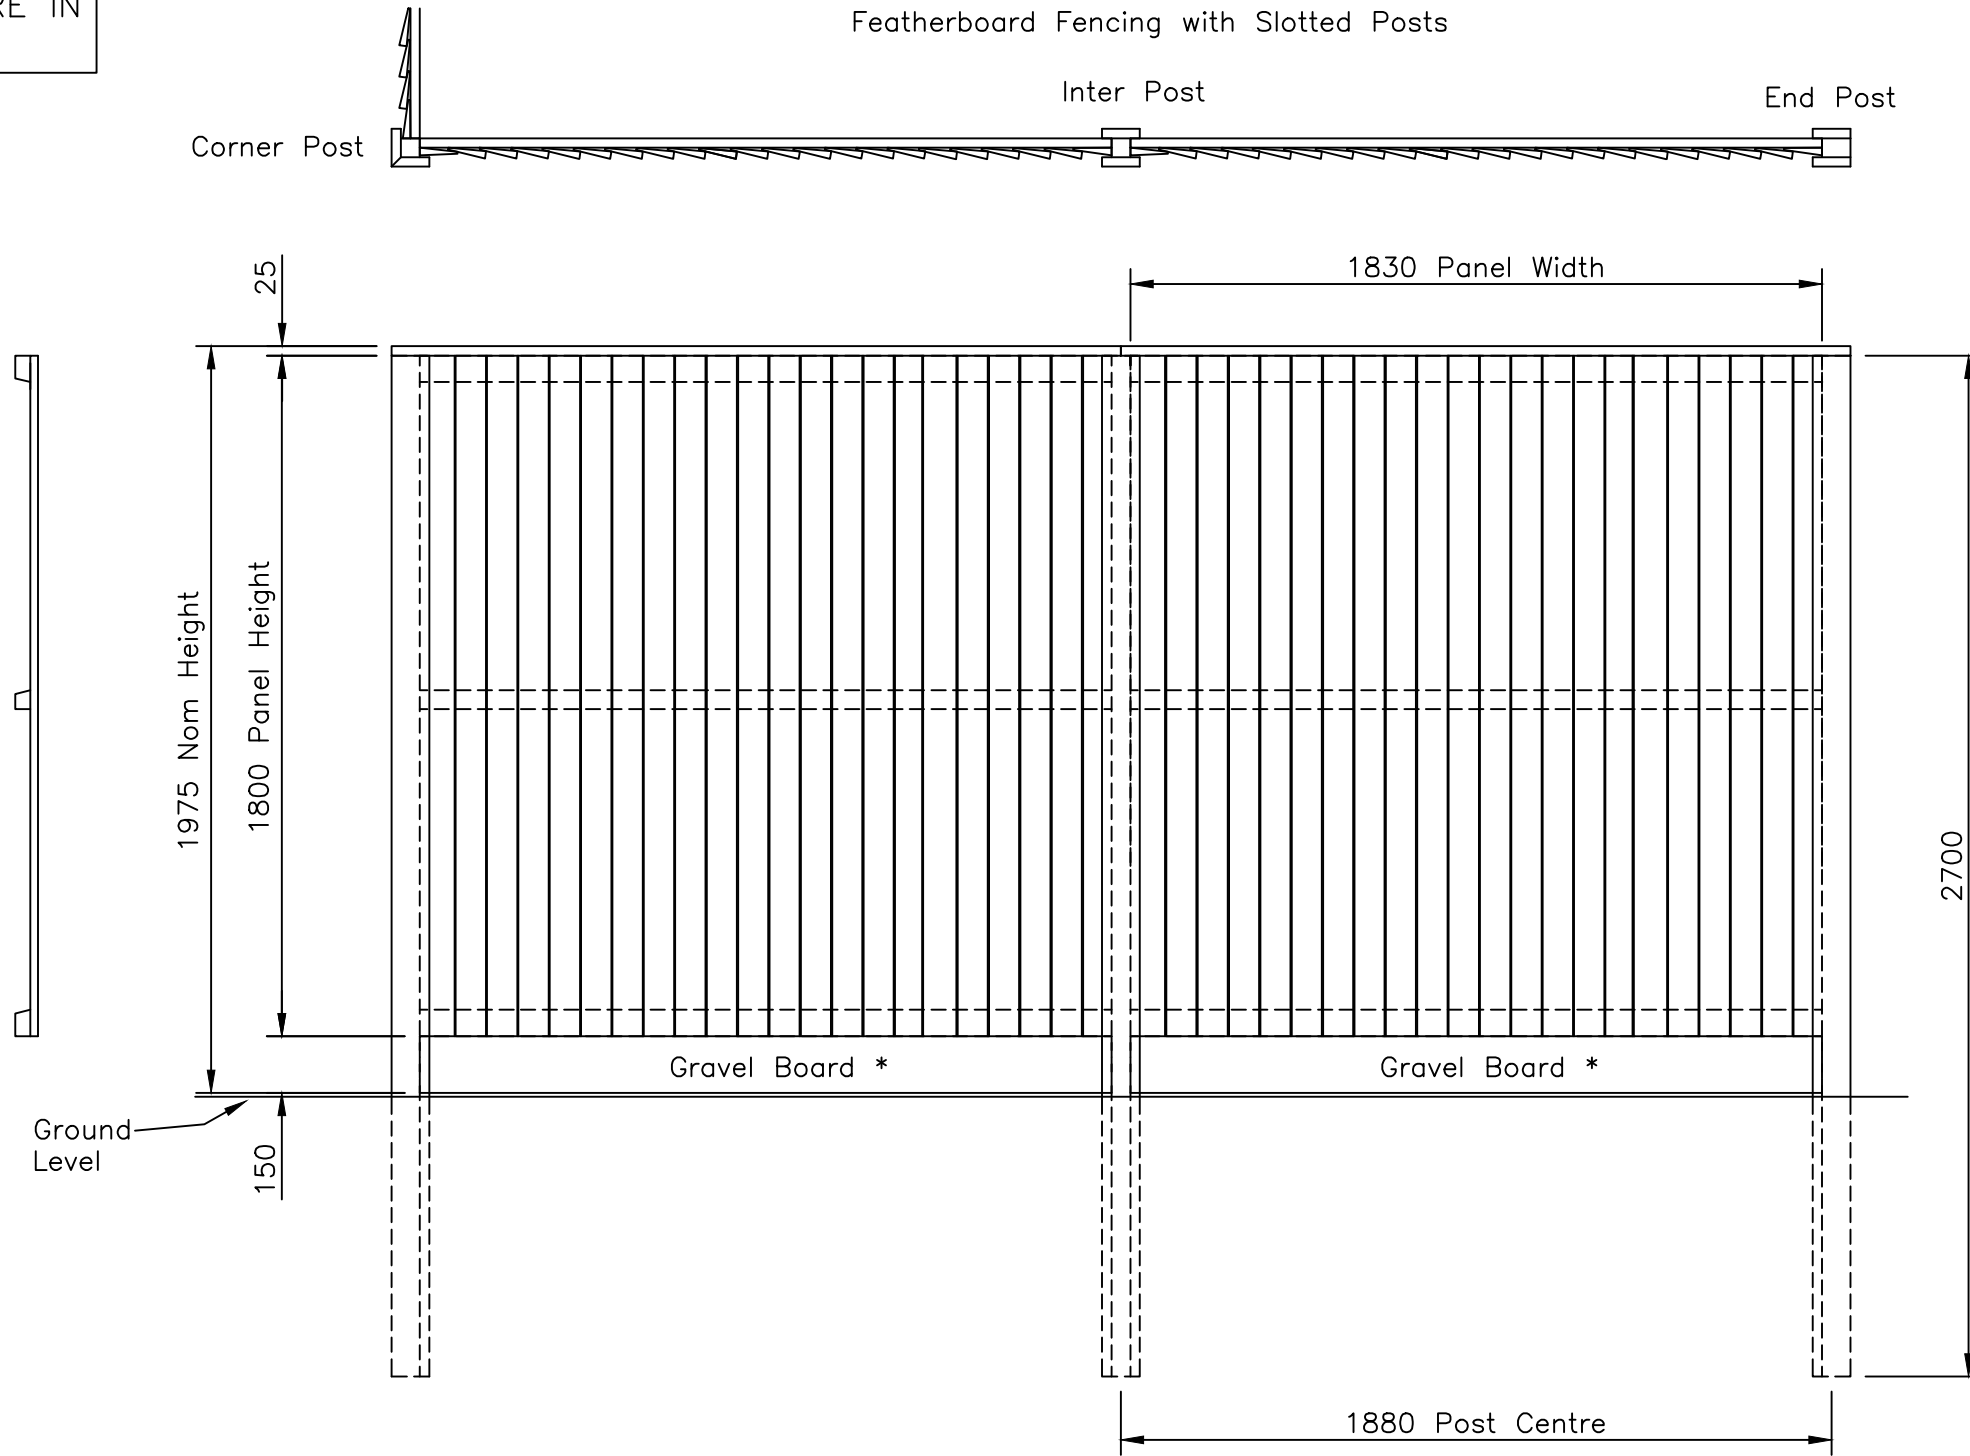

DO NOT SCALE – IF IN DOUBT ASK

* TO MEET THE CONDITIONS OF THE 25-YEAR JAKCURE GUARANTEE, GRAVEL BOARDS ARE REQUIRED WHERE PANELS ARE IN CONTACT WITH THE GROUND

Jacksons Fencing

Stowting Common, Near Ashford,
Kent. TN25 6BN
Telephone: 01233 750393
Fax: 01233 750403
www.jacksons-fencing.co.uk
www.jacksons-security.co.uk

Drawn Di Day	
Date	21/09/06
Checked	
Size	Scale 1:20 U.O.S
A3	

TITLE Featherboard Panels 1800mm High
Sales Drawing

CUSTOMER
ACK No.

Drawing No.
J7/01044
Sheet 7 of 7