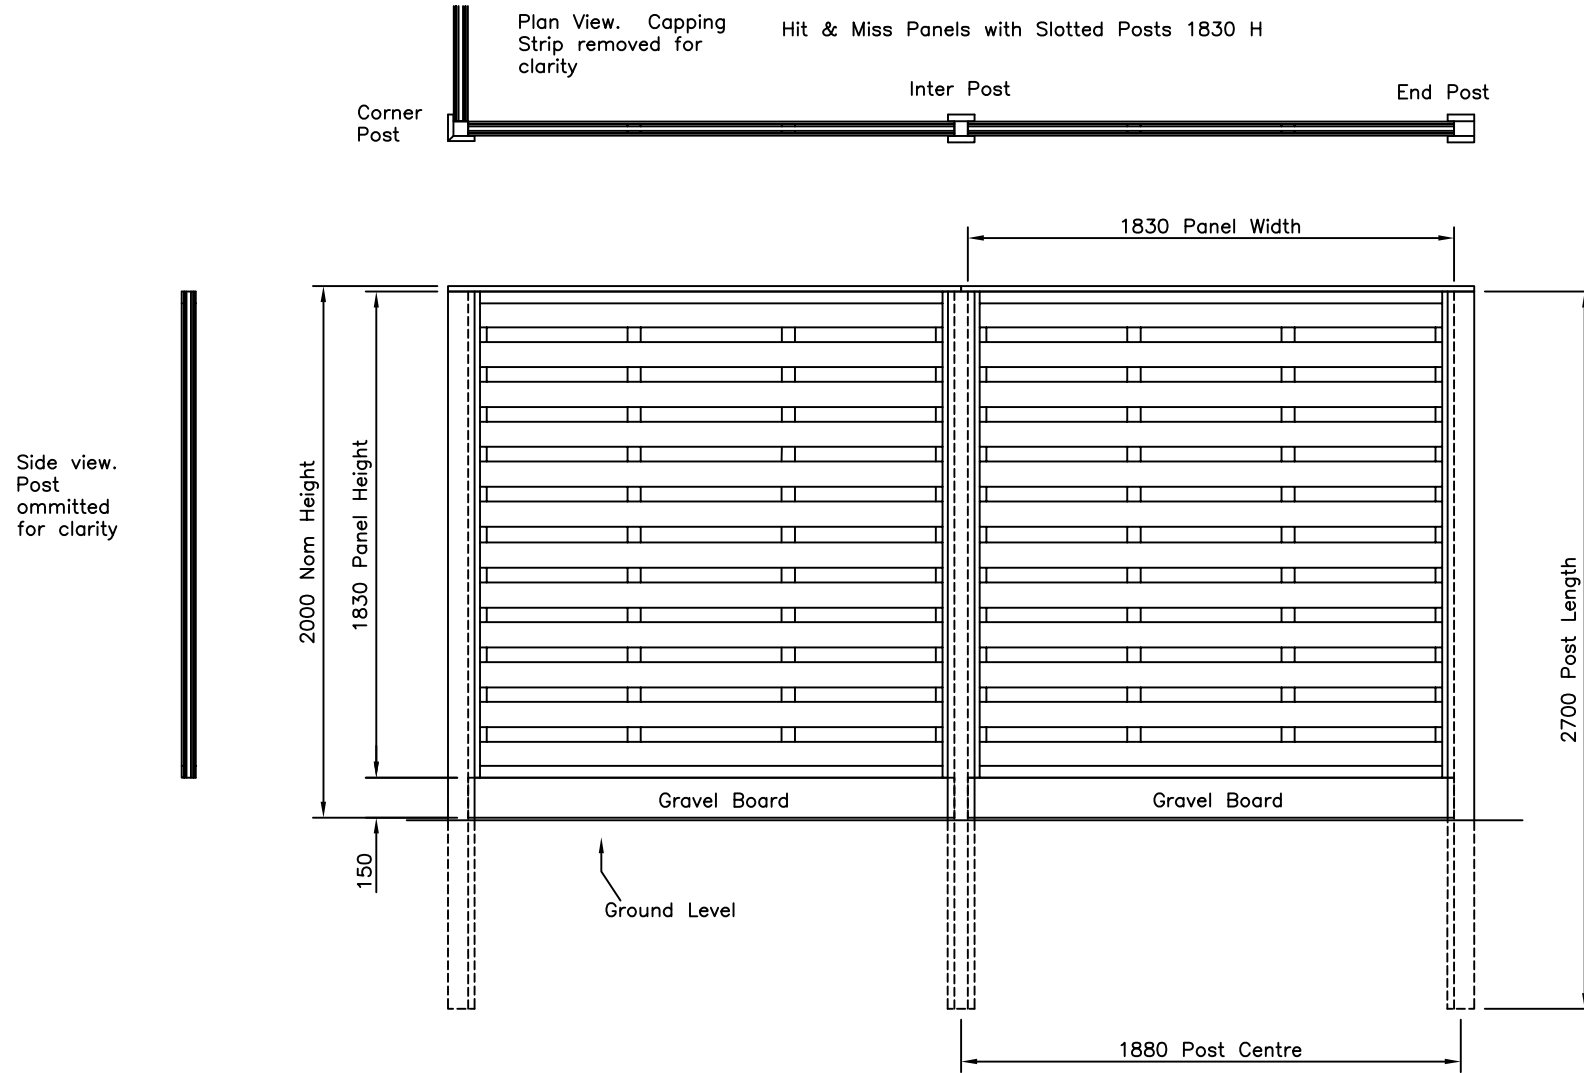

DO NOT SCALE – IF IN DOUBT ASK

Jacksons
FINE FENCING

Stowing Common
Near Ashford,
KENT. TN25 6BN
Telephone : 01233 750393
Fax: 01233 750403
Int. Tel : +44 (0)1233 750393

This Drawing Is The Property Of H.S. Jackson & Son (Fencing) Ltd.
And May Not Be Copied Or Reproduced In Any Way Without Prior Written Permission.

Original Issue

Drawn Di Day
Date 15/09/06

Checked
Size A3 Scale 1:20 U.O.S

TITLE 1830 mm H Hit & Miss Timber Fence
Sales Drawing (Horizontal Panels)

CUSTOMER
ACK No.

Drawing No.
06 J7/01042
8 of 8