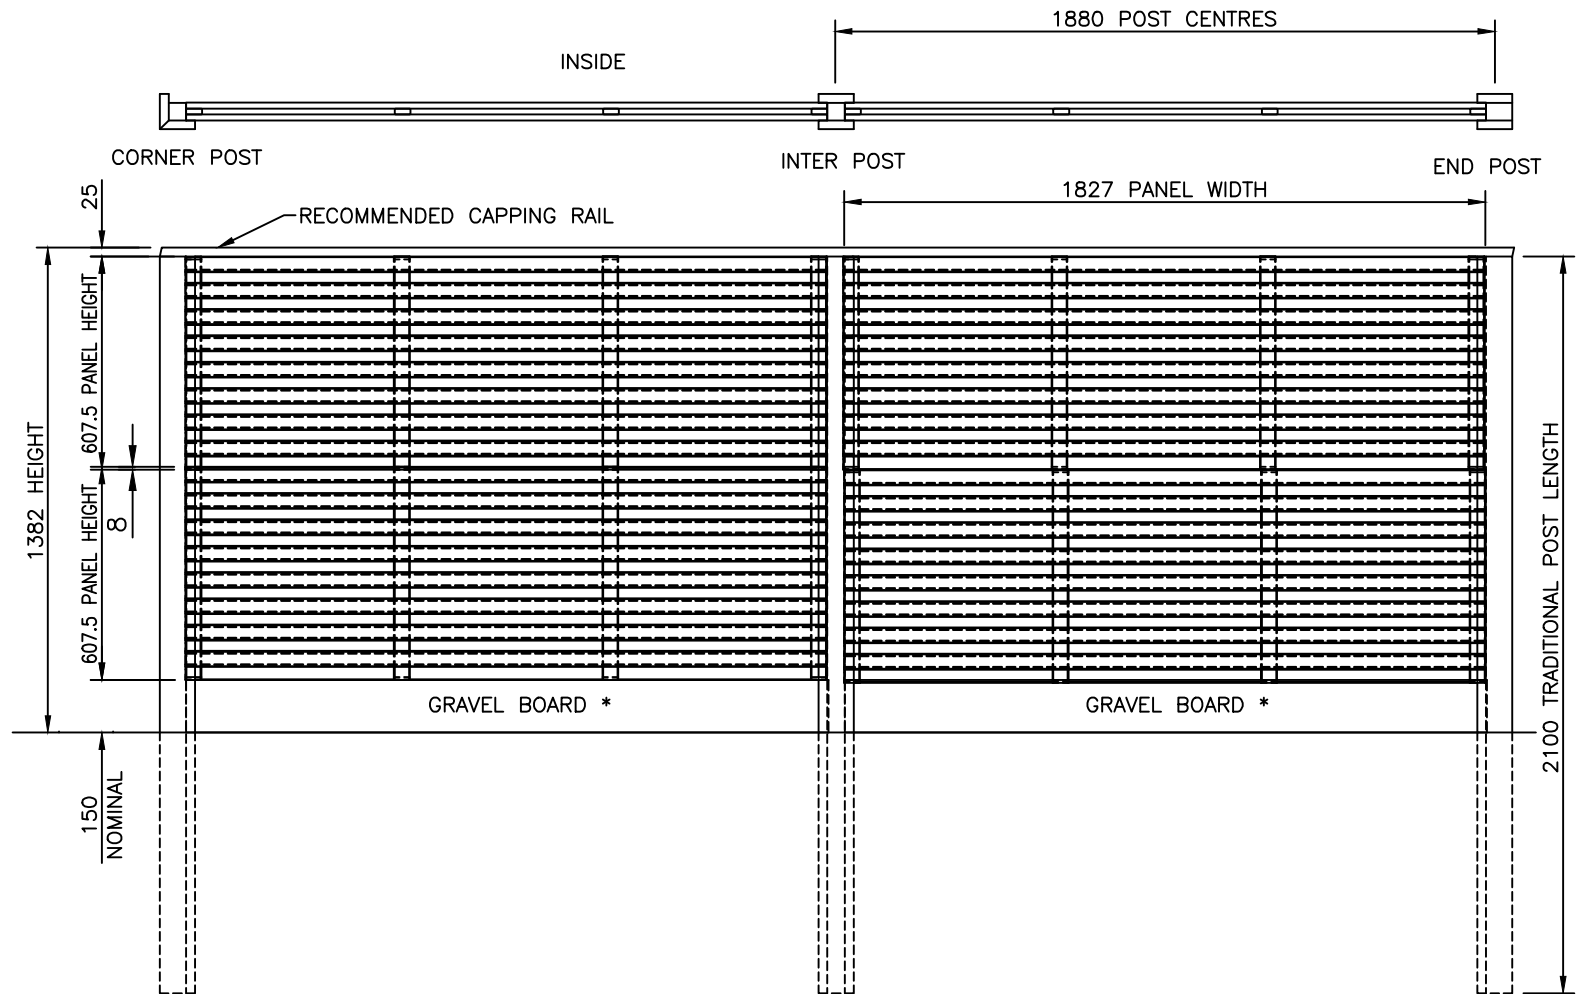

* TO MEET THE CONDITIONS OF THE 25-YEAR JAKCURE GUARANTEE, GRAVEL BOARDS ARE REQUIRED WHERE PANELS ARE IN CONTACT WITH THE GROUND

VENETIAN FENCING WITH SLOTTED POSTS
VIEWED FROM OUTSIDE

NOTES.
ALL DIMENSIONS ARE IN mm (UNO)

Drawn LA
Date 26/01/21
Checked ALI
Size A3
Scale 1:16 U.O.S

TITLE VENETIAN HIT & MISS PANELS
NOM 1.4mH SALES DRAWING
CUSTOMER
Drawing No. J7/01349
Sheet 3
ACK No.

This Drawing Is The Property Of H.S. Jackson & Son (Fencing) Ltd, And May Not Be Copied Or Reproduced In Any Way Without Prior Written Permission.