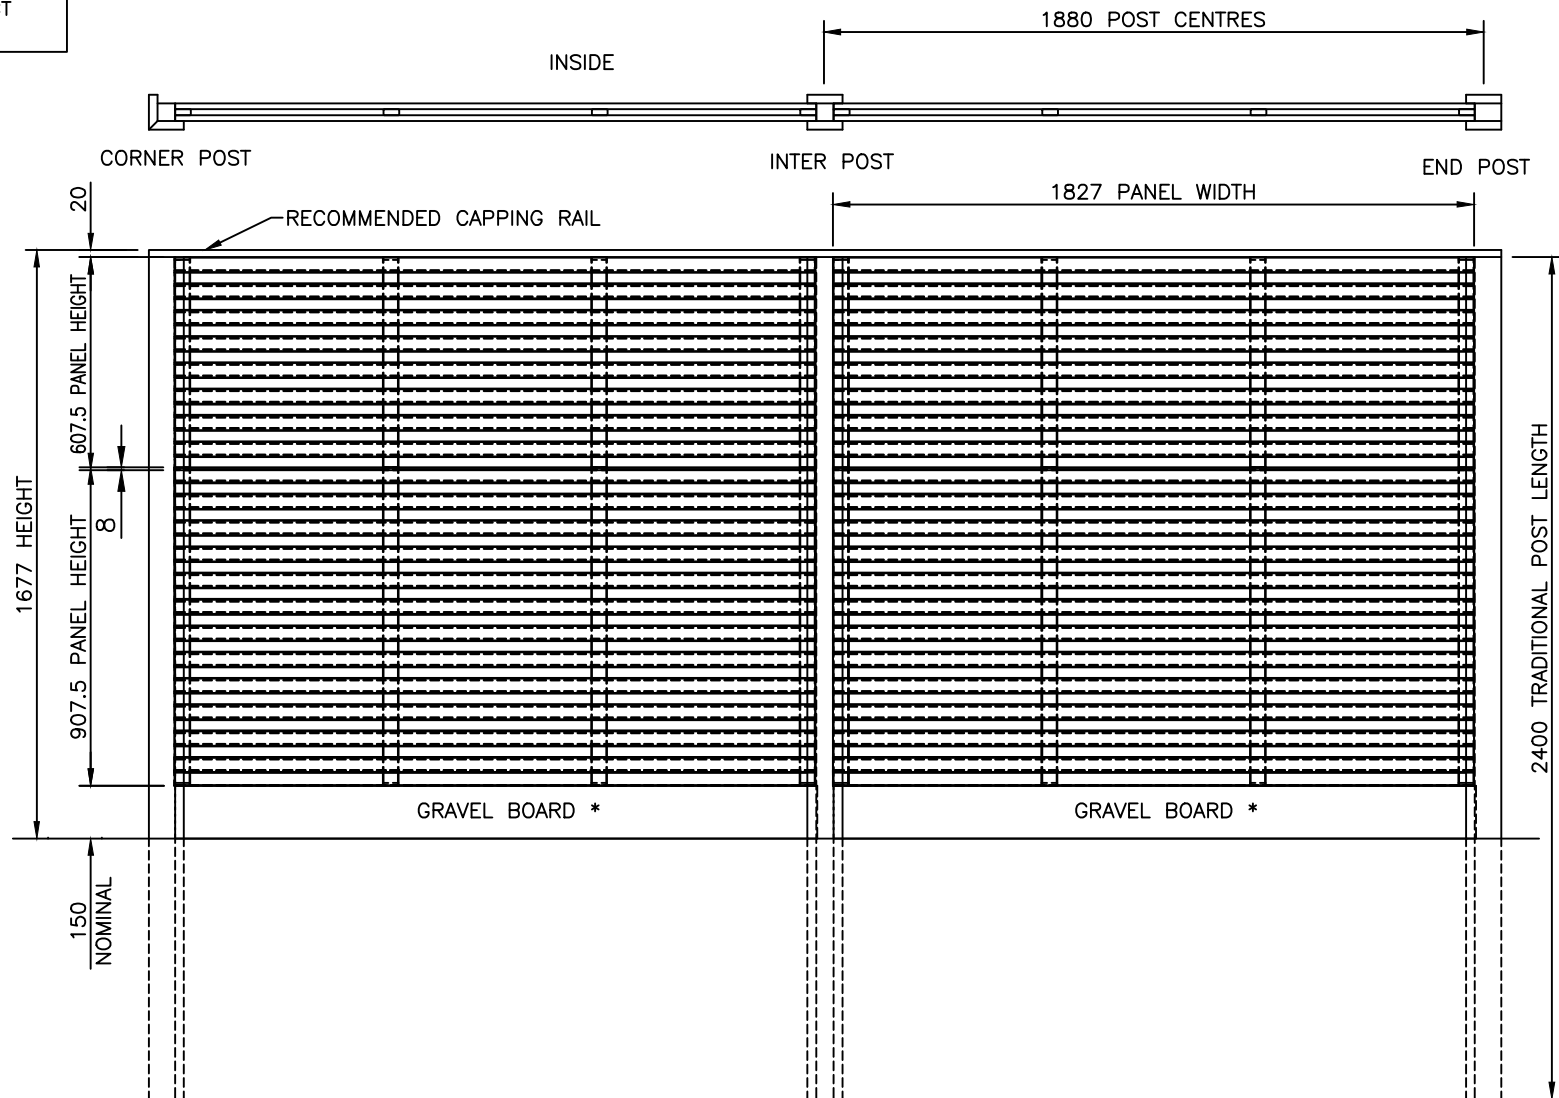

\* TO MEET THE CONDITIONS OF THE 25-YEAR JAKCURE GUARANTEE, GRAVEL BOARDS ARE REQUIRED WHERE PANELS ARE IN CONTACT WITH THE GROUND

VENETIAN FENCING WITH SLOTTED POSTS

VIEWED FROM OUTSIDE

NOTES.  
ALL DIMENSIONS ARE IN mm (UNO)

FINISH.  
TIMBER: JAKCURED

**Jacksons Fencing**

Stowting Common, Near Ashford,  
Kent. TN25 6BN  
Telephone: 01233 750393  
Fax: 01233 750403  
www.jacksons-fencing.co.uk  
www.jacksons-security.co.uk

DO NOT SCALE – IF IN DOUBT ASK

Drawn	LA
Date	26/01/21
Checked	ALI
Size	A3
Scale	1:16 U.O.S

TITLE  
VENETIAN HIT & MISS PANELS  
NOM 1.7mH SALES DRAWING

CUSTOMER

Drawing No.

ACK No.

J7/01349  
Sheet 2

This Drawing Is The Property Of H.S. Jackson & Son (Fencing) Ltd, And May Not Be Copied Or Reproduced In Any Way Without Prior Written Permission.