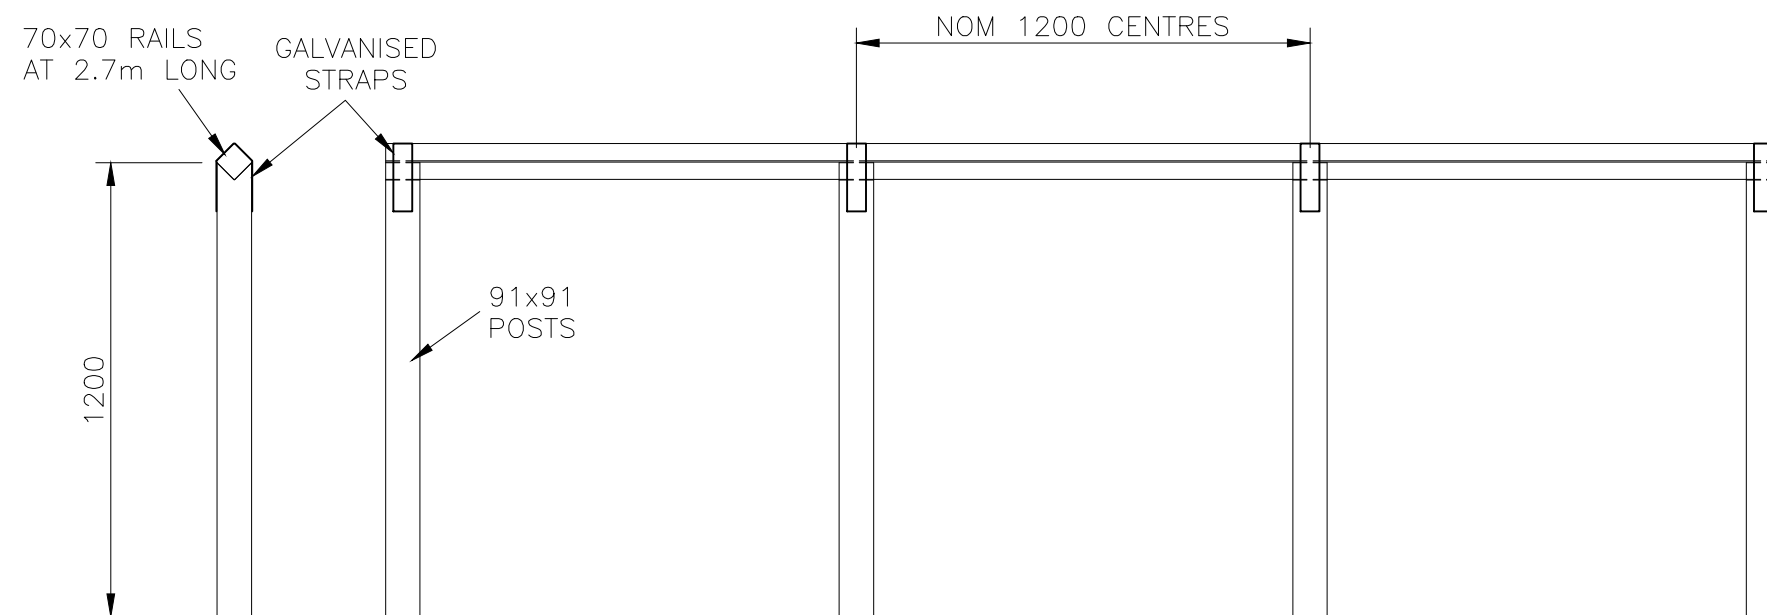

DO NOT SCALE – IF IN DOUBT ASK

HEAVY DUTY OPTION – POSTS SPACED AT 1200mm CENTRES

**Jacksons
Fencing**

Stowting Common, Near Ashford,
Kent. TN25 6BN
Telephone: 01233 750393
Fax: 01233 750403
www.jacksons-fencing.co.uk
www.jacksons-security.co.uk

Drawn LA
Date 04/07/16
Checked
Size A3 Scale 1:20 U.O.S

TITLE DIAMOND/KNEE RAIL FENCING 0.9m &
1.2m LONG POSTS – SALES DRAWING
CUSTOMER
ACK No.
Drawing No.
J7/01293
Sheet 1