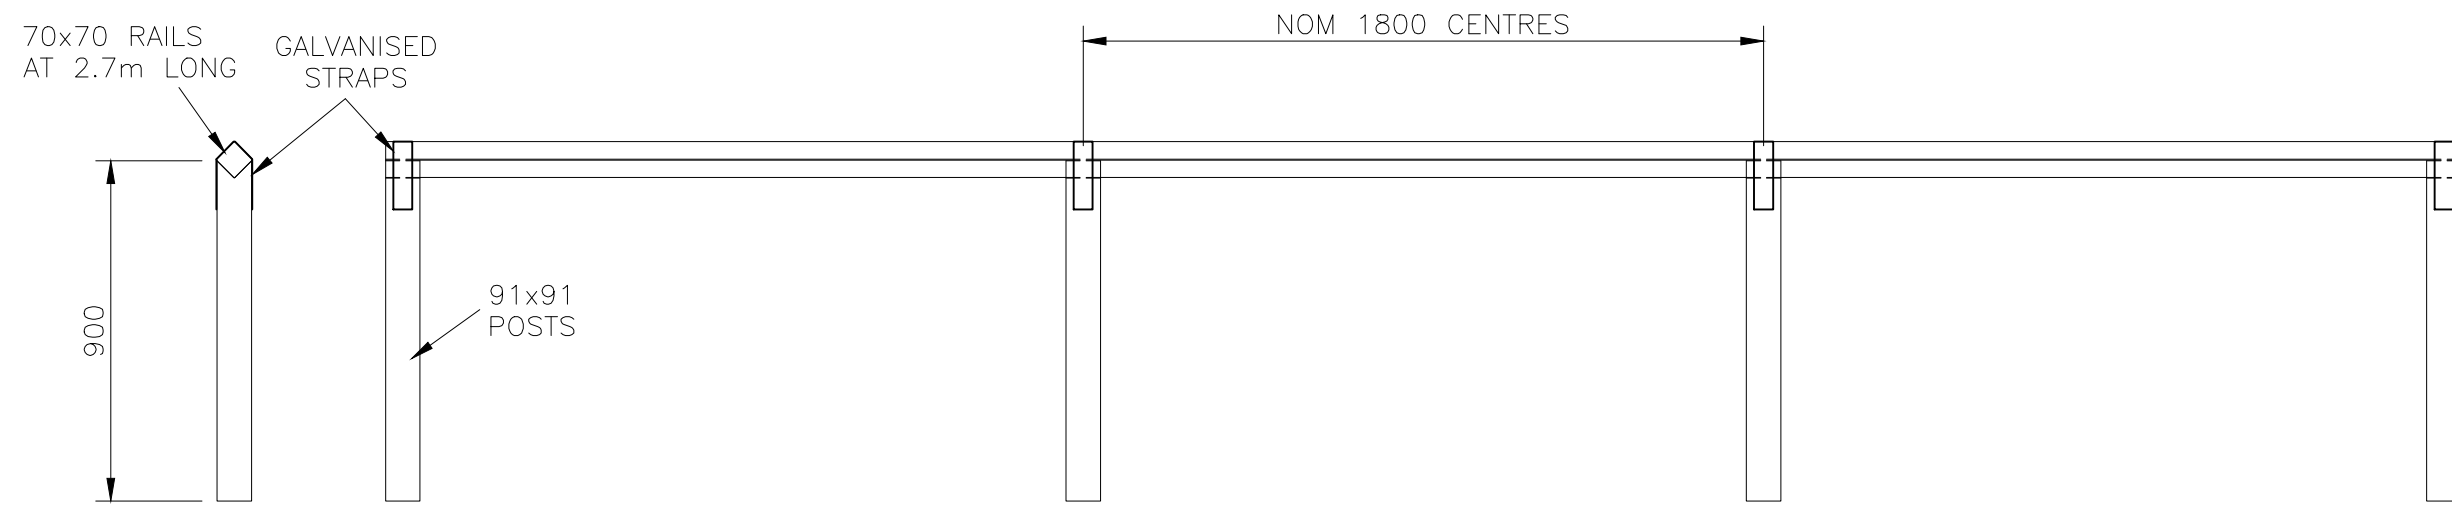

DO NOT SCALE – IF IN DOUBT ASK

HEAVY DUTY OPTION – POSTS SPACED AT 1200mm CENTRES

**Jacksons
Fencing**

Stowting Common, Near Ashford,
Kent. TN25 6BN
Telephone: 01233 750393
Fax: 01233 750403
www.jacksons-fencing.co.uk
www.jacksons-security.co.uk

Drawn LA
Date 04/07/16
Checked
Size A3 Scale 1:20 U.O.S

TITLE DIAMOND/KNEE RAIL FENCING 0.9m &
1.2m LONG POSTS – SALES DRAWING
CUSTOMER
ACK No.
Drawing No.
J7/01293
Sheet 1