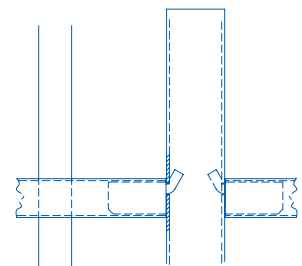

- Standard height 1000mm and 1250mm
- 119mm pale pitch
- 19mm pales
- 25-year service life guarantee

Post to panel fixings

APPLICATIONS

- ✓ Parks
- ✓ Public areas
- ✓ Schools

PANELS

Sentry® Residential panels have two horizontal rectangular hollow section rails 50x25mm at 3m centres. Vertical round hollow sections have a 19mm diameter pales.

GATES

Matching gates available

HEIGHT (MM)	POST CENTRES (MM)	POST DIMENSIONS (MM)	OVERALL POST LENGTH (MM)
1000	3000	60 x 60	1600
1250	3000	60 x 60	1850

POST OPTIONS

- Overlength set in concrete as standard
- Cranked to suit wall mounting