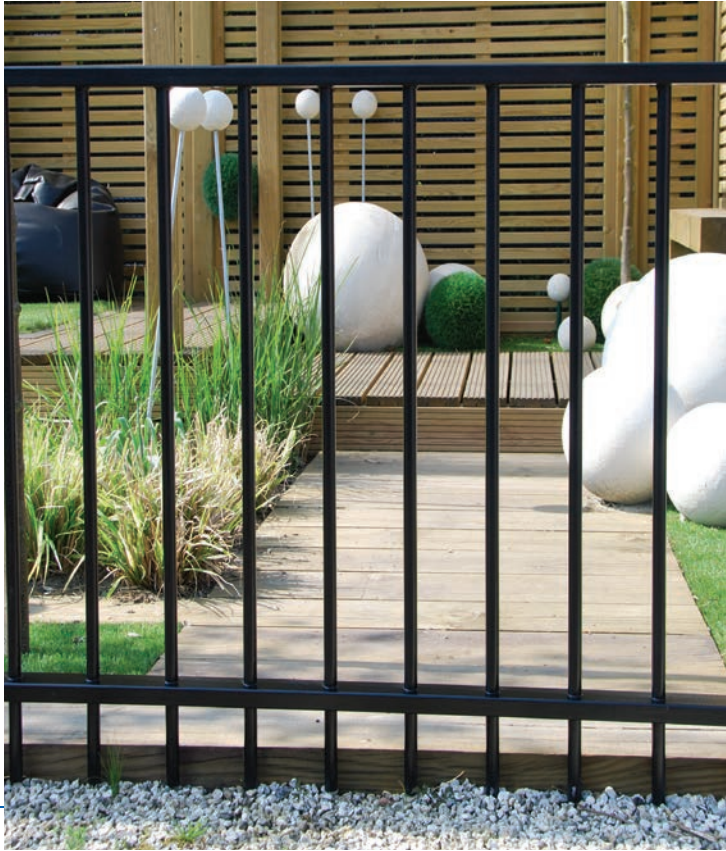

SENTRY® RESIDENTIAL

**Jacksons
Fencing**

Our Sentry® Residential railings are perfect for use in town or housing applications, with the 19mm pale giving the railing a contemporary look, an attractive alternative to our PS100BM Sentry® fencing. We can offer a full range of quality finishes along with a 25 year service life guarantee.

- Standard height 1000mm and 1250mm
- 119mm pale pitch
- 19mm pales
- 25-year service life guarantee

Post to panel fixings

APPLICATIONS

- ✓ Parks
- ✓ Public areas
- ✓ Schools

PANELS

Sentry® Residential panels have two horizontal rectangular hollow section rails 50x25mm at 3m centres. Vertical round hollow sections have a 19mm diameter pales.

GATES

Matching gates available

HEIGHT (MM)	POST CENTRES (MM)	POST DIMENSIONS (MM)	OVERALL POST LENGTH (MM)
1000	3000	60 x 60	1600
1250	3000	60 x 60	1850

POST OPTIONS

- Overlength set in concrete as standard
- Cranked to suit wall mounting