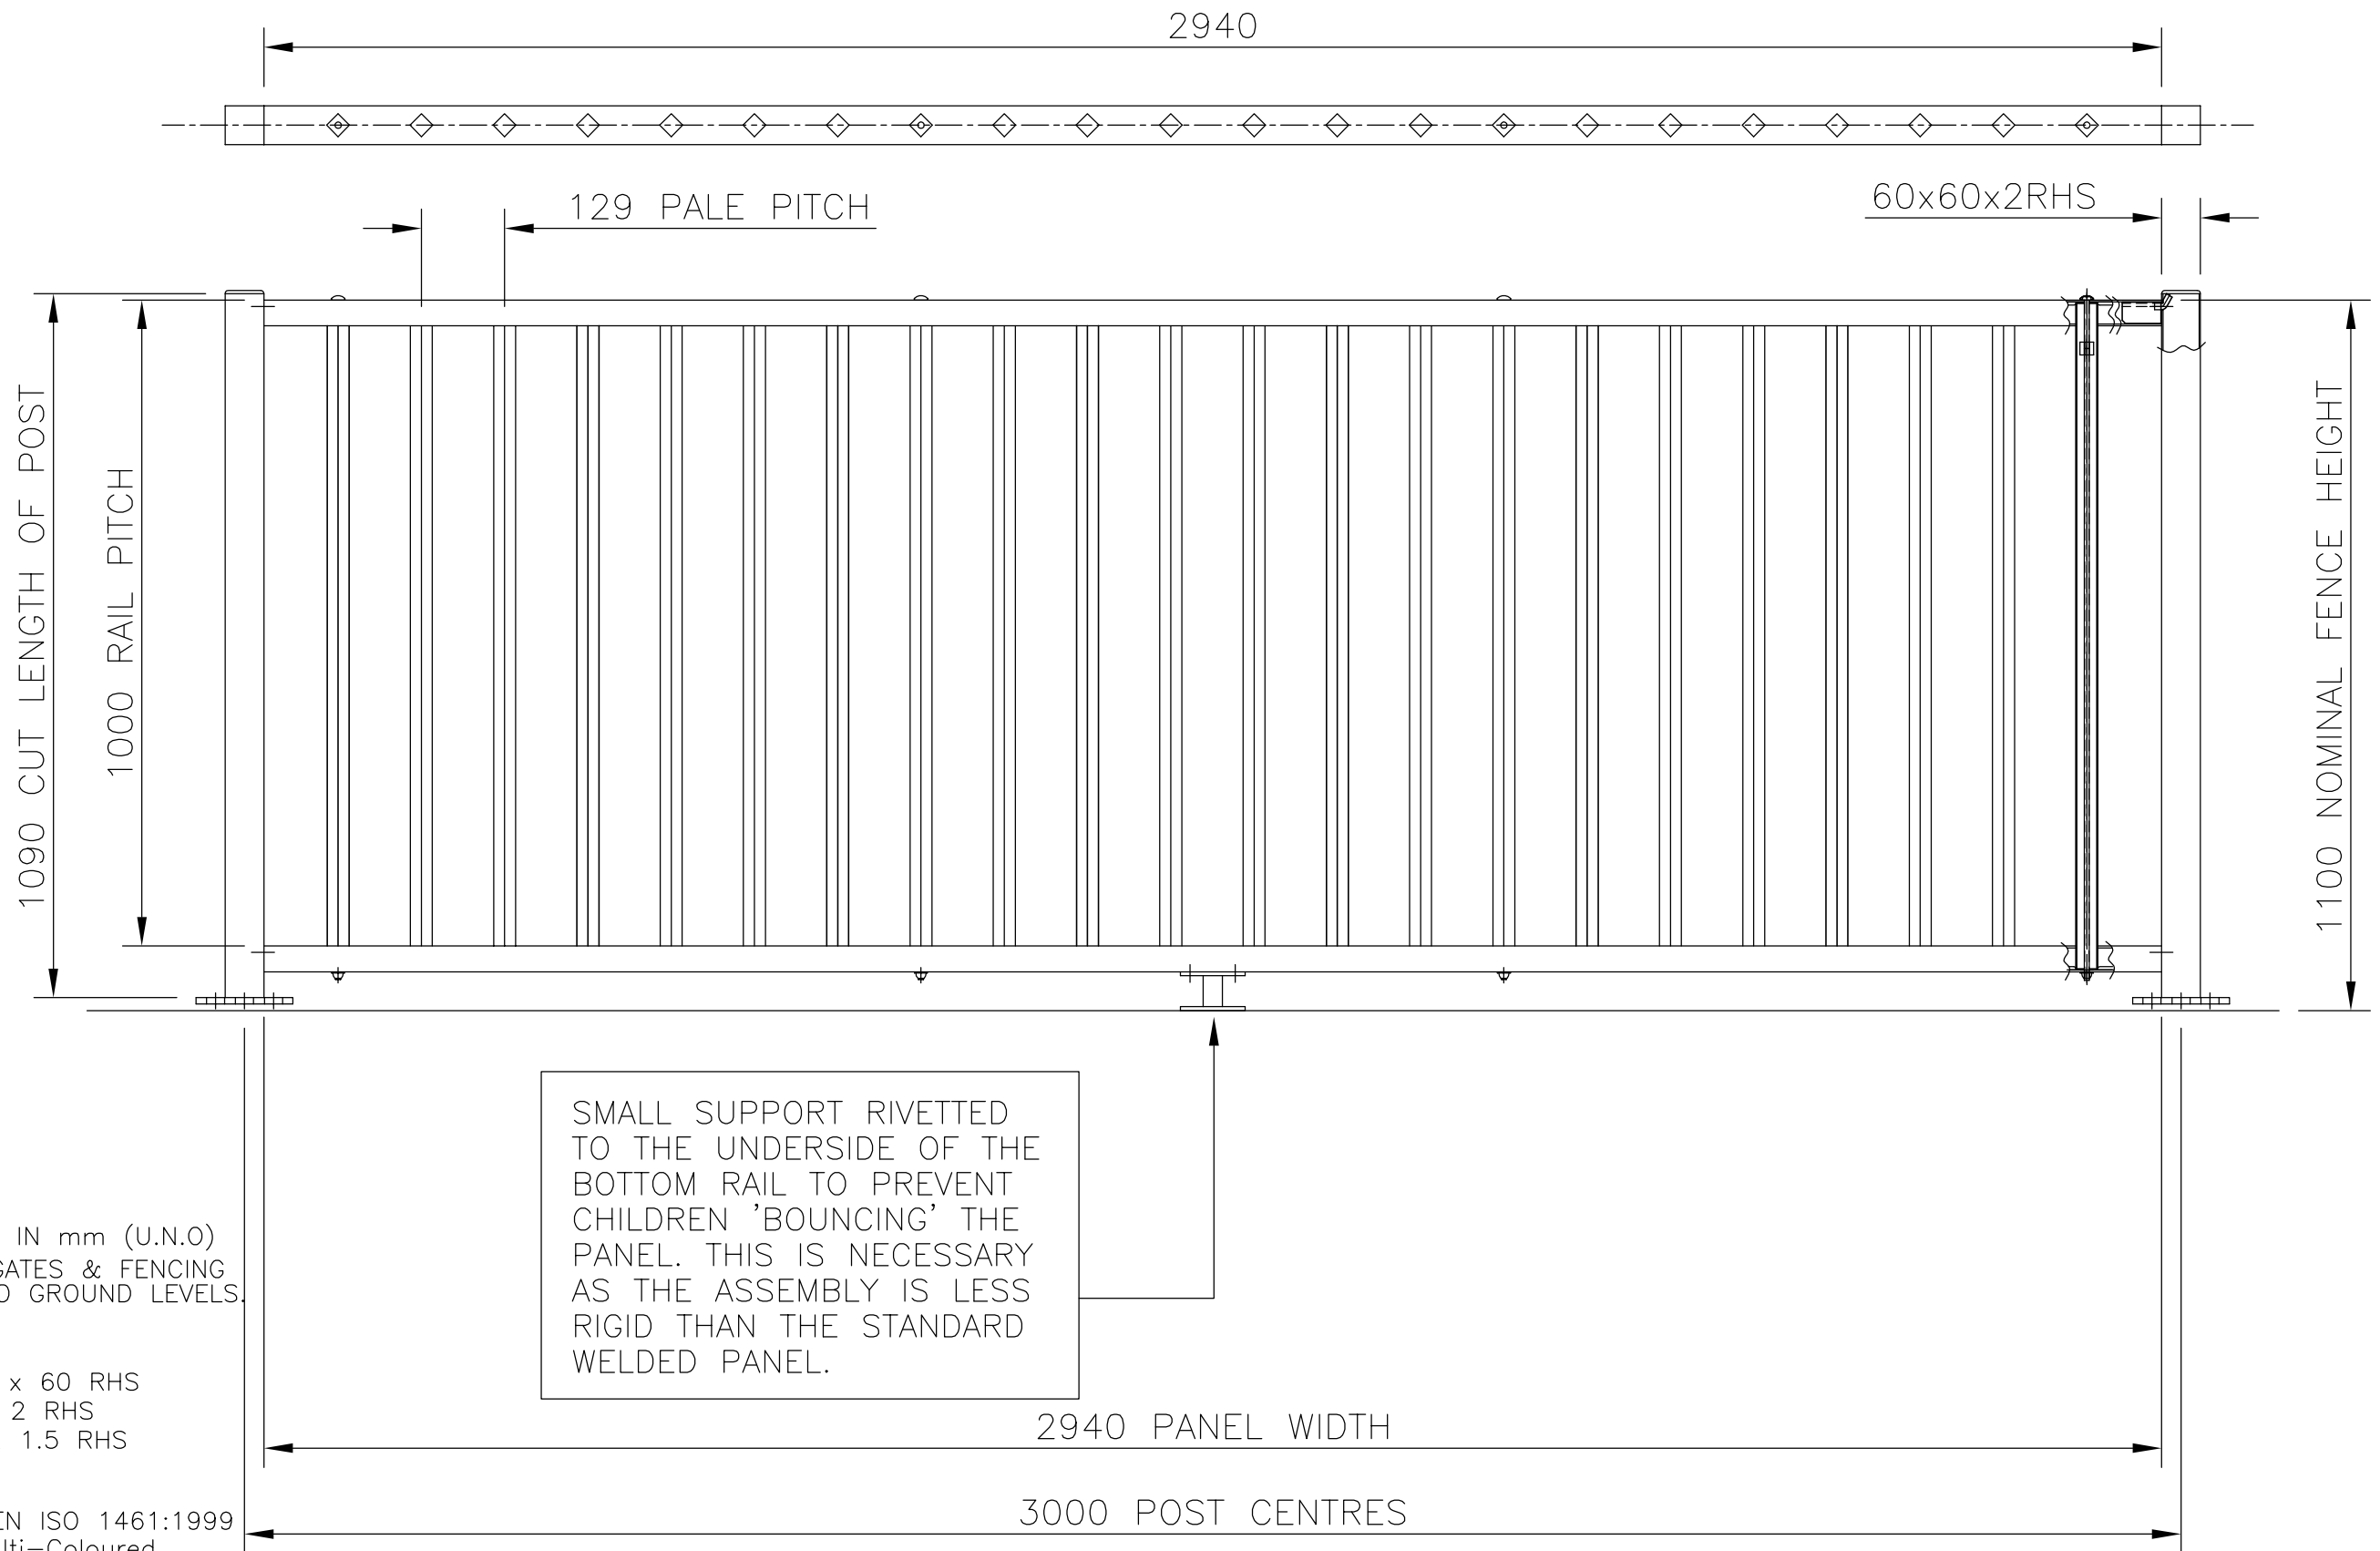

DO NOT SCALE – IF IN DOUBT ASK

NOTES.

ALL DIMENSIONS ARE IN mm (U.N.O)
GAPS UNDERNEATH GATES & FENCING ARE NOMINAL DUE TO GROUND LEVELS.

Materials.

FENCE POSTS – 60 x 60 RHS
RAILS – 60 x 40 x 2 RHS
PALES – 25 x 25 x 1.5 RHS

Finish.

GALVANISED TO BS EN ISO 1461:1999
POWDER COATED: Multi-Coloured

Jacksons
FINE FENCING

Stowting Common
Near Ashford,
KENT. TN25 6BN
Telephone : 01233 750393
Fax: 01233 750403
Int. Tel : +44 (0)1233 750393

① 10/09/09 Title Block Update
② Original Issue

Drawn PW
Date 19/05/08
Checked
Size A3 Scale NTS U.O.S

TITLE Multi-Coloured Playtime Fencing 1.1m High
3.0m Between Baseplated Posts.

CUSTOMER
ACK No.

Drawing No.
08 J8001019
Sheet 1 of 8