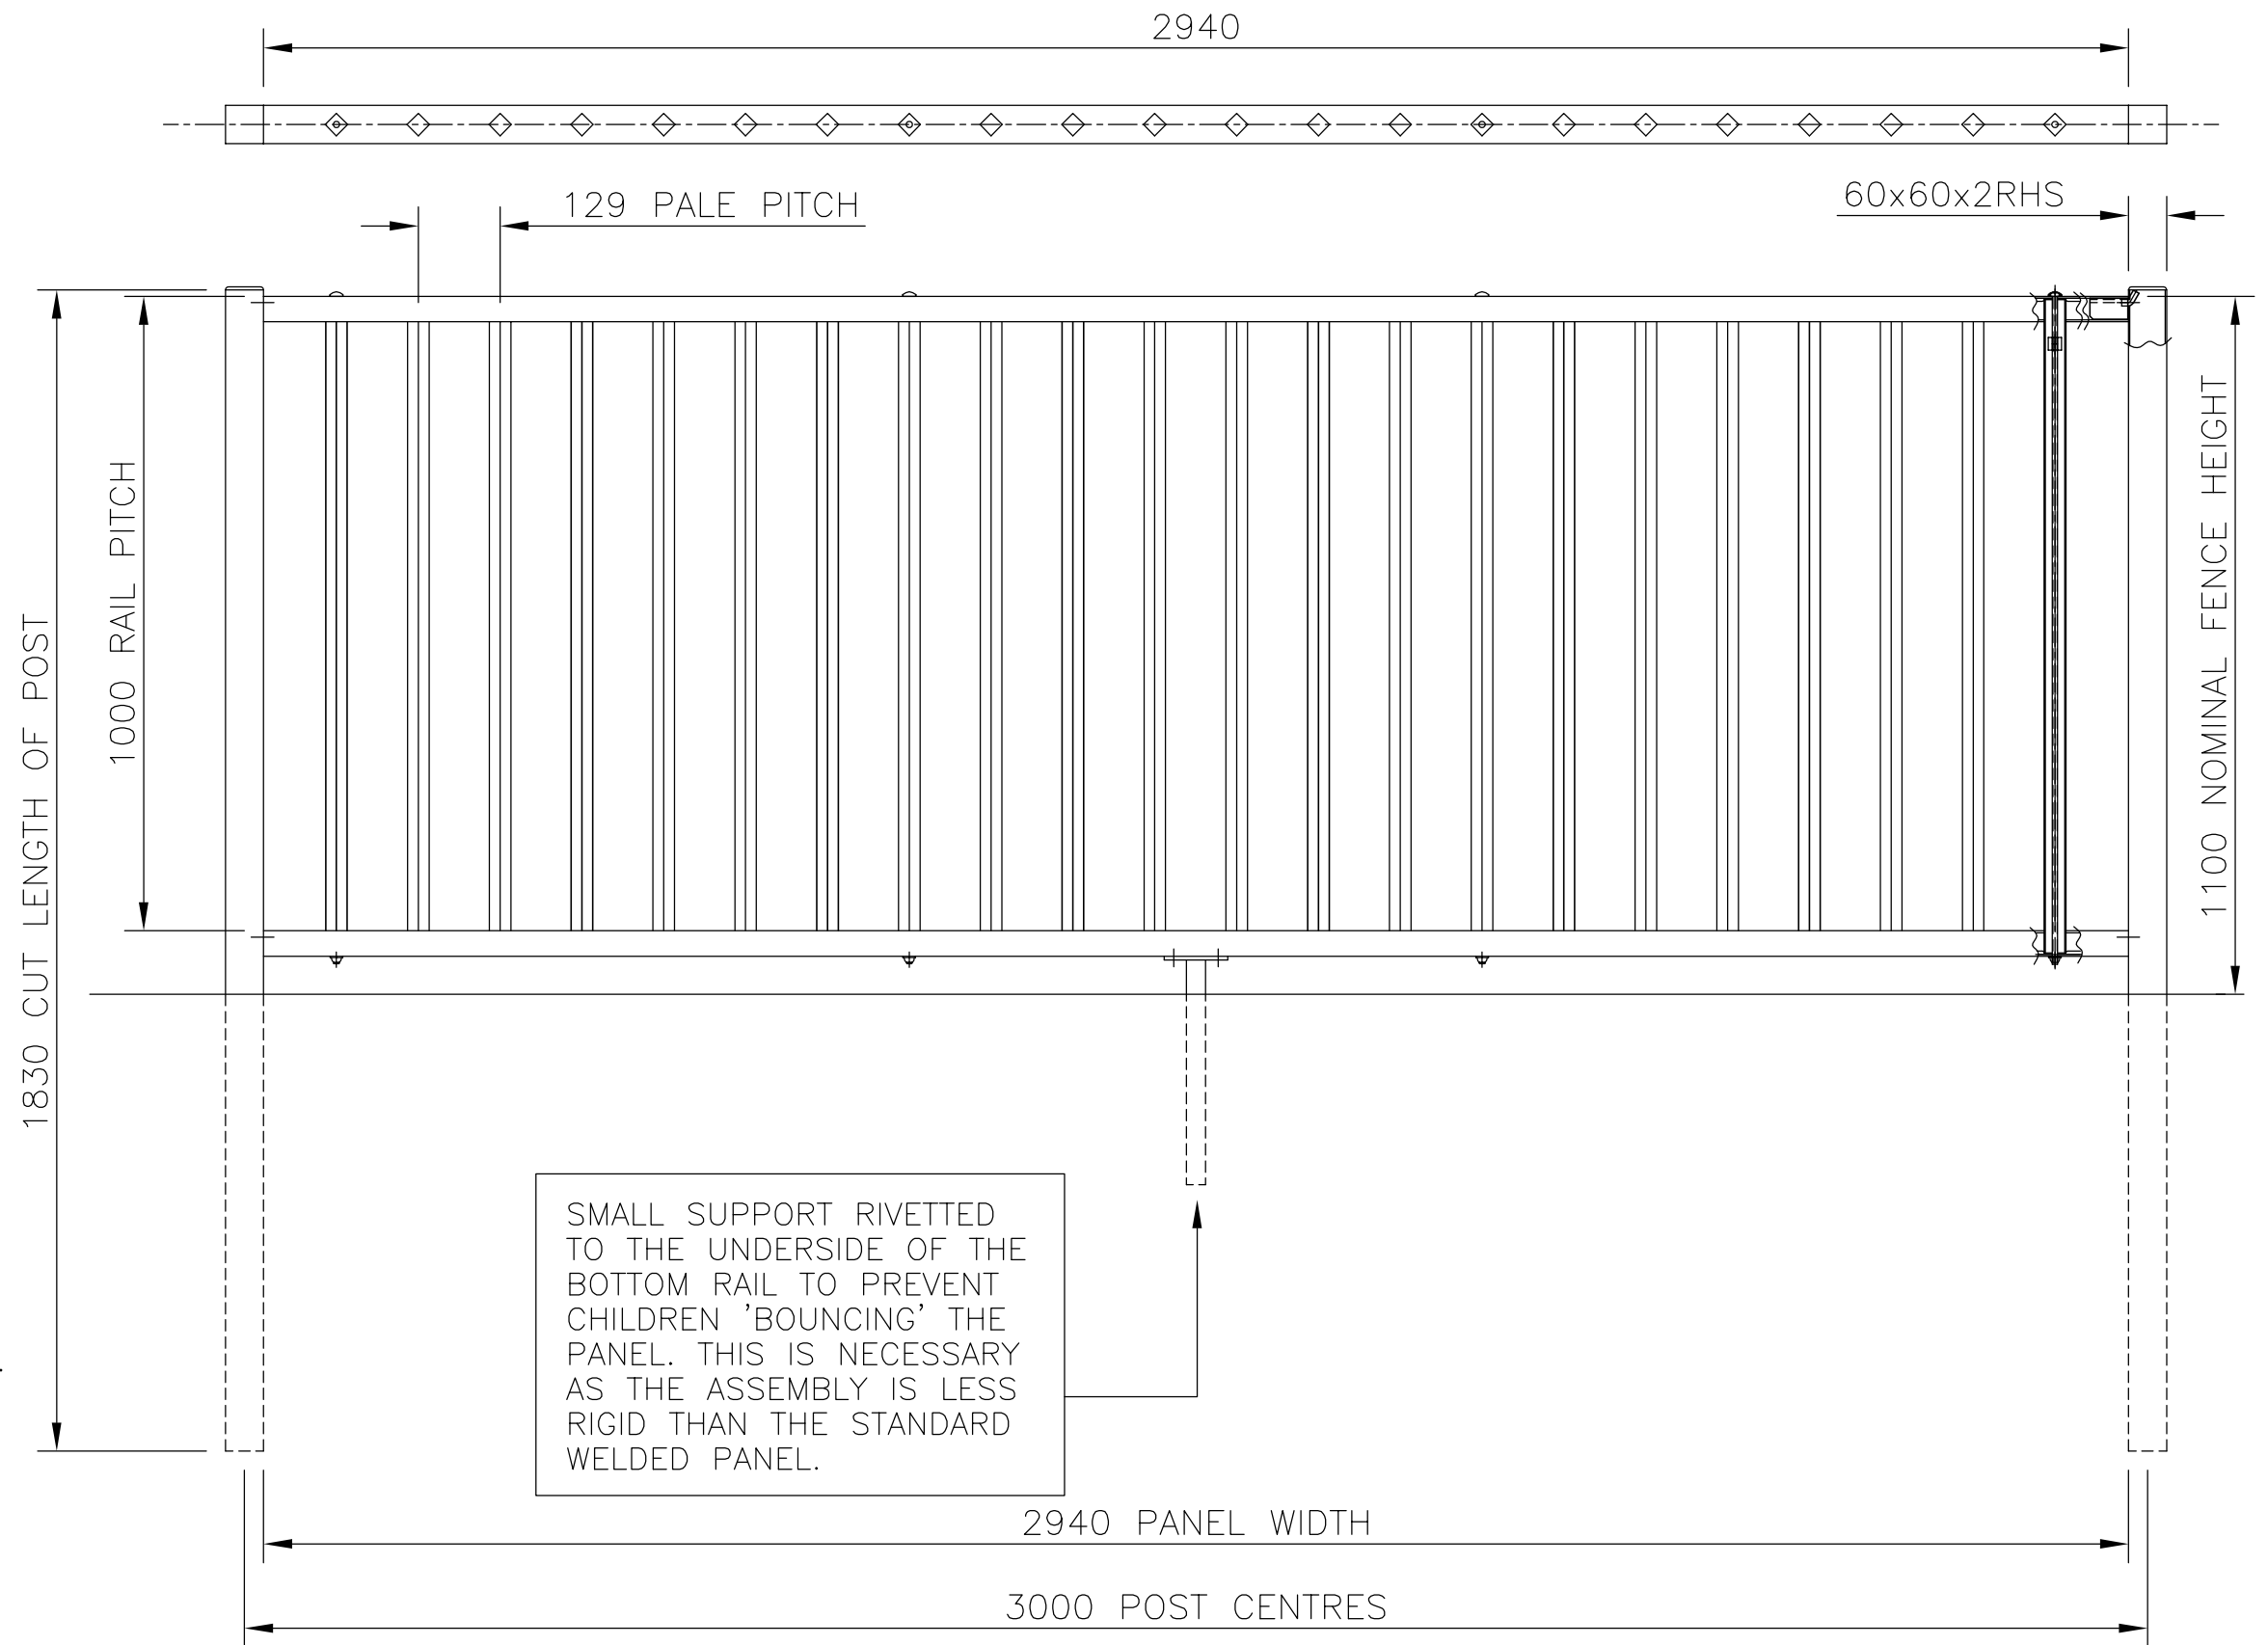

DO NOT SCALE – IF IN DOUBT ASK

NOTES.

ALL DIMENSIONS ARE IN mm (U.N.O)
GAPS UNDERNEATH GATES & FENCING ARE NOMINAL DUE TO GROUND LEVELS.

Materials.

FENCE POSTS – 60 x 60 RHS
RAILS – 60 x 40 x 2 RHS
PALES – 25 x 25 x 1.5 RHS

Finish.

GALVANISED TO BS EN ISO 1461:1999
POWDER COATED: Multi-Coloured

Jacksons
FINE FENCING

Stowting Common
Near Ashford,
KENT. TN25 6BN
Telephone : 01233 750393
Fax: 01233 750403
Int. Tel : +44 (0)1233 750393

① 10/09/09 Title Block Update
② Original Issue

Drawn PW
Date 19/05/08
Checked
Size A3 Scale NTS U.O.S

TITLE Multi-Coloured Playtime Fencing 1.1m High
3.0m Between Overlength Posts.
CUSTOMER
ACK No.
Drawing No.
08 J801019
Sheet 2 of 8