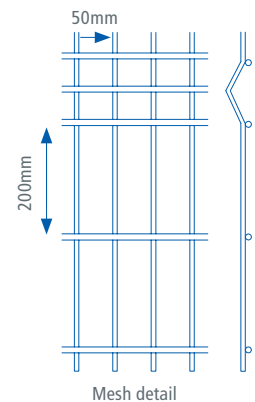

- Welded mesh panels with timber slats
- Mesh 200 x 50mm centres with 45mm gap, 5mm wire (wire measured prior to coating)
- Unique vandal-proof panel to post fixing
- Can be stepped to accommodate sloping ground
- Posts can be customised for Barbed wire / Razor wire / Rota Spike® / Alarm-aFence®
- Panels can be topped with Viper Spike® / Cobra Spike®
- 25 year service life and Jakcure guarantee

## PANELS

Mesh panels with 'V' profile with 2 - 4 reinforcing folds (subject to height) are made using 5mm horizontal and vertical wires with 195 x 45mm aperture, welded at intersections which Galfan® Zinc alloy treated as standard.

## GATES

Matching gates available

HEIGHT (MM)	POST CENTRES (MM)	TIMBER SLATS (MM)	POST DIMENSIONS (MM)	OVERALL POST LENGTH (MM)
1585	3054	40 x 17	80 x 60 (plus spur post*)	2100
1870	3054	40 x 17	80 x 60 (plus spur post*)	2500
2070	3054	40 x 17	80 x 60 (plus spur post*)	2800
2470	3054	40 x 17	80 x 60 (plus spur post*)	3300
3170	3054	40 x 17	120 X 60 (plus spur post**)	3900

\*Spur post size - 80 x 60mm

\*\* Spur post size - 120 x 60mm