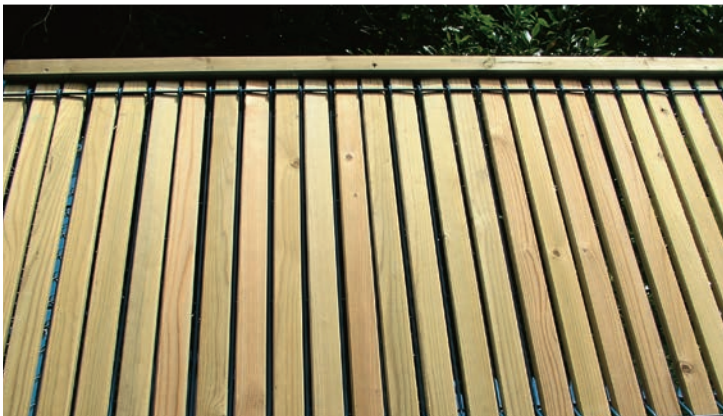

HEIGHT (MM)	POST CENTRES (MM)	TIMBER SLATS (MM)	POST DIMENSIONS (MM)	OVERALL POST LENGTH (MM)
1585	3054	40 x 17	80 x 60 (plus spur post*)	2100
1870	3054	40 x 17	80 x 60 (plus spur post*)	2500
2070	3054	40 x 17	80 x 60 (plus spur post*)	2800
2470	3054	40 x 17	80 x 60 (plus spur post*)	3300
3170	3054	40 x 17	120 X 60 (plus spur post**)	3900

*Spur post size - 80 x 60mm

** Spur post size - 120 x 60mm

POST OPTIONS

- Overlength set in concrete as standard
- Baseplated to bolt down onto concrete
- Cranked to suit wall mounting

FINISHES

- Panels are Galvan® zinc alloy coated to BS EN 10244-2:2009 class A as standard
- Powder coated to BS EN 13438
- Marine coat for installations within 500m of salt water or an estuary

STANDARD COLOURS

- Black RAL 9005
- Green RAL 6005
- Other colours are available on request