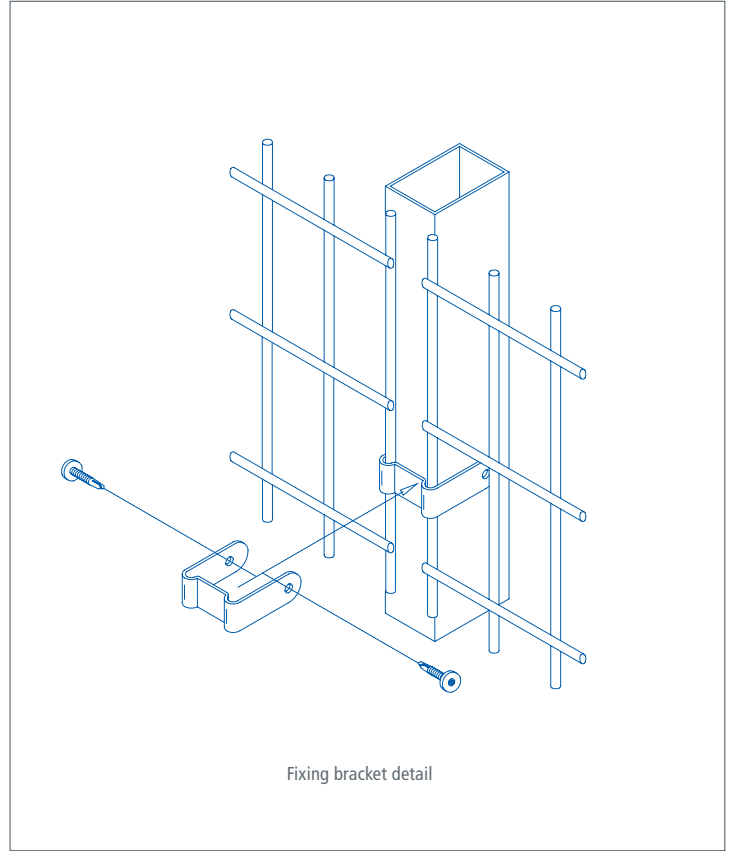

HEIGHT (MM)	POST CENTRES (MM)	TIMBER SLATS (MM)	POST DIMENSIONS (MM)	OVERALL POST LENGTH (MM)
1585	3054	40 x 17	80 x 60 (plus spur post*)	2100
1870	3054	40 x 17	80 x 60 (plus spur post*)	2500
2070	3054	40 x 17	80 x 60 (plus spur post*)	2800
2470	3054	40 x 17	80 x 60 (plus spur post*)	3300
3170	3054	40 x 17	120 X 60 (plus spur post**)	3900

*Spur post size - 80 x 60mm

** Spur post size - 120 x 60mm

POST OPTIONS

- Overlength set in concrete as standard
- Baseplated to bolt down onto concrete
- Cranked to suit wall mounting

FINISHES

- Panels are Galvan® zinc alloy coated to BS EN 10244-2:2009 class A as standard
- Powder coated to BS EN 13438
- Marine coat for installations within 500m of salt water or an estuary

STANDARD COLOURS

- Black RAL 9005
- Green RAL 6005
- Other colours are available on request