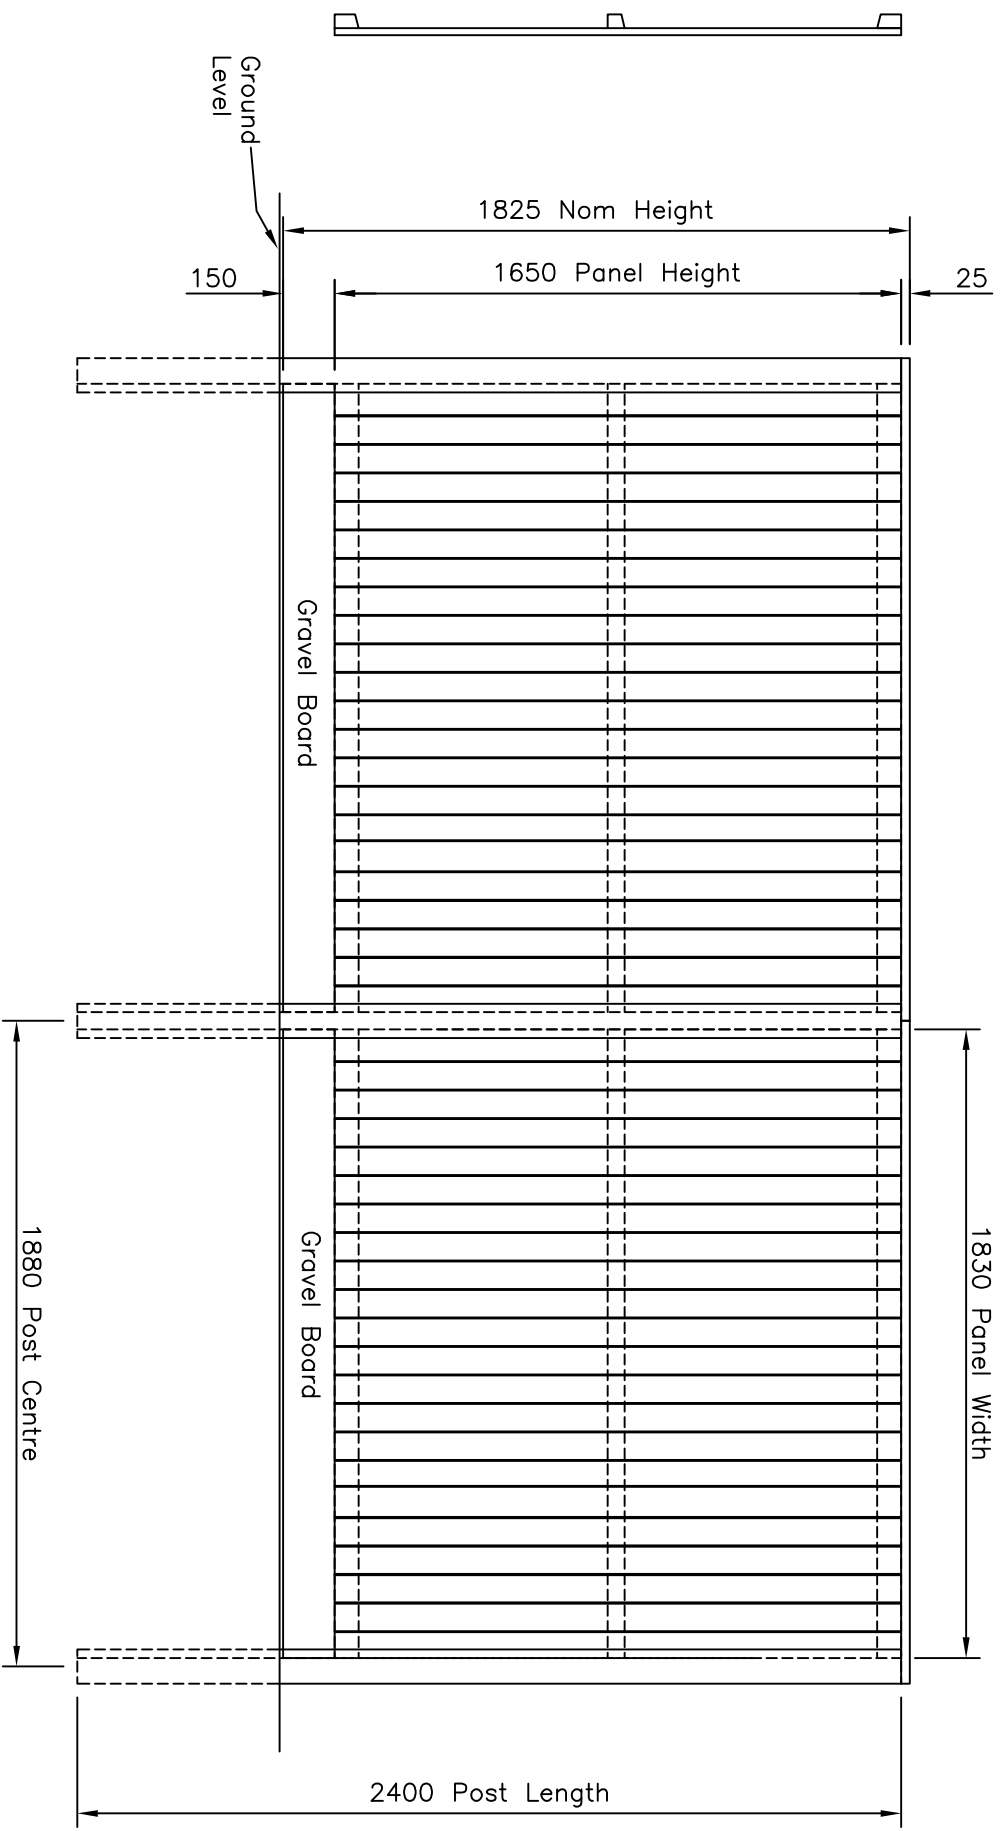

Featherboard Fencing with Slotted Posts

Side view.  
Post  
omitted  
for clarity

**JACKSONS**  
**FINE FENCING**

Stowling Common  
Near Ashford,  
KENT. TN25 6BN  
Telephone : 01233 750393  
Fax: 01233 750403  
Int. Tel : +44 (0)1233 750393

This Drawing is The Property of H.S. Jackson & Son (Fencing) Ltd.  
And May Not Be Copied Or Reproduced in Any Way Without Prior Written Permission.

21/09/06 ORIGINAL ISSUE

Drawn	Di Day	TITLE	Featherboard Panels 1650mm High Sales Drawing	Drawing No. J7/01044 Sheet 6 of 7
Date	21/09/06	CUSTOMER		
Checked		ACK No.		
Size	Scale			
A3	1:16 U.O.S			