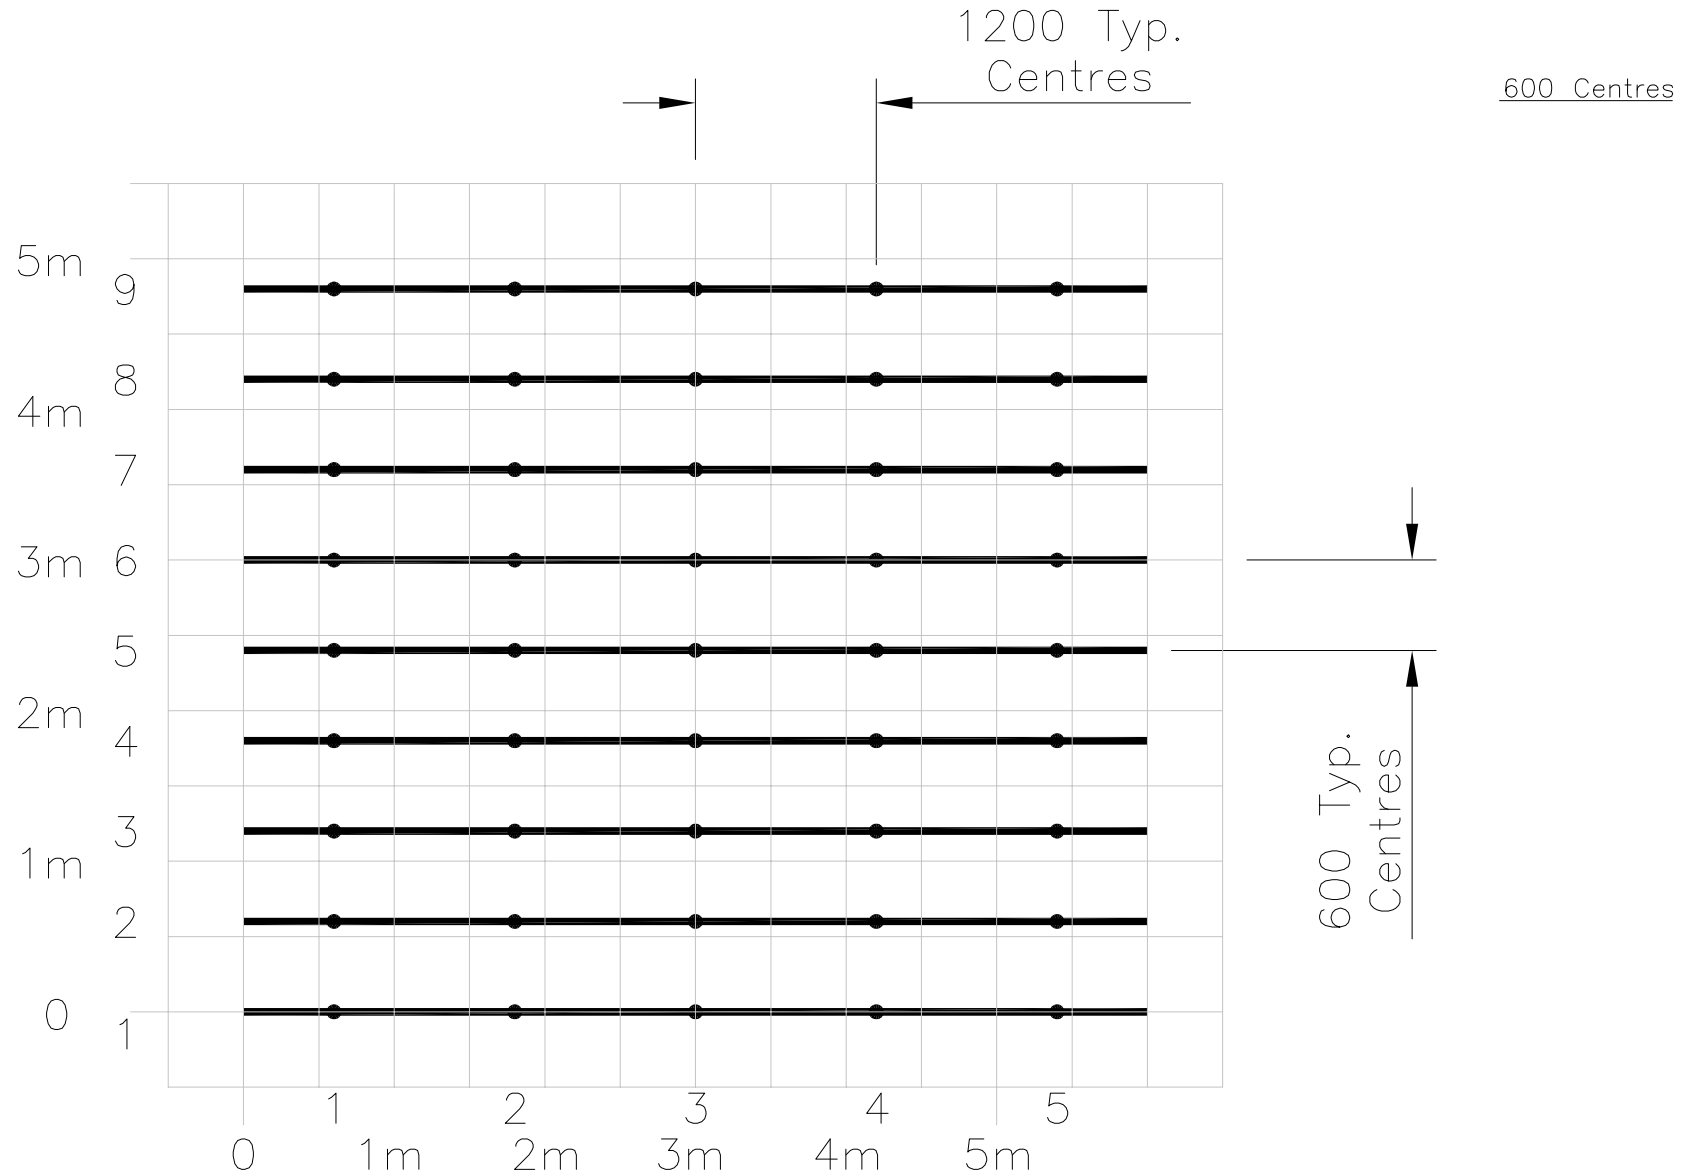

DO NOT SCALE – IF IN DOUBT ASK

Jacksons
FINE FENCING

Stowting Common
Near Ashford,
KENT. TN25 6BN
Telephone : 01233 750393
Fax: 01233 750403
Int. Tel : +44 (0)1233 750393

This Drawing Is The Property Of H.S. Jackson & Son (Fencing) Ltd.
And May Not Be Copied Or Reproduced In Any Way Without Prior Written Permission.

02/02/05 ORIGINAL ISSUE

Drawn Chris J

Date 03/02/05

Checked

Size
A4

Scale 1:50
U.O.S

TITLE

Materials Calculation
Template.

CUSTOMER

ACK No.

Drawing No.

99 J7/04104

Sheet 5 of 5