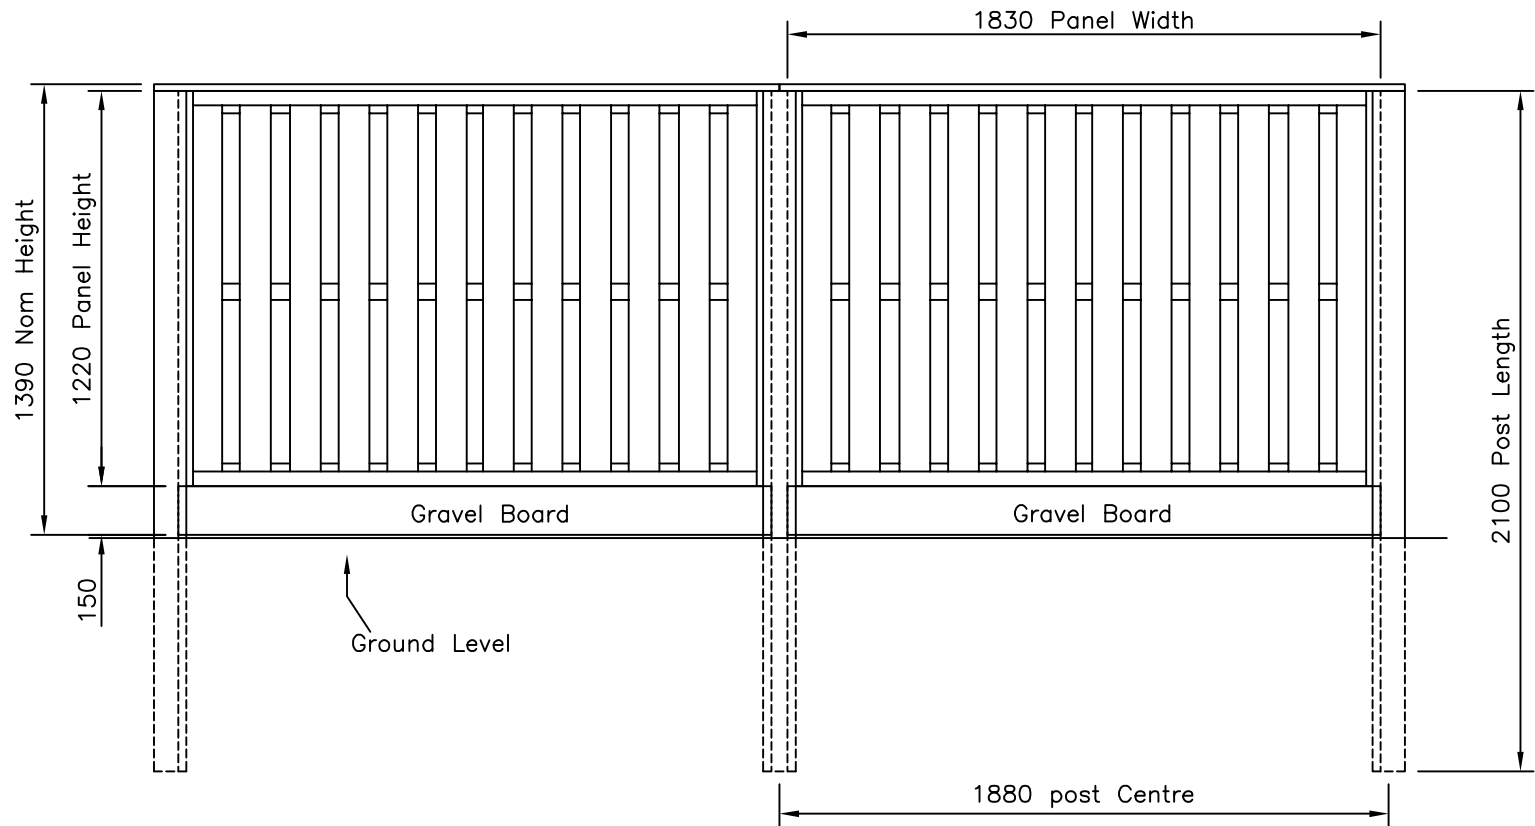

Side view.
Post omitted for clarity