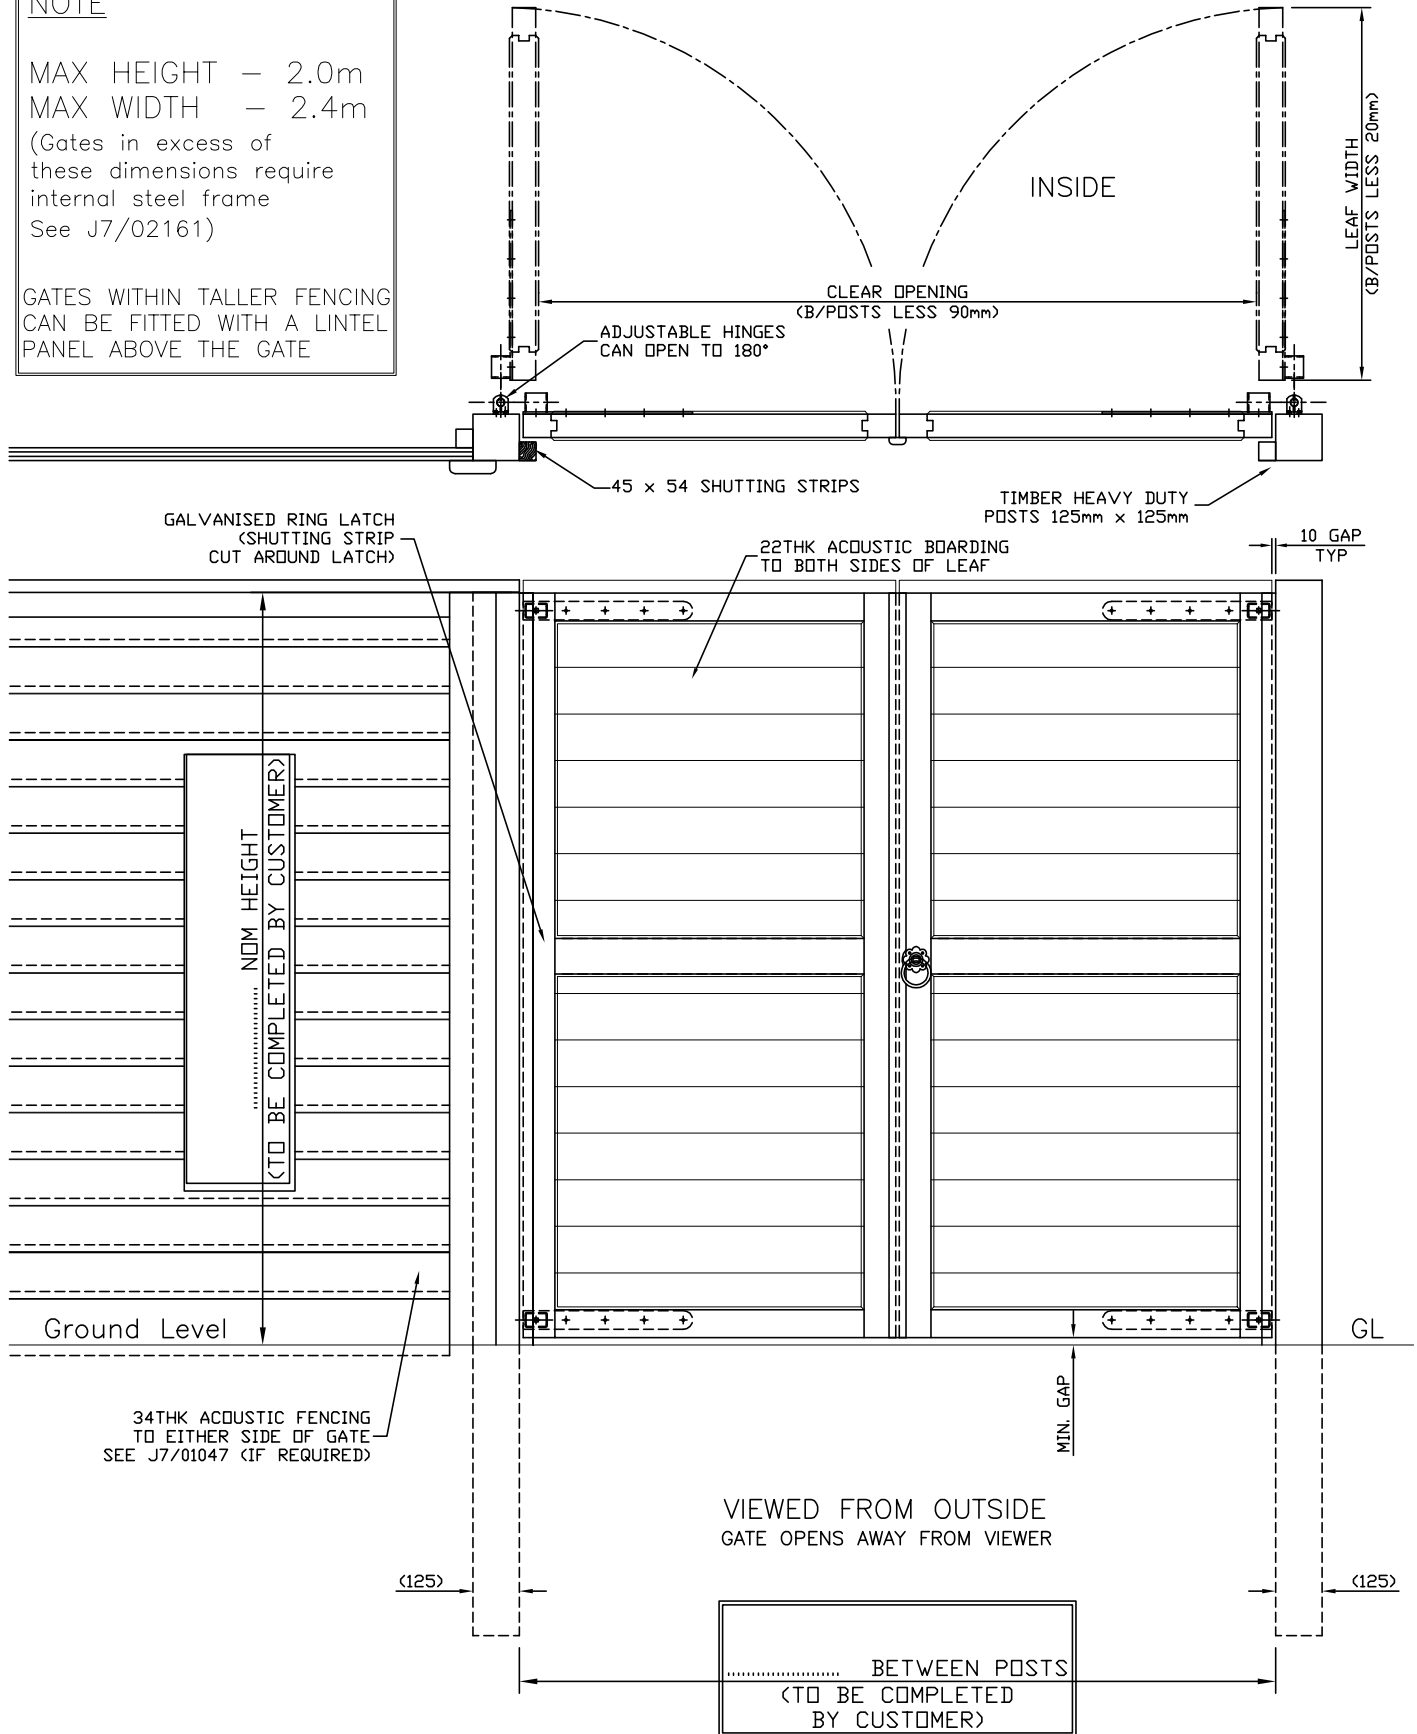

NOTE

MAX HEIGHT – 2.0m
 MAX WIDTH – 2.4m
 (Gates in excess of these dimensions require internal steel frame
 See J7/02161)

GATES WITHIN TALLER FENCING CAN BE FITTED WITH A LINTEL PANEL ABOVE THE GATE

Drawn JR	Checked AT	③ 02/11/2012 Comments Added
Date 08/09/05	Size A3	② 14/12/09 gate style
	Scale 1:14 U.O.S	① 07/07/07 POSTS CHANGED

DO NOT SCALE – IF IN DOUBT ASK

Jacksons
FINE FENCING

Stowting Common, Near Ashford,
 KENT. TN25 6BN
 Telephone : 01233 750393
 Fax: 01233 750403
 Int. Tel : +44 (0)1233 750393

TITLE	TIMBER JAKOUSTIC D/L GATE SALES DEAWING
CUSTOMER	
ACK No.	
Drawing No.	J7/02169
	Sheet 2 of 2