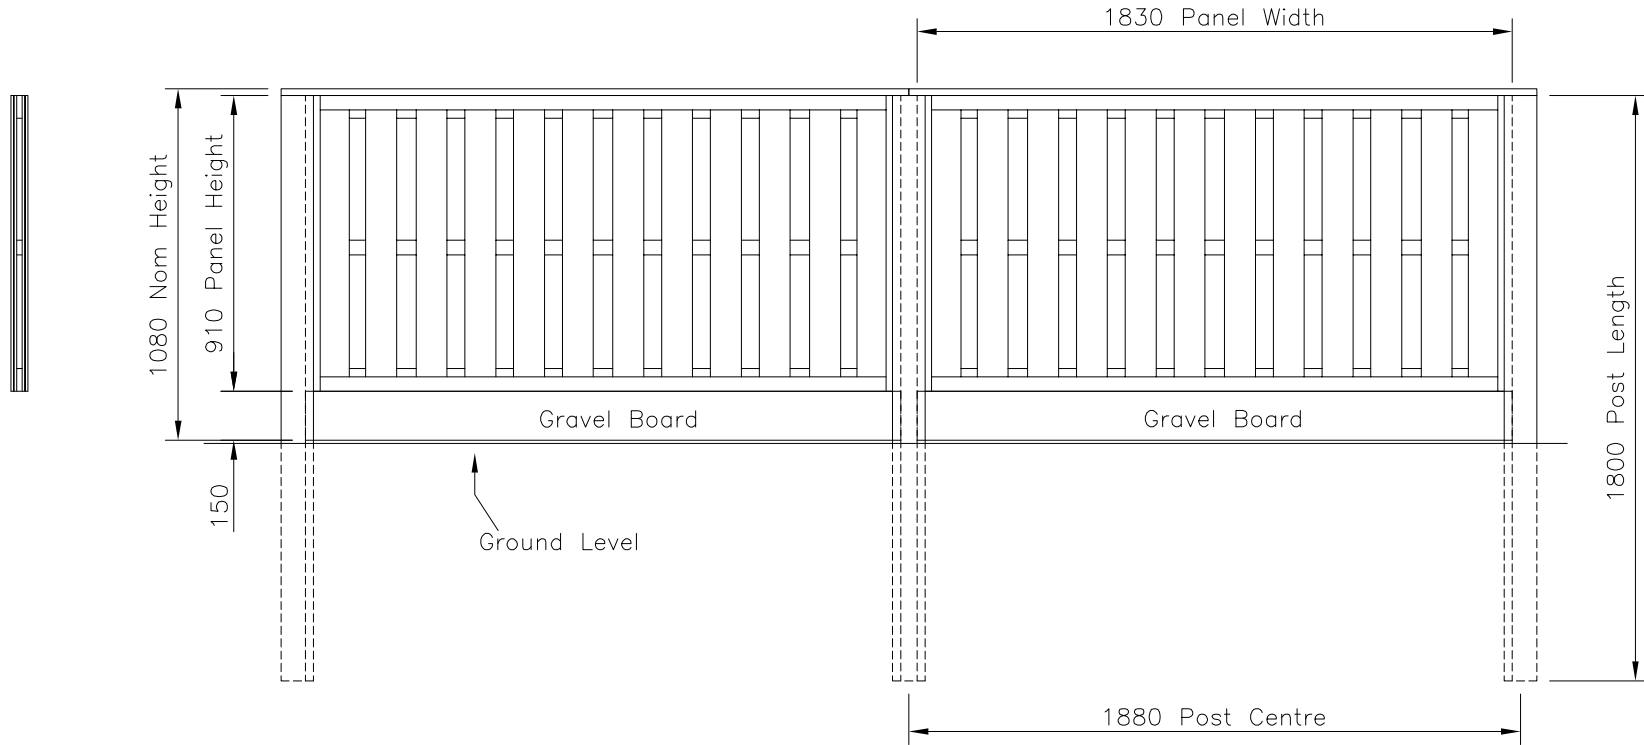

Side view.
Post omitted for clarity